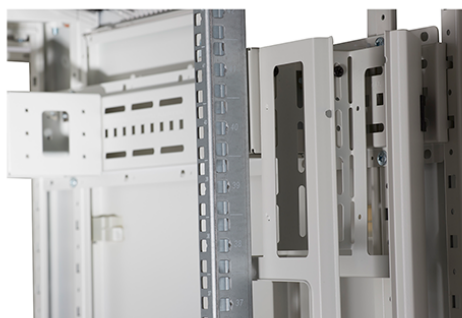

### Images du produit

Four-way brush entry roof panel

Quick-slam latch side panels

Swing handle glass front door

Steel rear door

Large base entry

High-density vertical cable management

Environ CR800 Baie 33U 800x600mm Porte en verre (A) Porte en acier (F), Deux panneaux, Avant/Ma...