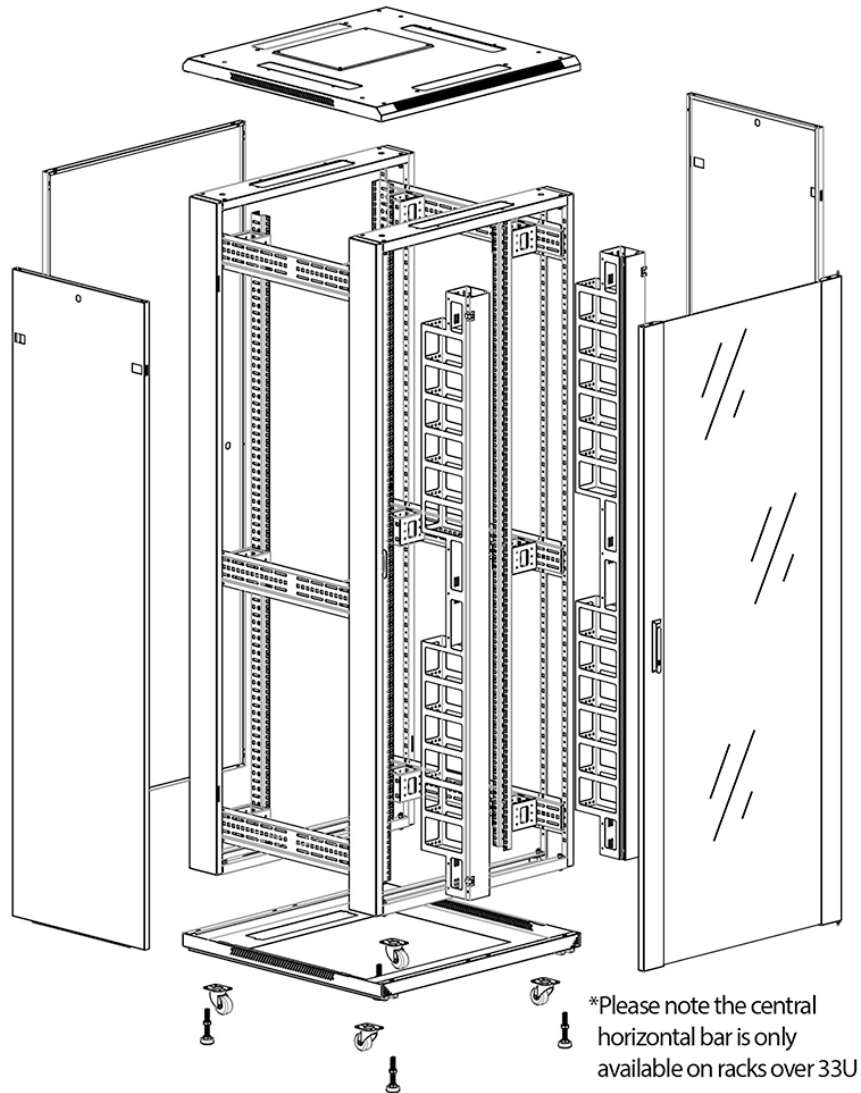

Environ CR800 Baie 33U 800x600 mm Porte en Verre (A) Porte en Acier (F), Deux Panneaux, Avant/M...

Référence du produit: 542-3386-GSBF-BK

excel
without compromise.

Dessins de produits