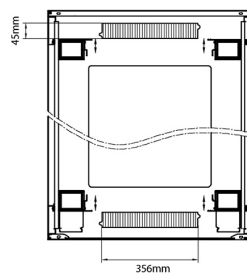

Product drawings

Front

Side

Rear

Roof

Base

Base Cut Out Dimensions

580 mm Wide
by
276 mm Deep (600 mm deep rack)
476 mm Deep (800 mm deep rack)
676 mm Deep (1000 mm deep rack)

Environ CR800 33U Rack 800x600mm Glass (F) Steel (R) B/Panels F/Mgmt Grey White

Part Code: 542-3386-GSBF-GW

sales@excel-networking.com
excel-networking.com

Part Code Table

Part Code	Description
542-1588-GSBF-BK	Environ CR600 15U Rack 800x800 mm Glass (F) Steel (R) B/Panels Fr/Mgmt Black
542-2088-GSBF-BK	Environ CR800 20U Rack 800x800 mm Glass (F) Steel (R) B/Panels Fr/Mgmt Black
542-24810-GSBF-BK	Environ CR800 24U Rack 800x1000 mm Glass (F) Steel (R) B/Panels Fr/Mgmt Black
542-2486-GSBF-BK	Environ CR800 24U Rack 800x600mm Glass (F) Steel (R) B/Panels F/Mgmt Black
542-2486-GSBF-BK-FP	Environ CR800 24U Rack 800x600mm Glass (F) Steel (R) B/Panels F/Mgmt Black Flat Pack
542-2486-GSBF-GW	Environ CR800 24U Rack 800x600mm Glass (F) Steel (R) B/Panels F/Mgmt Grey White
542-2486-GSBF-GW-FP	Environ CR800 24U Rack 800x600mm Glass (F) Steel (R) B/Panels F/Mgmt Grey White Flat Pack
542-2488-GSBF-BK	Environ CR800 24U Rack 800x800mm Glass (F) Steel (R) B/Panels F/Mgmt Black
542-2488-GSBF-BK-FP	Environ CR800 24U Rack 800x800mm Glass (F) Steel (R) B/Panels F/Mgmt Black Flat Pack
542-2488-GSBF-GW	Environ CR800 24U Rack 800x800mm Glass (F) Steel (R) B/Panels F/Mgmt Grey White
542-2488-GSBF-GW-FP	Environ CR800 24U Rack 800x800mm Glass (F) Steel (R) B/Panels F/Mgmt Grey White Flat Pack
542-29810-GSBF-BK	Environ CR800 29U Rack 800x1000mm Glass (F) Steel (R) B/Panels F/Mgmt Black
542-29810-GSBF-BK-FP	Environ CR800 29U Rack 800x1000mm Glass (F) Steel (R) B/Panels F/Mgmt Black Flat Pack
542-29810-GSBF-GW	Environ CR800 29U Rack 800x1000mm Glass (F) Steel (R) B/Panels F/Mgmt Grey White