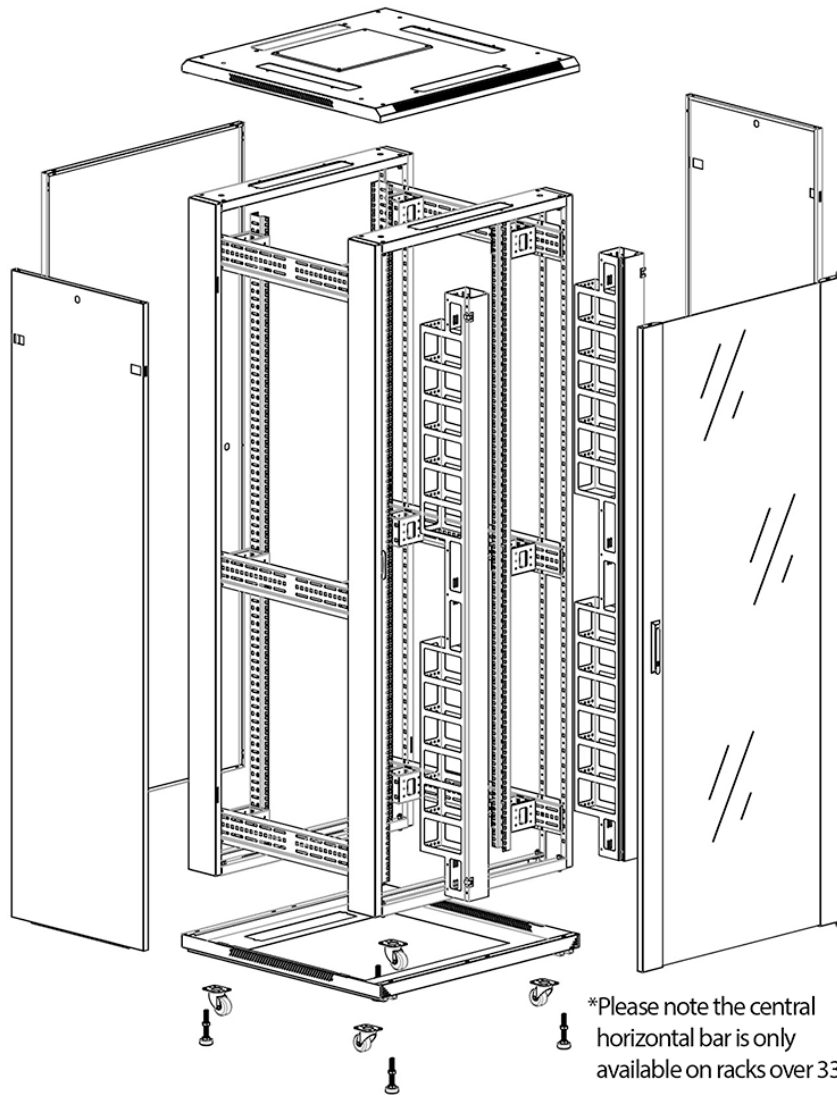

Environ CR800 33U Rack 800x600mm Glass (F) Steel (R)
B/Panels F/Mgmt Grey White

Part Code: 542-3386-GSBF-GW

sales@excel-networking.com
excel-networking.com

Product drawings