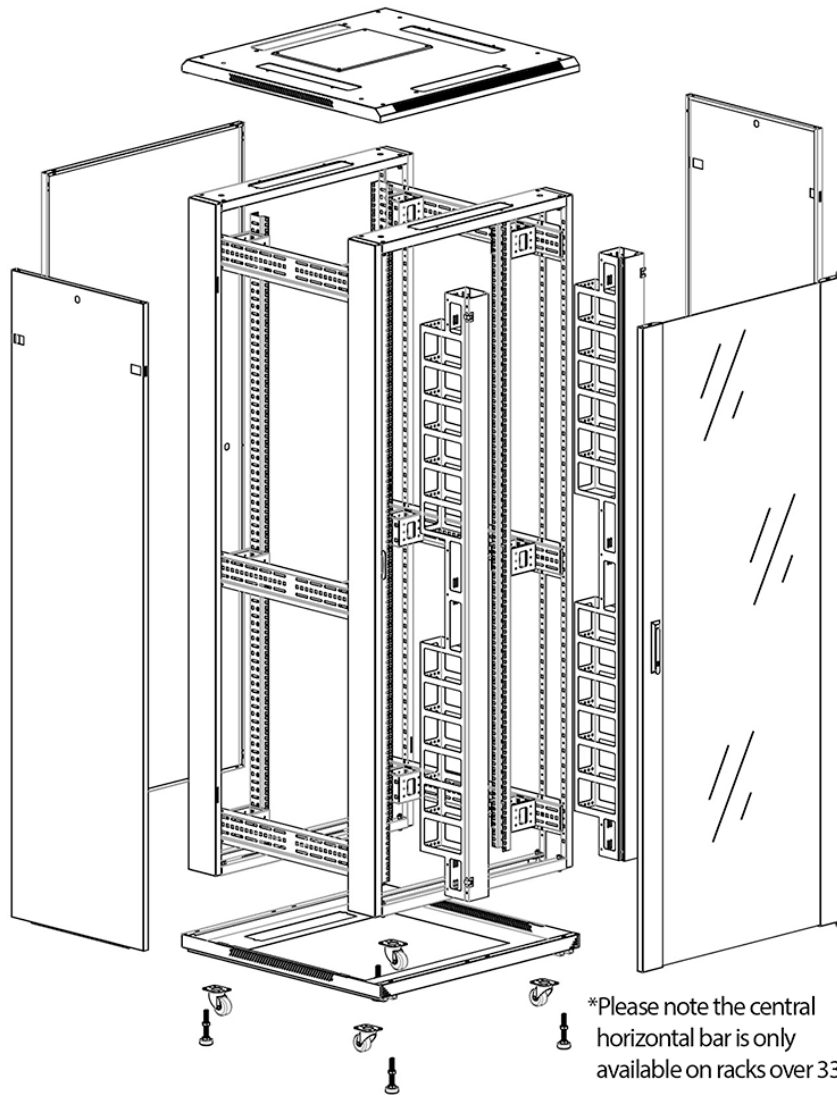

Environ CR800 33U Rack 800x600mm Glass (F) Steel (R)
B/Panels F/Mgmt Grey White Flat Pack

Part Code: 542-3386-GSBF-GW-FP

sales@excel-networking.com
excel-networking.com

Product drawings