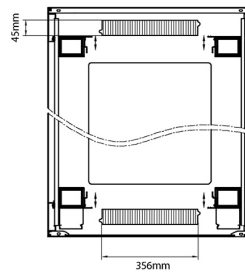

sales@excel-networking.com
excel-networking.com

Product drawings

Front

Side

Rear

Roof

Base

Base Cut Out Dimensions

580 mm Wide
by
276 mm Deep (600 mm deep rack)
476 mm Deep (800 mm deep rack)
676 mm Deep (1000 mm deep rack)

Environ CR800 33U Rack 800x600mm Glass (F) Steel (R) B/Panels F/Mgmt Grey White Flat Pack

Part Code: 542-3386-GSBF-GW-FP