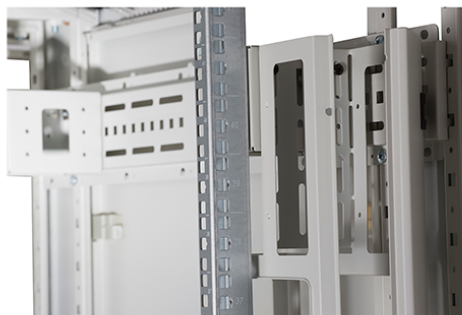

Quick-slam latch side panels

Swing handle glass front door

Steel rear door

Large base entry

High-density vertical cable management

Environ CR800 33U Rack 800x600mm Glass (F) Steel (R)
B/Panels F/Mgmt Grey White Flat Pack