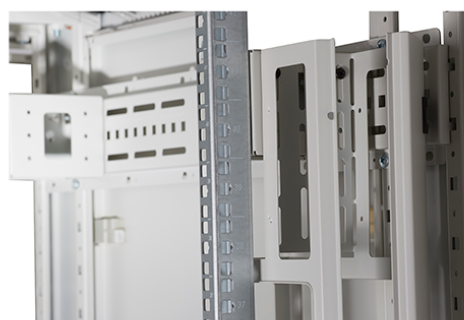

Quick-slam latch side panels

Swing handle glass front door

Steel rear door

Large base entry

High-density vertical cable management

Environ CR800 Baie 33U 800x600mm Porte en verre (A) Porte en acier (F), Deux panneaux, Avant/Ma...