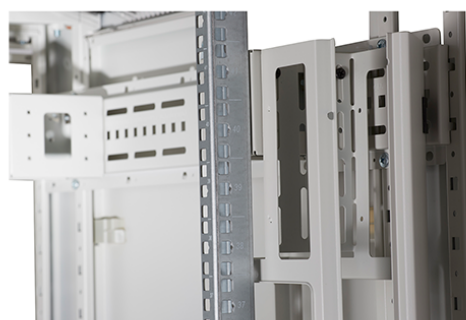

Quick-slam latch side panels

Swing handle glass front door

Steel rear door

Large base entry

High-density vertical cable management

Environ CR800 Baie 33U 800x800mm Porte en verre (A) Porte en acier (F), Deux panneaux, Avant/Ma...