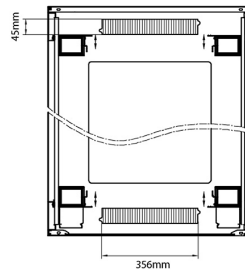

Environ CR800 33U Rack 800x800mm Glass (F) Steel (R) B/Panels F/Mgmt Grey White

Item Code: 542-3388-GSBF-GW

Standards

Standard	Detail
ANSI/EIA-310-E	Electronic Industries Association standard for horizontal spacing, vertical hole spacing, rack opening and front panel width
BS EN 60297-3-100:2009	Mechanical structures for electronic equipment. Dimensions of mechanical structures of the 482,6 mm (19 in) series. Basic dimensions of front panels, subracks, chassis, racks and cabinets
DIN 41494 Part 1 & 7	Panel Mounting Racks For Electronics Equipments; Racks And Panels, Dimensions; Dimensions of cabinets and suites of racks
RoHS-II/III (2011/65/EU & 2015/863): 2023	Our products, demonstrate full adherence to the regulatory stipulations of the EU Directive 2011/65/EU (RoHS-II) and its corresponding delegated directive 2015/863 (RoHS-III).
WFD: 2023	Compliant to Waste Framework Directive
SCIP: 2023	Compliant - Does Not Contain Substances of Concern In articles as such or in complex objects (Products)
POPs (EU) No 2019/1021	EU Regulation for the restriction of Persistent Organic Pollutants.

excel
without compromise.

Product drawings

Environ CR800 33U Rack 800x800mm Glass (F)
Steel (R) B/Panels F/Mgmt Grey White

Item Code: 542-3388-GSBF-GW

Product drawings

Front

Side

Rear

Roof

Base

Base Cut Out Dimensions

580 mm Wide
by
276 mm Deep (600 mm deep rack)
476 mm Deep (800 mm deep rack)
676 mm Deep (1000 mm deep rack)

Part Number Table

Part Number	Description
542-1588-GSBF-BK	Environ CR600 15U Rack 800x800 mm Glass (F) Steel (R) B/Panels Fr/Mgmt Black
542-2088-GSBF-BK	Environ CR800 20U Rack 800x800 mm Glass (F) Steel (R) B/Panels Fr/Mgmt Black