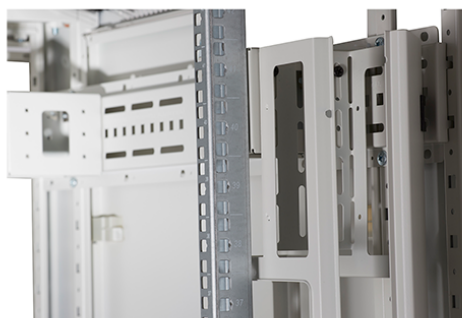

Steel rear door

High-density vertical cable management