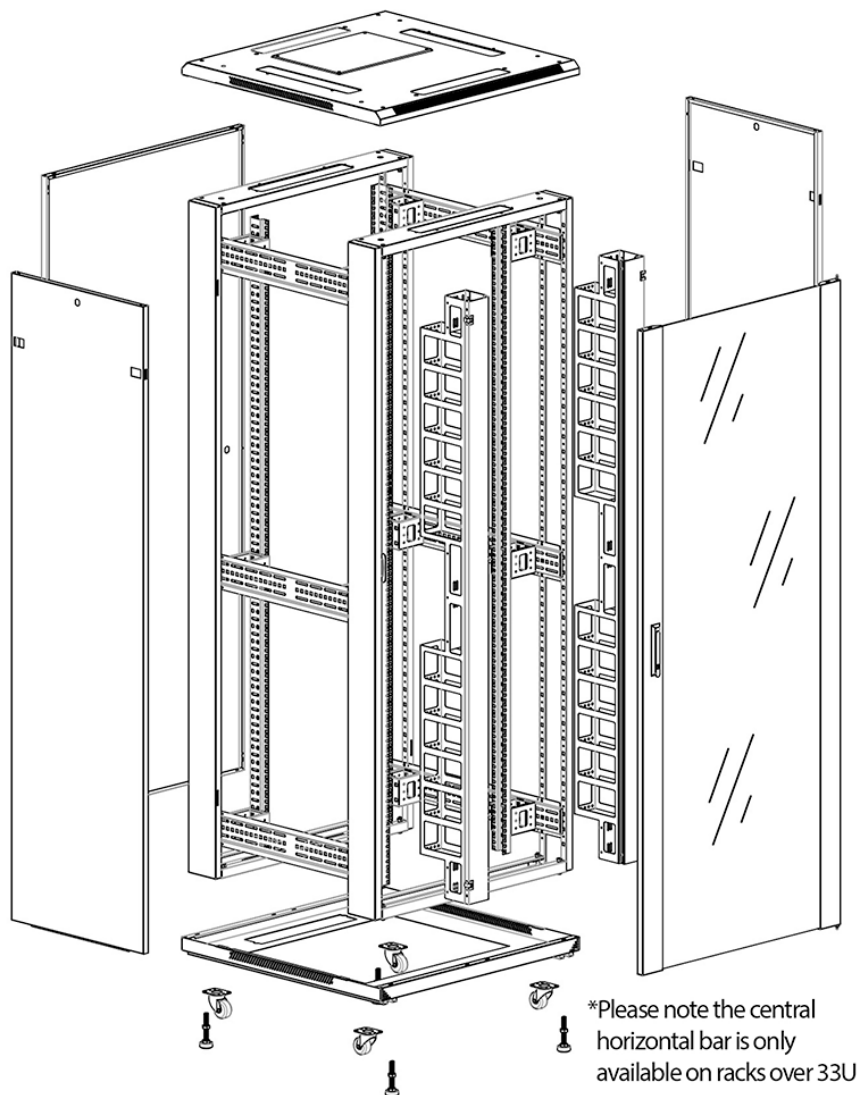

Environ CR800 33U Rack 800x800mm Glass (F)
Steel (R) B/Panels F/Mgmt Grey White

Item Code: 542-3388-GSBF-GW

excel
without compromise.

Product drawings