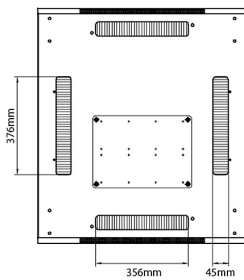

## Product drawings

Front

Side

Rear

Roof

Base

### Base Cut Out Dimensions

580 mm Wide  
by  
276 mm Deep (600 mm deep rack)  
476 mm Deep (800 mm deep rack)  
676 mm Deep (1000 mm deep rack)