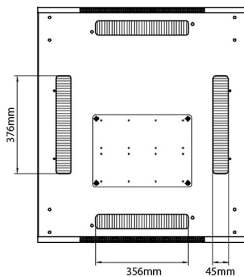

Environ CR800 33U Rack 800x800mm Glass (F) Steel (R) B/Panels F/Mgmt Grey White

Item Code: 542-3388-GSBF-GW

Standards

Standard	Detail
ANSI/EIA-310-E	Electronic Industries Association standard for horizontal spacing, vertical hole spacing, rack opening and front panel width
BS EN 60297-3-100:2009	Mechanical structures for electronic equipment. Dimensions of mechanical structures of the 482,6 mm (19 in) series. Basic dimensions of front panels, subracks, chassis, racks and cabinets
DIN 41494 Part 1 & 7	Panel Mounting Racks For Electronics Equipments; Racks And Panels, Dimensions; Dimensions of cabinets and suites of racks
RoHS-II/III (2011/65/EU & 2015/863): 2023	Our products, demonstrate full adherence to the regulatory stipulations of the EU Directive 2011/65/EU (RoHS-II) and its corresponding delegated directive 2015/863 (RoHS-III).
WFD: 2023	Compliant to Waste Framework Directive
SCIP: 2023	Compliant - Does Not Contain Substances of Concern In articles as such or in complex objects (Products)
POPs (EU) No 2019/1021	EU Regulation for the restriction of Persistent Organic Pollutants.

excel
without compromise.

Product drawings

Environ CR800 33U Rack 800x800mm Glass (F)
Steel (R) B/Panels F/Mgmt Grey White

Item Code: 542-3388-GSBF-GW

Product drawings

Front

Side

Rear

Roof

Base

Base Cut Out Dimensions

580 mm Wide
by
276 mm Deep (600 mm deep rack)
476 mm Deep (800 mm deep rack)
676 mm Deep (1000 mm deep rack)

Part Number Table

Part Number	Description
542-1588-GSBF-BK	Environ CR600 15U Rack 800x800 mm Glass (F) Steel (R) B/Panels Fr/Mgmt Black
542-2088-GSBF-BK	Environ CR800 20U Rack 800x800 mm Glass (F) Steel (R) B/Panels Fr/Mgmt Black