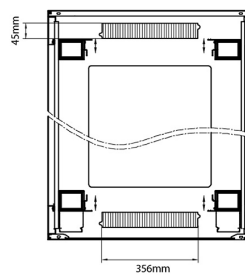

## Product drawings

Front

Side

Rear

Roof

Base

### Base Cut Out Dimensions

580 mm Wide  
by  
276 mm Deep (600 mm deep rack)  
476 mm Deep (800 mm deep rack)  
676 mm Deep (1000 mm deep rack)