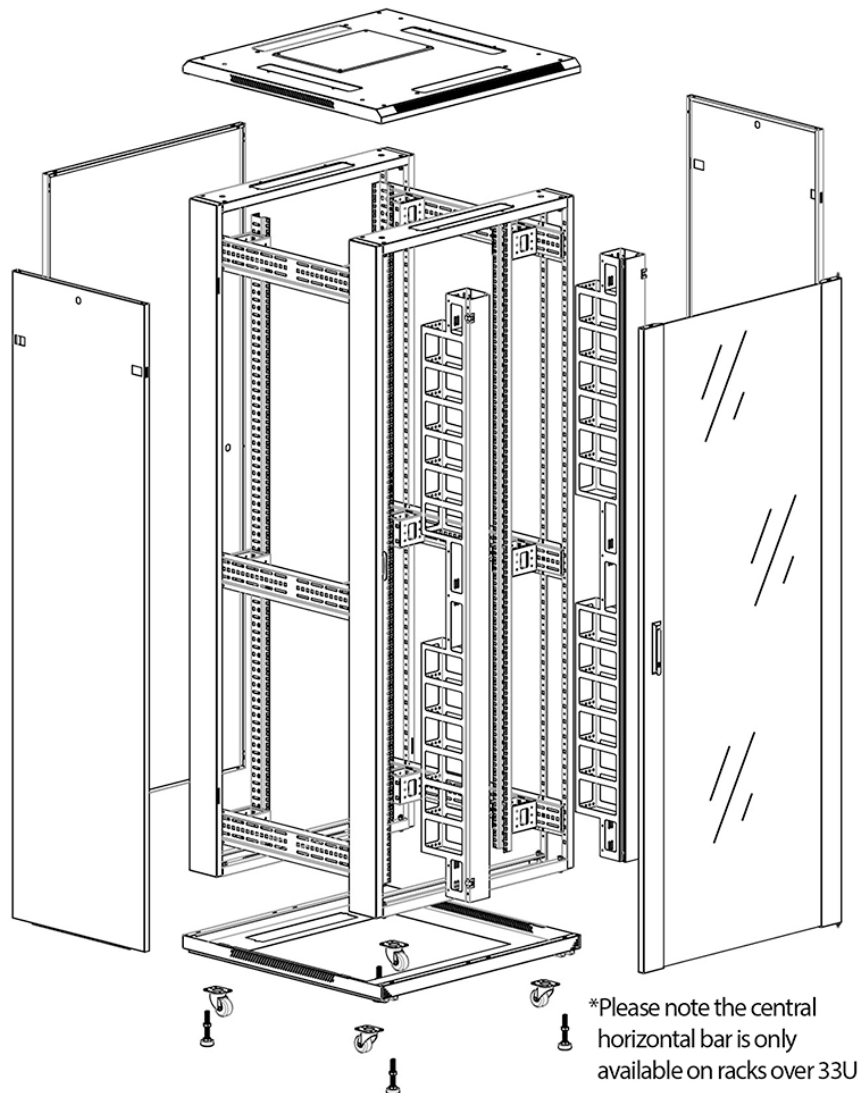

Environ CR800 33U Rack 800x800mm Glass (F)
Steel (R) B/Panels F/Mgmt Grey White

Item Code: 542-3388-GSBF-GW

excel
without compromise.

Product drawings