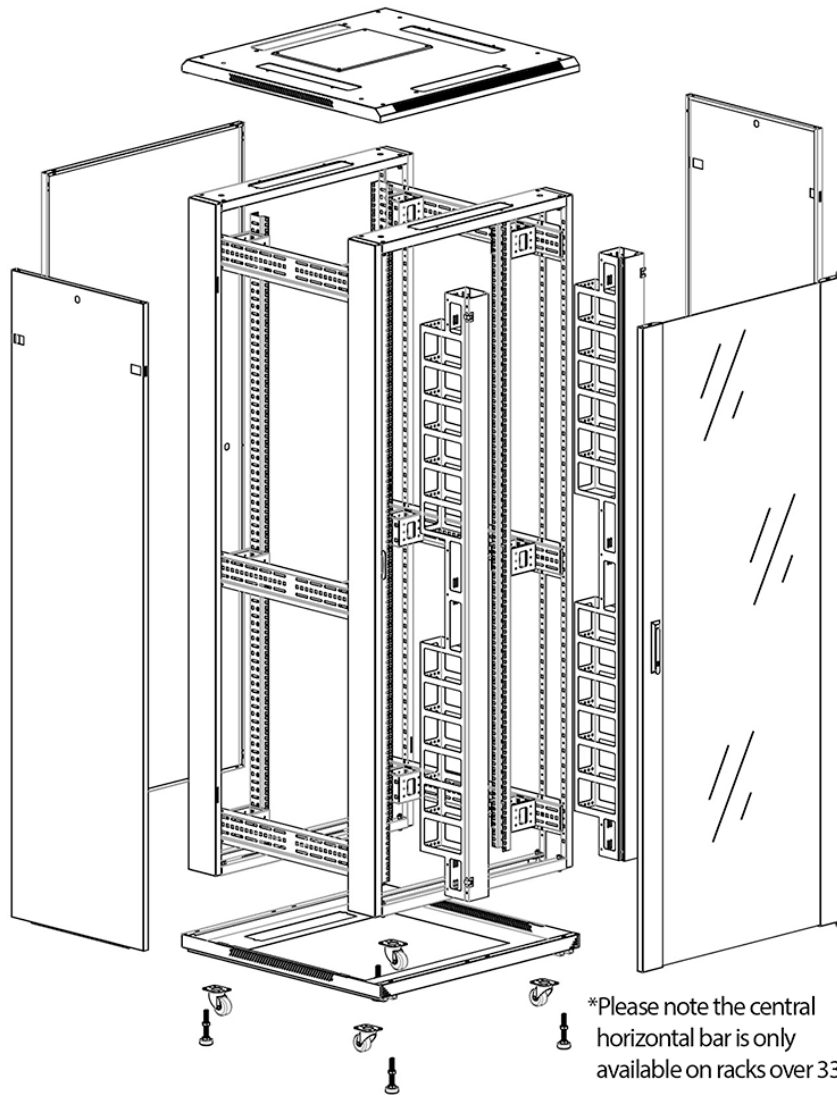

Environ CR800 33U Rack 800x800mm Glass (F) Steel (R)
B/Panels F/Mgmt Grey White

Part Code: 542-3388-GSBF-GW

sales@excel-networking.com
excel-networking.com

Product drawings