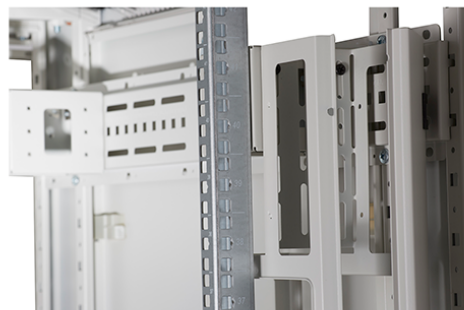

Quick-slam latch side panels

Swing handle glass front door

Steel rear door

Large base entry

High-density vertical cable management

Environ CR800 33U Rack 800x800mm Glass (F) Steel (R)
B/Panels F/Mgmt Grey White Flat Pack