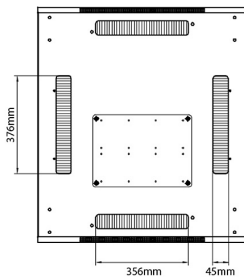

Standards

Standard	Detail
ANSI/EIA-310-E	Electronic Industries Association standard for horizontal spacing, vertical hole spacing, rack opening and front panel width
BS EN 60297-3-100:2009	Mechanical structures for electronic equipment. Dimensions of mechanical structures of the 482,6 mm (19 in) series. Basic dimensions of front panels, subracks, chassis, racks and cabinets
DIN 41494 Part 1 & 7	Panel Mounting Racks For Electronics Equipments; Racks And Panels, Dimensions; Dimensions of cabinets and suites of racks
RoHS-II/III (2011/65/EU & 2015/863): 2023	Our products, demonstrate full adherence to the regulatory stipulations of the EU Directive 2011/65/EU (RoHS-II) and its corresponding delegated directive 2015/863 (RoHS-III).
WFD: 2023	Compliant to Waste Framework Directive
SCIP: 2023	Compliant - Does Not Contain Substances of Concern In articles as such or in complex objects (Products)
POPs (EU) No 2019/1021	EU Regulation for the restriction of Persistent Organic Pollutants.

excel
without compromise.

Product drawings

Environ CR800 33U Rack 800x800mm Glass (F)
Steel (R) B/Panels F/Mgmt Grey White Flat Pack

Item Code: 542-3388-GSBF-GW-FP

Product drawings

Front

Side

Rear

Roof

Base

Base Cut Out Dimensions

580 mm Wide
by
276 mm Deep (600 mm deep rack)
476 mm Deep (800 mm deep rack)
676 mm Deep (1000 mm deep rack)

Part Number Table

Part Number	Description
542-1588-GSBF-BK	Environ CR600 15U Rack 800x800 mm Glass (F) Steel (R) B/Panels Fr/Mgmt Black
542-2088-GSBF-BK	Environ CR800 20U Rack 800x800 mm Glass (F) Steel (R) B/Panels Fr/Mgmt Black