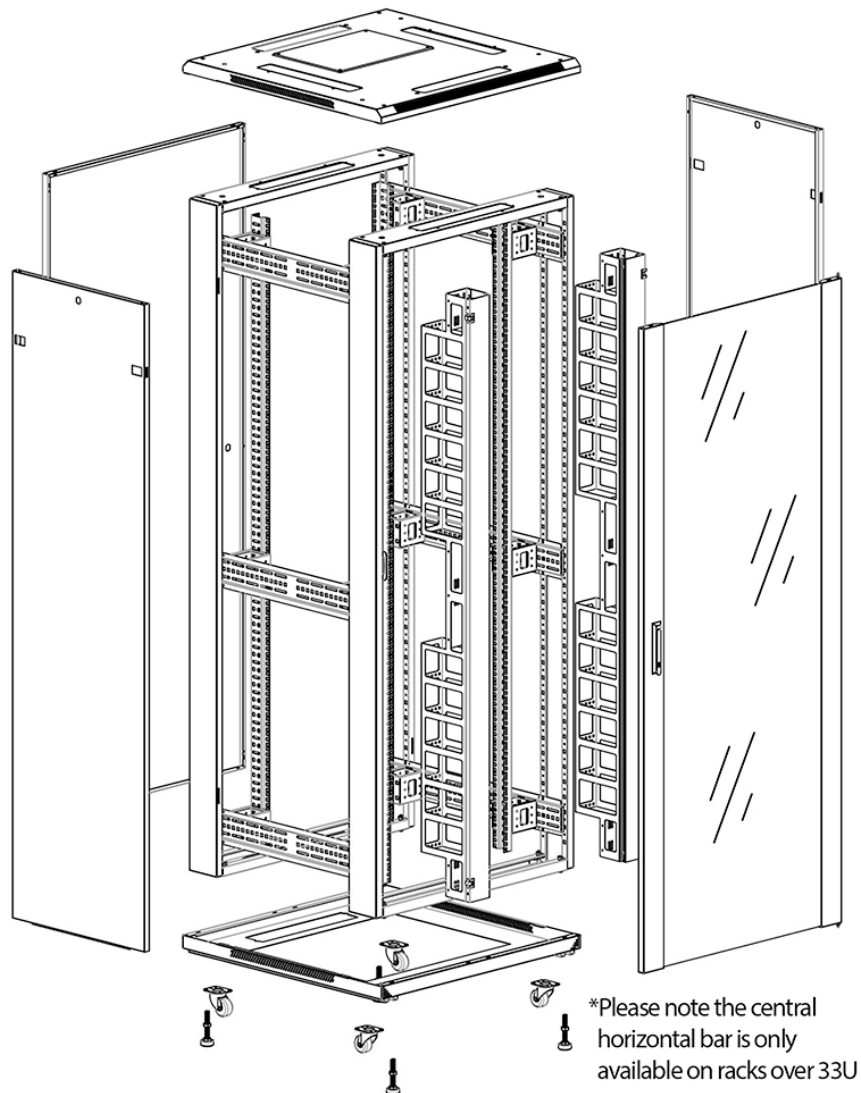

Environ CR800 33U Rack 800x800mm Glass (F)
Steel (R) B/Panels F/Mgmt Grey White Flat Pack

Item Code: 542-3388-GSBF-GW-FP

excel
without compromise.

Product drawings