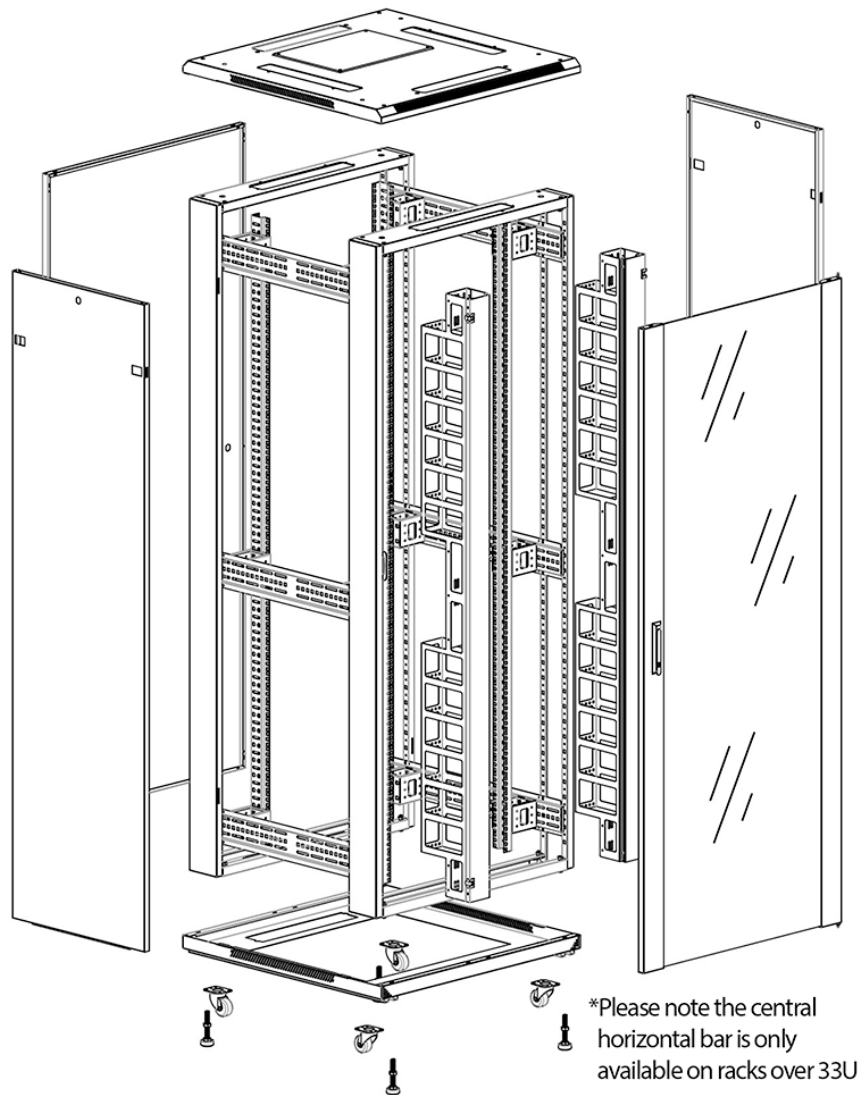

Environ CR800 33U Rack 800x800mm Glass (F)
Steel (R) B/Panels F/Mgmt Grey White Flat Pack

Item Code: 542-3388-GSBF-GW-FP

excel
without compromise.

Product drawings