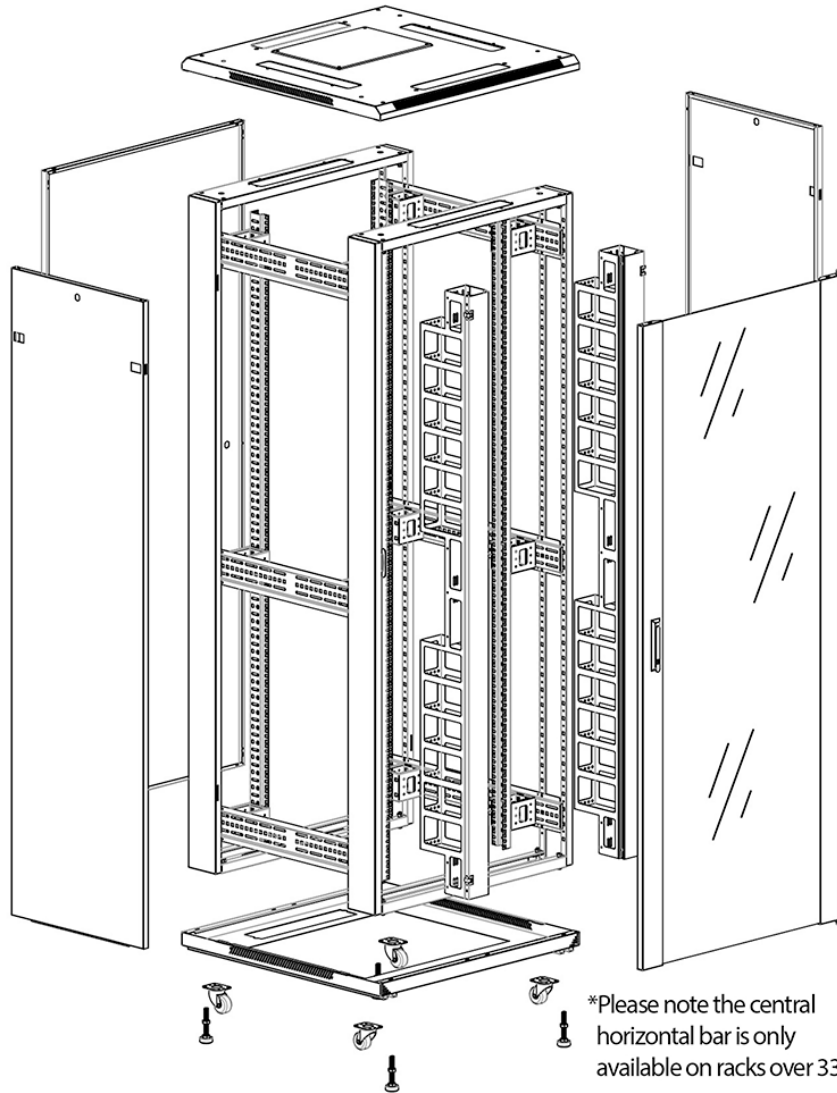

Environ CR800 33U Rack 800x800mm Glass (F) Steel (R)
B/Panels F/Mgmt Grey White Flat Pack

Part Code: 542-3388-GSBF-GW-FP

sales@excel-networking.com
excel-networking.com

Product drawings