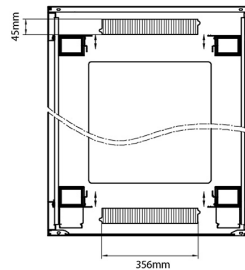

Standards

Standard	Detail
ANSI/EIA-310-E	Electronic Industries Association standard for horizontal spacing, vertical hole spacing, rack opening and front panel width
BS EN 60297-3-100:2009	Mechanical structures for electronic equipment. Dimensions of mechanical structures of the 482,6 mm (19 in) series. Basic dimensions of front panels, subracks, chassis, racks and cabinets
DIN 41494 Part 1 & 7	Panel Mounting Racks For Electronics Equipments; Racks And Panels, Dimensions; Dimensions of cabinets and suites of racks
RoHS-II/III (2011/65/EU & 2015/863): 2023	Our products, demonstrate full adherence to the regulatory stipulations of the EU Directive 2011/65/EU (RoHS-II) and its corresponding delegated directive 2015/863 (RoHS-III).
WFD: 2023	Compliant to Waste Framework Directive
SCIP: 2023	Compliant - Does Not Contain Substances of Concern In articles as such or in complex objects (Products)
POPs (EU) No 2019/1021	EU Regulation for the restriction of Persistent Organic Pollutants.

excel
without compromise.

Product drawings

Environ CR800 33U Rack 800x800mm Glass (F)
Steel (R) B/Panels F/Mgmt Grey White Flat Pack

Item Code: 542-3388-GSBF-GW-FP

Product drawings

Front

Side

Rear

Roof

Base

Base Cut Out Dimensions

- 580 mm Wide
- by
- 276 mm Deep (600 mm deep rack)
- 476 mm Deep (800 mm deep rack)
- 676 mm Deep (1000 mm deep rack)

Part Number Table

Part Number	Description
542-1588-GSBF-BK	Environ CR600 15U Rack 800x800 mm Glass (F) Steel (R) B/Panels Fr/Mgmt Black
542-2088-GSBF-BK	Environ CR800 20U Rack 800x800 mm Glass (F) Steel (R) B/Panels Fr/Mgmt Black