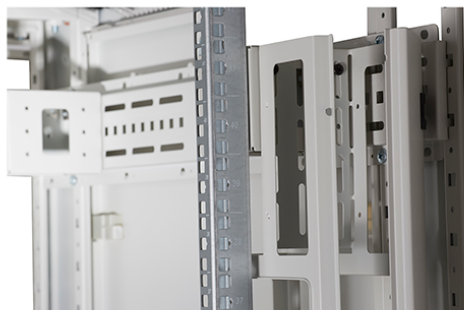

Quick-slam latch side panels

Swing handle glass front door

Steel rear door

Large base entry

High-density vertical cable management

Environ CR800 33U Rack 800x800mm Glass (F) Steel (R)  
B/Panels F/Mgmt Grey White Flat Pack