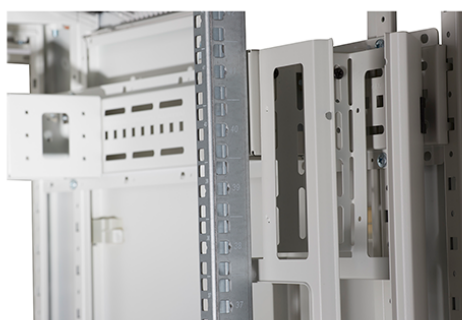

Steel rear door

High-density vertical cable management