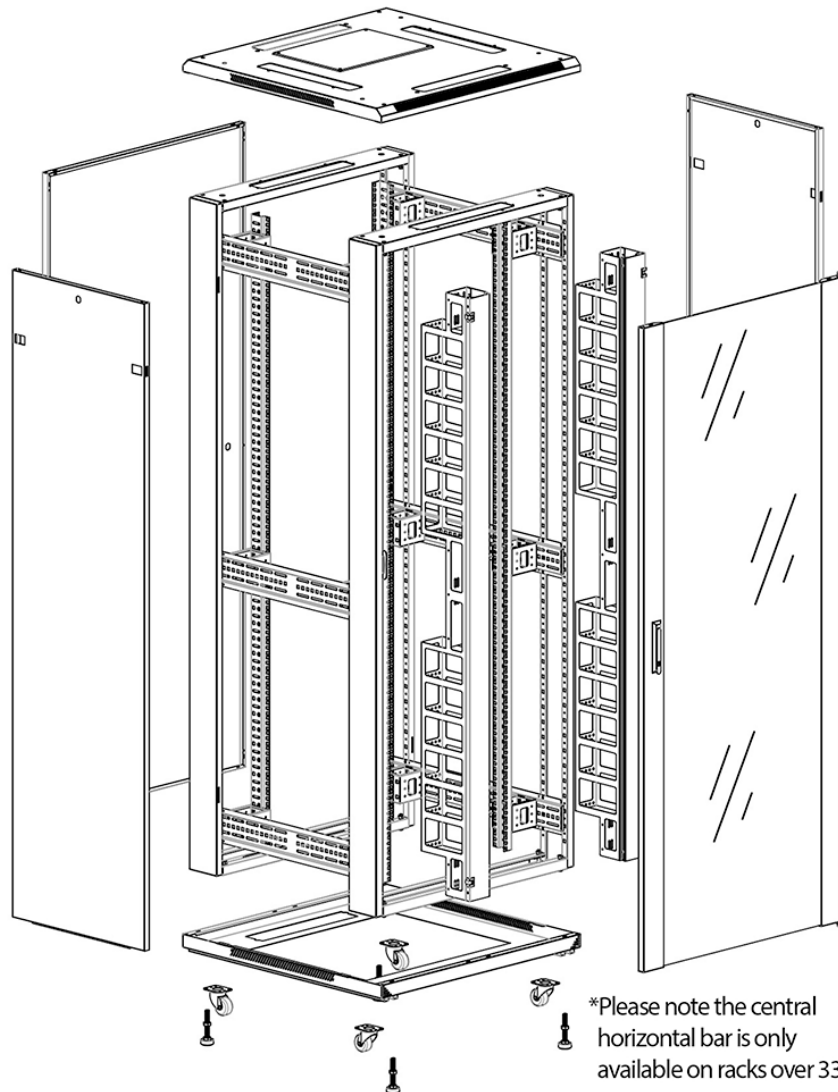

Environ CR800 33U Rack 800x800mm Glass (F) Steel (R)
B/Panels F/Mgmt Grey White Flat Pack

Part Code: 542-3388-GSBF-GW-FP

sales@excel-networking.com
excel-networking.com

Product drawings