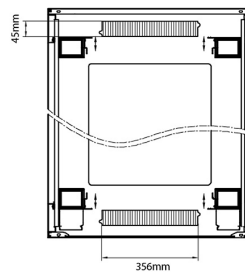

Standards

Standard	Detail
ANSI/EIA-310-E	Electronic Industries Association standard for horizontal spacing, vertical hole spacing, rack opening and front panel width
BS EN 60297-3-100:2009	Mechanical structures for electronic equipment. Dimensions of mechanical structures of the 482,6 mm (19 in) series. Basic dimensions of front panels, subracks, chassis, racks and cabinets
DIN 41494 Part 1 & 7	Panel Mounting Racks For Electronics Equipments; Racks And Panels, Dimensions; Dimensions of cabinets and suites of racks
RoHS-II/III (2011/65/EU & 2015/863): 2023	Our products, demonstrate full adherence to the regulatory stipulations of the EU Directive 2011/65/EU (RoHS-II) and its corresponding delegated directive 2015/863 (RoHS-III).
WFD: 2023	Compliant to Waste Framework Directive
SCIP: 2023	Compliant - Does Not Contain Substances of Concern In articles as such or in complex objects (Products)
POPs (EU) No 2019/1021	EU Regulation for the restriction of Persistent Organic Pollutants.

excel
without compromise.

Product drawings

Environ CR800 33U Rack 800x800mm Glass (F)
Steel (R) B/Panels F/Mgmt Grey White Flat Pack

Item Code: 542-3388-GSBF-GW-FP

Product drawings

Front

Side

Rear

Roof

Base

Base Cut Out Dimensions

580 mm Wide
by
276 mm Deep (600 mm deep rack)
476 mm Deep (800 mm deep rack)
676 mm Deep (1000 mm deep rack)

Part Number Table

Part Number	Description
542-1588-GSBF-BK	Environ CR600 15U Rack 800x800 mm Glass (F) Steel (R) B/Panels Fr/Mgmt Black
542-2088-GSBF-BK	Environ CR800 20U Rack 800x800 mm Glass (F) Steel (R) B/Panels Fr/Mgmt Black