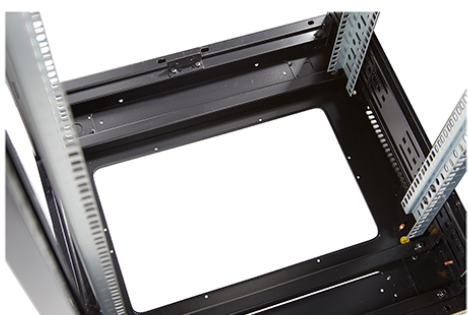

Large base entry