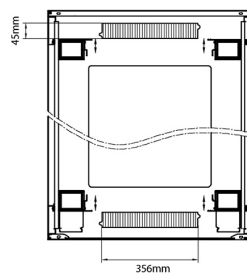

## Product drawings

Front

Side

Rear

Roof

Base

### Base Cut Out Dimensions

580 mm Wide  
by  
276 mm Deep (600 mm deep rack)  
476 mm Deep (800 mm deep rack)  
676 mm Deep (1000 mm deep rack)