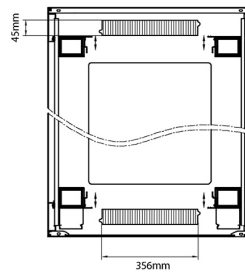

sales@excel-networking.com
excel-networking.com

Product drawings

Front

Side

Rear

Roof

Base

Base Cut Out Dimensions

580 mm Wide
by
276 mm Deep (600 mm deep rack)
476 mm Deep (800 mm deep rack)
676 mm Deep (1000 mm deep rack)

Environ CR800 33U Rack 800x800mm Glass (F) Steel (R) B/Panels F/Mgmt Grey White Flat Pack

Part Code: 542-3388-GSBF-GW-FP