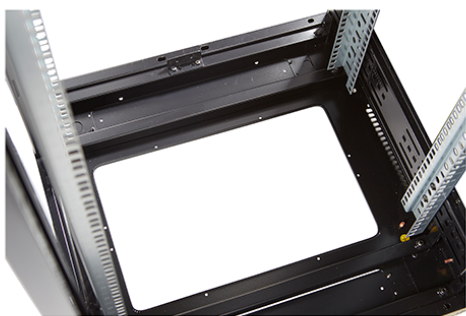

Large base entry