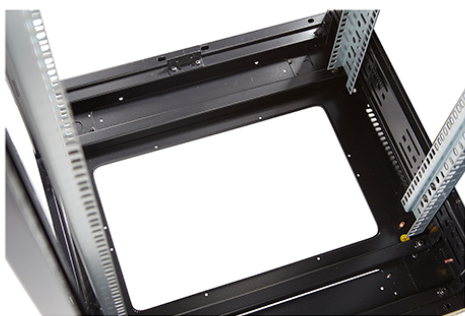

### Images du produit

Four-way brush entry roof panel

Quick-slam latch side panels

Swing handle glass front door

Steel rear door

Large base entry

High-density vertical cable management

Environ CR800 Baie 33U 800x800mm Porte en verre (A) Porte en acier (F), Deux panneaux, Avant/Ma...