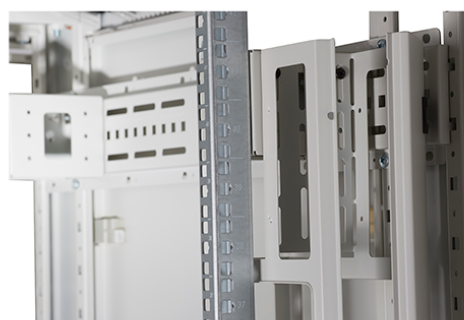

### Images du produit

Four-way brush entry roof panel

Quick-slam latch side panels

Swing handle glass front door

Steel rear door

Large base entry

High-density vertical cable management

Environ CR800 Baie 33U 800x800mm Porte en verre (A) Porte en acier (F), Deux panneaux, Avant/Ma...