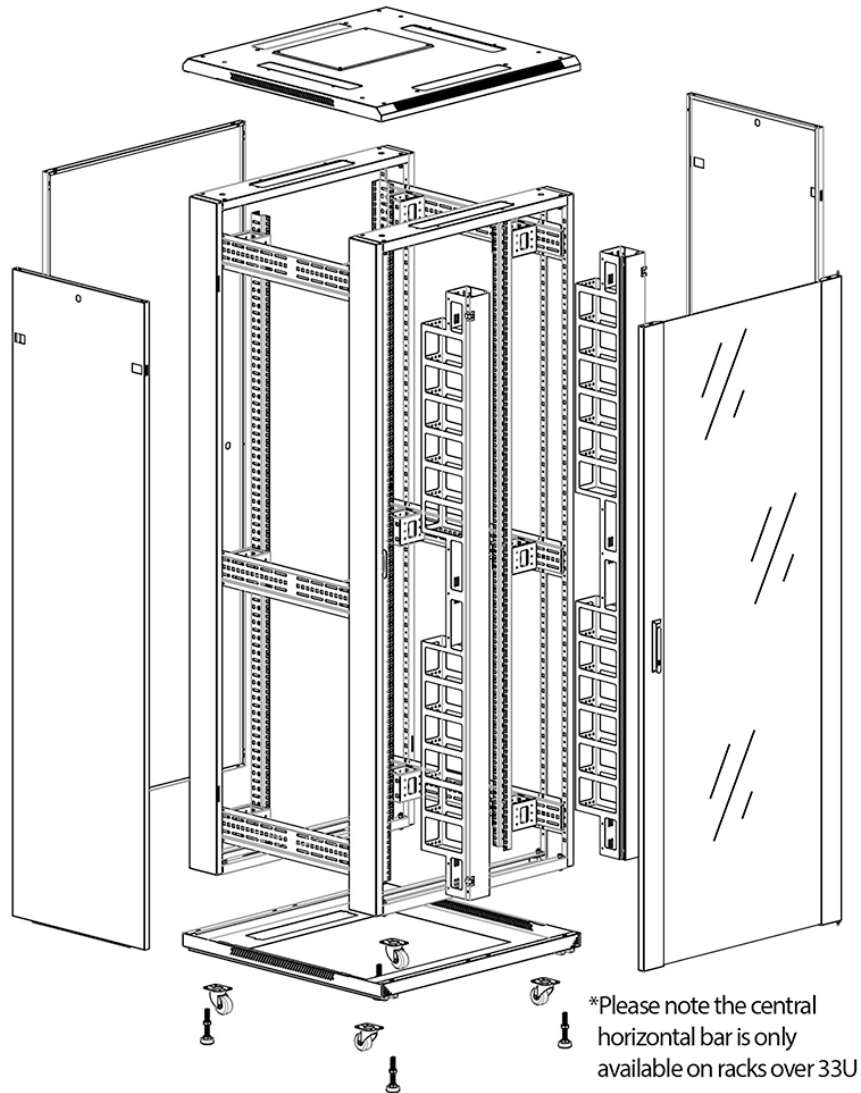

Environ CR800 Baie 33U 800x800mm Porte en verre (A) Porte en acier (F), Deux panneaux, Avant/Ma...

Référence du produit: 542-3388-GSBF-GW-FP

excel
without compromise.

Dessins de produits