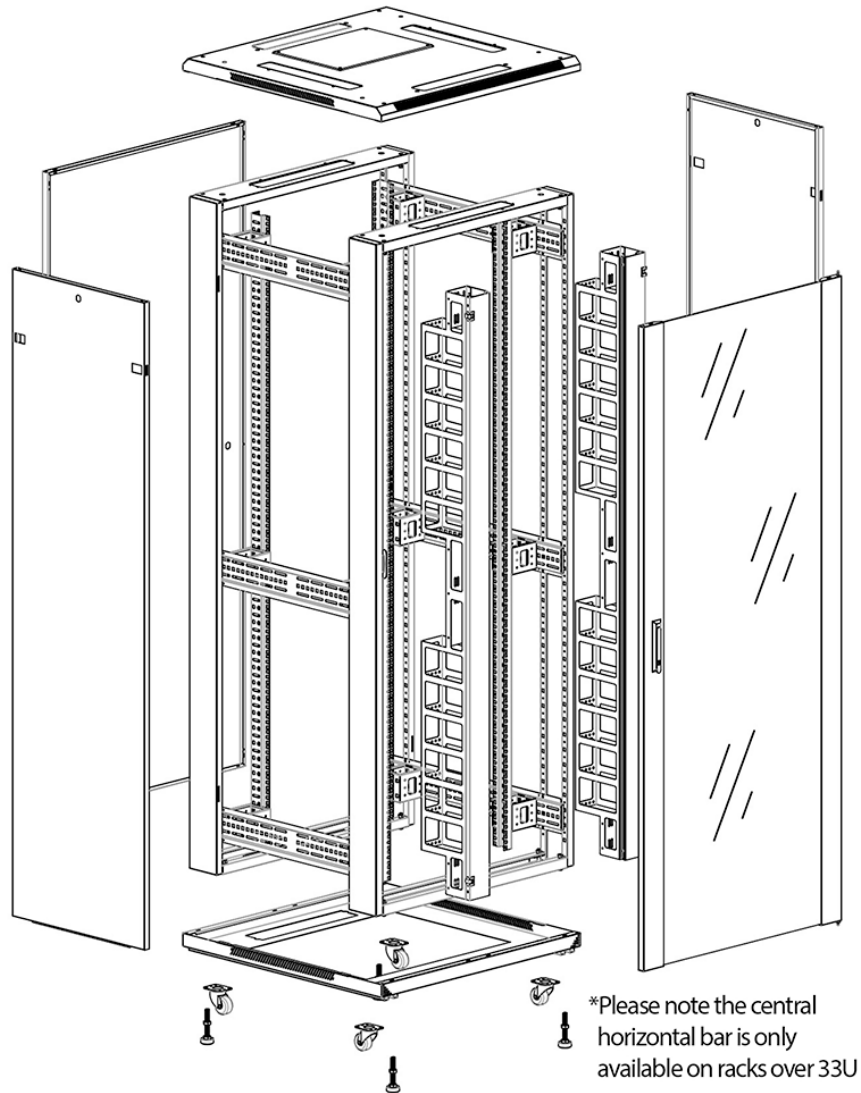

Environ CR800 Baie 33U 800x800 mm Porte en Verre (A) Porte en Acier (F), Deux Panneaux, Avant/M...

Référence du produit: 542-3388-GSBF-GW

excel
without compromise.

Dessins de produits