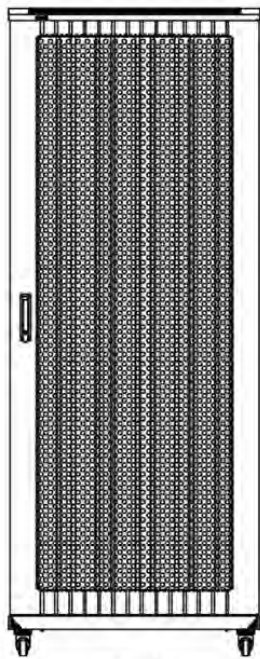

Swing handle wave vented front door

Wardrobe vented rear doors

Large base entry

High-density vertical cable management

Environ ER800 33U Rack 800x800 mm W/Vented (F)
D/Vented (R) B/Panels F/Mgmt Black

Item Code: 542-3388-WDBF-BK

Product drawings

Front

Side

Rear

Roof

Base

Base Cut Out Dimensions

580 mm Wide
by
276 mm Deep (600 mm deep rack)
476 mm Deep (800 mm deep rack)
676 mm Deep (1000 mm deep rack)