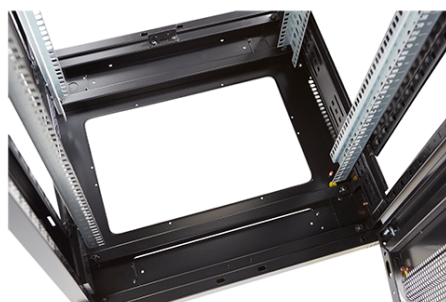

### Product images

Four-way brush entry roof panel

Quick-slam latch side panels

Swing handle wave vented front door

Wardrobe vented rear doors

Large base entry

High-density vertical cable management

Environ ER800 33U Rack 800x800 mm W/Vented (F)  
D/Vented (R) B/Panels F/Mgmt Black