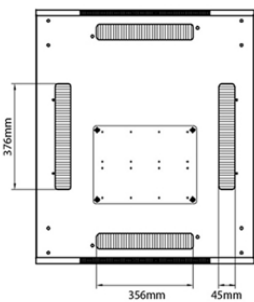

Standards

Standard	Detail
ANSI/EIA-310-E	Electronic Industries Association standard for horizontal spacing, vertical hole spacing, rack opening and front panel width
BS EN 60297-3-100:2009	Mechanical structures for electronic equipment. Dimensions of mechanical structures of the 482,6 mm (19 in) series. Basic dimensions of front panels, subracks, chassis, racks and cabinets
DIN 41494 Part 1 & 7	Panel Mounting Racks For Electronics Equipments; Racks And Panels, Dimensions; Dimensions of cabinets and suites of racks
RoHS-II/III (2011/65/EU & 2015/863): 2023	Our products, demonstrate full adherence to the regulatory stipulations of the EU Directive 2011/65/EU (RoHS-II) and its corresponding delegated directive 2015/863 (RoHS-III).
WFD: 2023	Compliant to Waste Framework Directive
SCIP: 2023	Compliant - Does Not Contain Substances of Concern In articles as such or in complex objects (Products)
POPs (EU) No 2019/1021	EU Regulation for the restriction of Persistent Organic Pollutants.

Product drawings

Front

Side

Rear

Roof

Base

Base Cut Out Dimensions

580 mm Wide
by
276 mm Deep (600 mm deep rack)
476 mm Deep (800 mm deep rack)
676 mm Deep (1000 mm deep rack)