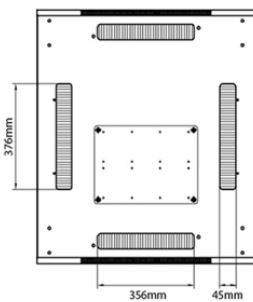

Standards

Standard	Detail
ANSI/EIA-310-E	Electronic Industries Association standard for horizontal spacing, vertical hole spacing, rack opening and front panel width
BS EN 60297-3-100:2009	Mechanical structures for electronic equipment. Dimensions of mechanical structures of the 482,6 mm (19 in) series. Basic dimensions of front panels, subracks, chassis, racks and cabinets
DIN 41494 Part 1 & 7	Panel Mounting Racks For Electronics Equipments; Racks And Panels, Dimensions; Dimensions of cabinets and suites of racks
RoHS-II/III (2011/65/EU & 2015/863): 2023	Our products, demonstrate full adherence to the regulatory stipulations of the EU Directive 2011/65/EU (RoHS-II) and its corresponding delegated directive 2015/863 (RoHS-III).
WFD: 2023	Compliant to Waste Framework Directive
SCIP: 2023	Compliant - Does Not Contain Substances of Concern In articles as such or in complex objects (Products)
POPs (EU) No 2019/1021	EU Regulation for the restriction of Persistent Organic Pollutants.

Product drawings

Front

Side

Rear

Roof

Base

Base Cut Out Dimensions

580 mm Wide
by
276 mm Deep (600 mm deep rack)
476 mm Deep (800 mm deep rack)
676 mm Deep (1000 mm deep rack)