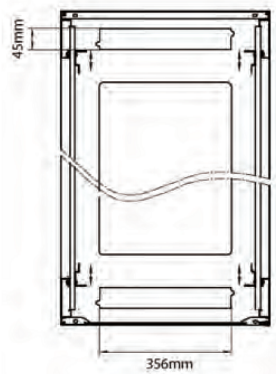

Base

Base Cut Out Dimensions

380 mm Wide
by
276 mm Deep (600 mm deep rack)
476 mm Deep (800 mm deep rack)
676 mm Deep (1000 mm deep rack)

Part Number Table

| Part Number | Description |
|---------------------|---|
| 542-1566-GSBN-BK | Environ CR600 15U Rack 600x600mm Glass (F) Steel (R) B/Panels No/Mgmt Black |
| 542-1566-GSBN-BK-FP | Environ CR600 15U Rack 600x600mm Glass (F) Steel (R) B/Panels No/Mgmt Black Flat Pack |