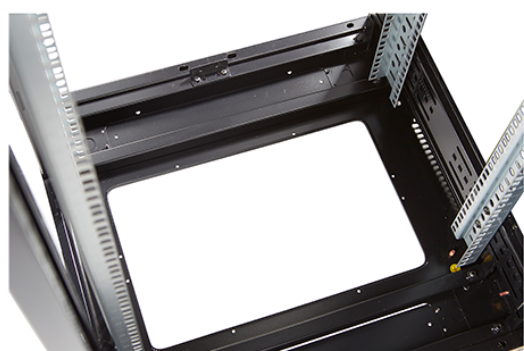

Large base entry