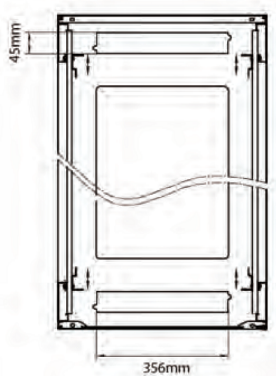

Standards

Standard	Detail
ANSI/EIA-310-E	Electronic Industries Association standard for horizontal spacing, vertical hole spacing, rack opening and front panel width
BS EN 60297-3-100:2009	Mechanical structures for electronic equipment. Dimensions of mechanical structures of the 482,6 mm (19 in) series. Basic dimensions of front panels, subracks, chassis, racks and cabinets
DIN 41494 Part 1 & 7	Panel Mounting Racks For Electronics Equipments; Racks And Panels, Dimensions; Dimensions of cabinets and suites of racks
RoHS-II/III (2011/65/EU & 2015/863): 2023	Our products, demonstrate full adherence to the regulatory stipulations of the EU Directive 2011/65/EU (RoHS-II) and its corresponding delegated directive 2015/863 (RoHS-III).
WFD: 2023	Compliant to Waste Framework Directive
SCIP: 2023	Compliant - Does Not Contain Substances of Concern In articles as such or in complex objects (Products)
POPs (EU) No 2019/1021	EU Regulation for the restriction of Persistent Organic Pollutants.

Base

Base Cut Out Dimensions

380 mm Wide
by
276 mm Deep (600 mm deep rack)
476 mm Deep (800 mm deep rack)
676 mm Deep (1000 mm deep rack)

Part Number Table

Part Number	Description
542-1566-GSBN-BK	Environ CR600 15U Rack 600x600mm Glass (F) Steel (R) B/Panels No/Mgmt Black
542-1566-GSBN-BK-FP	Environ CR600 15U Rack 600x600mm Glass (F) Steel (R) B/Panels No/Mgmt Black Flat Pack