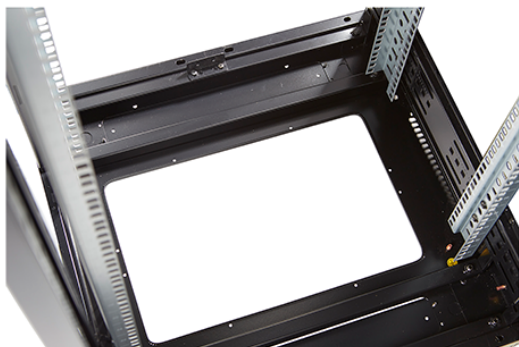

Product images

Four-way brush entry roof panel

Quick-slam latch side panels

Swing handle glass front door

Steel rear door

Large base entry

U height profile markings

Environ CR600 42U Rack 600x1000mm Glass (F) Steel (R)
B/Panels No/Mgmt Black