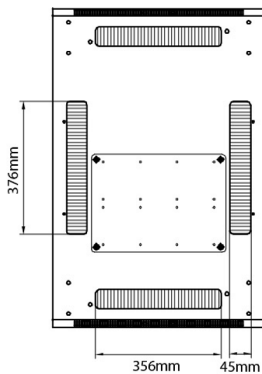

Standards

Standard	Detail
ANSI/EIA-310-E	Electronic Industries Association standard for horizontal spacing, vertical hole spacing, rack opening and front panel width
BS EN 60297-3-100:2009	Mechanical structures for electronic equipment. Dimensions of mechanical structures of the 482,6 mm (19 in) series. Basic dimensions of front panels, subracks, chassis, racks and cabinets

Product drawings

Front

Side

Rear

Roof

Base

Base Cut Out Dimensions

380 mm Wide
by
276 mm Deep (600 mm deep rack)
476 mm Deep (800 mm deep rack)
676 mm Deep (1000 mm deep rack)