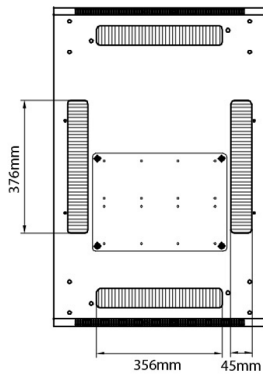

Environ CR600 42U Rack 600x1000mm Glass (F)
Steel (R) B/Panels No/Mgmt Black

Item Code: 542-42610-GSBN-BK

Product drawings

Roof

Base Cut Out Dimensions

380 mm Wide
by
276 mm Deep (600 mm deep rack)
476 mm Deep (800 mm deep rack)
676 mm Deep (1000 mm deep rack)

Part Number Table

Part Number	Description
542-1566-GSBN-BK	Environ CR600 15U Rack 600x600mm Glass (F) Steel (R) B/Panels No/Mgmt Black
542-1566-GSBN-BK-FP	Environ CR600 15U Rack 600x600mm Glass (F) Steel (R) B/Panels No/Mgmt Black Flat Pack