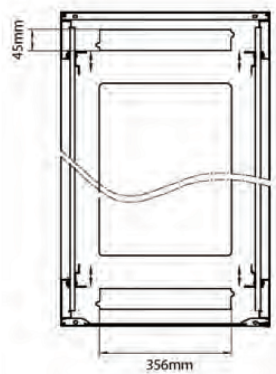

Product drawings

Front

Side

Rear

Roof

Base

Base Cut Out Dimensions

380 mm Wide
by
276 mm Deep (600 mm deep rack)
476 mm Deep (800 mm deep rack)
676 mm Deep (1000 mm deep rack)

Environ CR600 42U Rack 600x1000mm Glass (F) Steel (R) B/Panels No/Mgmt Black

Part Code: 542-42610-GSBN-BK

sales@excel-networking.com
excel-networking.com

Part Code Table

Part Code	Description
542-1566-GSBN-BK	Environ CR600 15U Rack 600x600mm Glass (F) Steel (R) B/Panels No/Mgmt Black
542-1566-GSBN-BK-FP	Environ CR600 15U Rack 600x600mm Glass (F) Steel (R) B/Panels No/Mgmt Black Flat Pack
542-1566-GSBN-GW	Environ CR600 15U Rack 600x600mm Glass (F) Steel (R) B/Panels No/Mgmt Grey White
542-1566-GSBN-GW-FP	Environ CR600 15U Rack 600x600mm Glass (F) Steel (R) B/Panels No/Mgmt Grey White Flat Pack
542-1568-GSBN-BK	Environ CR600 15U Rack 600x800 mm Glass (F) Steel (R) B/Panels No/Mgmt Black
542-2066-GSBN-BK	Environ CR600 20U Rack 600x600mm Glass (F) Steel (R) B/Panels No/Mgmt Black
542-2066-GSBN-BK-FP	Environ CR600 20U Rack 600x600mm Glass (F) Steel (R) B/Panels No/Mgmt Black Flat Pack
542-2066-GSBN-GW	Environ CR600 20U Rack 600x600mm Glass (F) Steel (R) B/Panels No/Mgmt Grey White
542-2066-GSBN-GW-FP	Environ CR600 20U Rack 600x600mm Glass (F) Steel (R) B/Panels No/Mgmt Grey White Flat Pack
542-2068-GSBN-BK	Environ CR600 20U Rack 600x800 mm Glass (F) Steel (R) B/Panels No/Mgmt Black
542-24610-GSBN-BK	Environ CR600 24U Rack 600x1000 mm Glass (F) Steel (R) B/Panels No/Mgmt Black
542-2466-GSBN-BK	Environ CR600 24U Rack 600x600mm Glass (F) Steel (R) B/Panels No/Mgmt Black
542-2466-GSBN-BK-FP	Excel Environ CR600 24U Rack 600x600mm Glass (F) Steel (R) B/Panels No/Mgmt Black Flat Pack
542-2466-GSBN-GW	Environ CR600 24U Rack 600x600mm Glass (F) Steel (R) B/Panels No/Mgmt Grey White