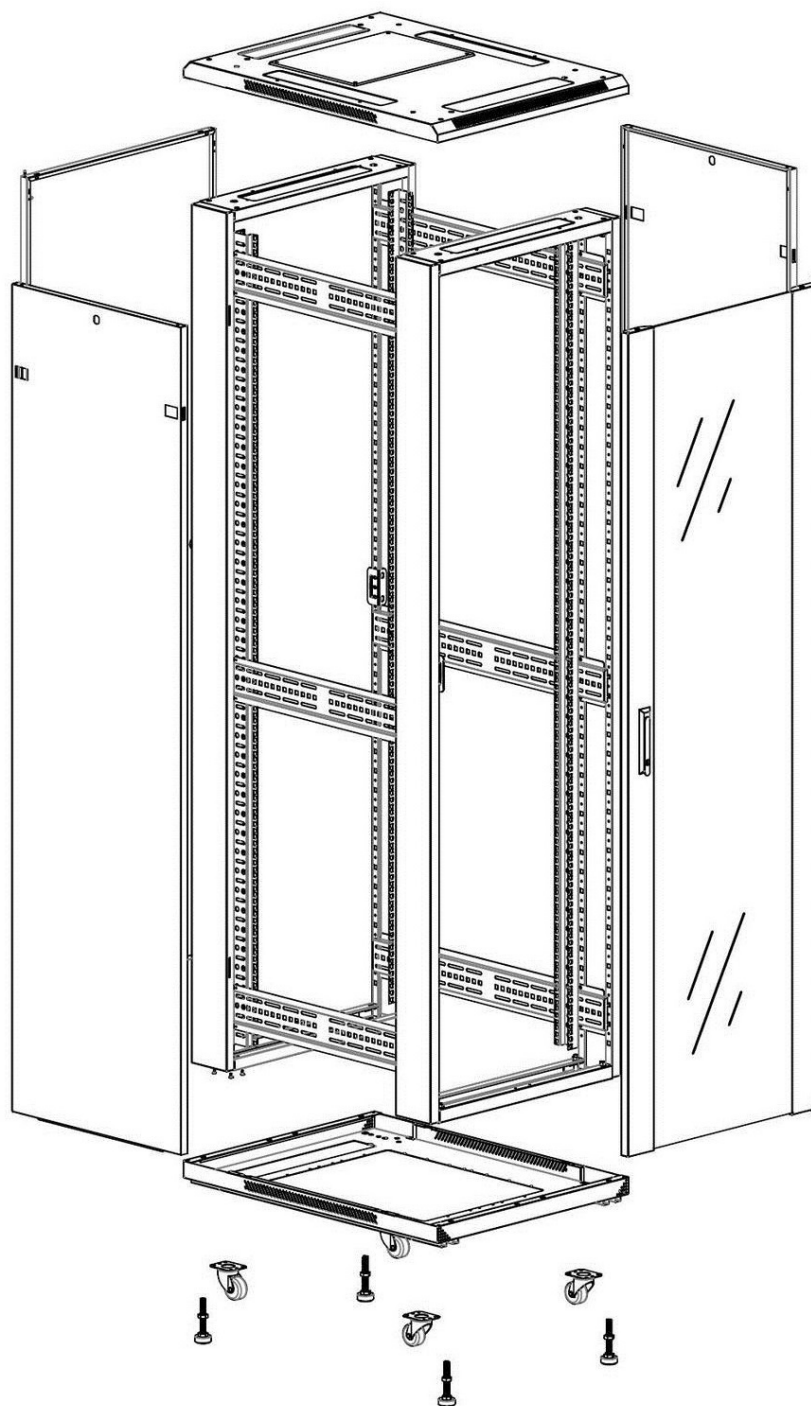

Rack Environ CR600 42U 600 x 1000 mm Vetro (A),
Acciaio (P), con Pannelli Laterali, No Gestione...

excel
without compromise.

Codice articolo: 542-42610-GSBN-BK

Disegno esploso