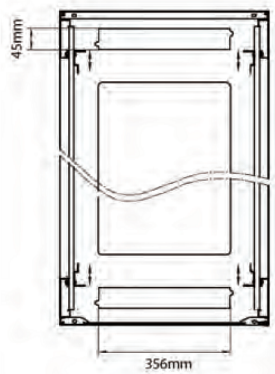

### Disegni prodotto

Front

Side

Rear

Roof

Base

#### Base Cut Out Dimensions

380 mm Wide  
by  
276 mm Deep (600 mm deep rack)  
476 mm Deep (800 mm deep rack)  
676 mm Deep (1000 mm deep rack)