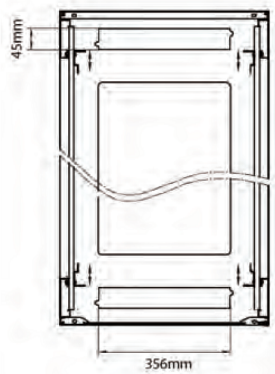

Standards

Standard	Detail
ANSI/EIA-310-E	Electronic Industries Association standard for horizontal spacing, vertical hole spacing, rack opening and front panel width
BS EN 60297-3-100:2009	Mechanical structures for electronic equipment. Dimensions of mechanical structures of the 482,6 mm (19 in) series. Basic dimensions of front panels, subracks, chassis, racks and cabinets
DIN 41494 Part 1 & 7	Panel Mounting Racks For Electronics Equipments; Racks And Panels, Dimensions; Dimensions of cabinets and suites of racks
RoHS-II/III (2011/65/EU & 2015/863): 2023	Our products, demonstrate full adherence to the regulatory stipulations of the EU Directive 2011/65/EU (RoHS-II) and its corresponding delegated directive 2015/863 (RoHS-III).
WFD: 2023	Compliant to Waste Framework Directive
SCIP: 2023	Compliant - Does Not Contain Substances of Concern In articles as such or in complex objects (Products)
POPs (EU) No 2019/1021	EU Regulation for the restriction of Persistent Organic Pollutants.

Base

Base Cut Out Dimensions

380 mm Wide
by
276 mm Deep (600 mm deep rack)
476 mm Deep (800 mm deep rack)
676 mm Deep (1000 mm deep rack)

Part Number Table

Part Number	Description
542-1566-GSBN-BK	Environ CR600 15U Rack 600x600mm Glass (F) Steel (R) B/Panels No/Mgmt Black
542-1566-GSBN-BK-FP	Environ CR600 15U Rack 600x600mm Glass (F) Steel (R) B/Panels No/Mgmt Black Flat Pack