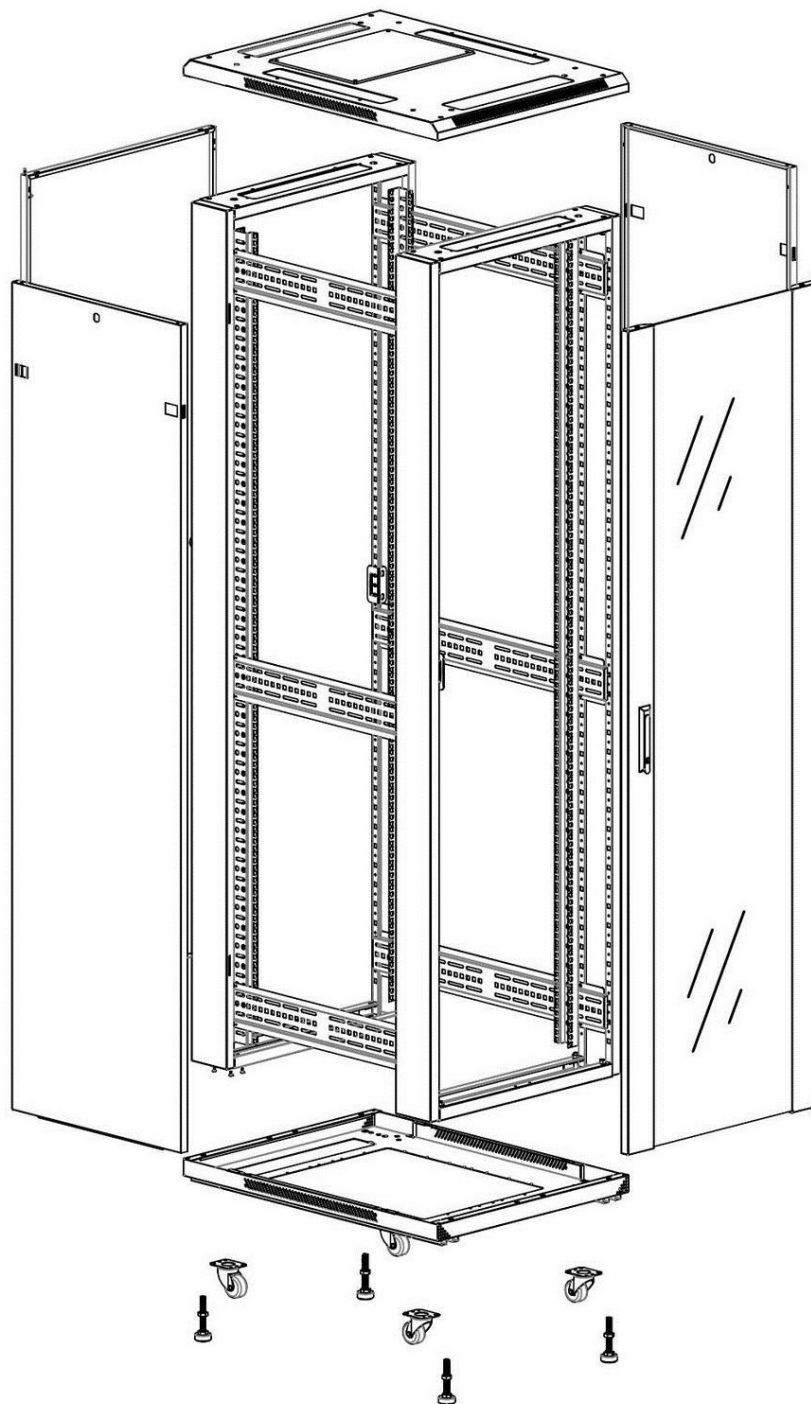

Environ CR600 42U Rack 600x1000mm Glass (F)
Steel (R) B/Panels No/Mgmt Grey White

Item Code: 542-42610-GSBN-GW

excel
without compromise.

Exploded view