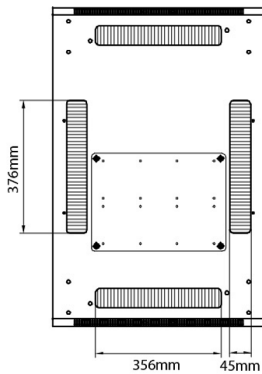

Environ CR600 42U Rack 600x1000mm Glass (F)
Steel (R) B/Panels No/Mgmt Grey White

Item Code: 542-42610-GSBN-GW

Product drawings

Roof

Base Cut Out Dimensions

380 mm Wide
by
276 mm Deep (600 mm deep rack)
476 mm Deep (800 mm deep rack)
676 mm Deep (1000 mm deep rack)

Part Number Table

Part Number	Description
542-1566-GSBN-BK	Environ CR600 15U Rack 600x600mm Glass (F) Steel (R) B/Panels No/Mgmt Black
542-1566-GSBN-BK-FP	Environ CR600 15U Rack 600x600mm Glass (F) Steel (R) B/Panels No/Mgmt Black Flat Pack