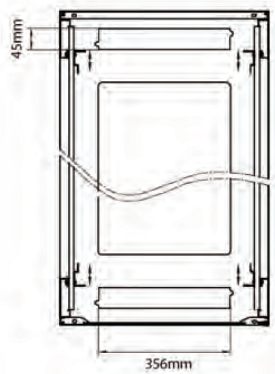

## Standards

Standard	Detail
ANSI/EIA-310-E	Electronic Industries Association standard for horizontal spacing, vertical hole spacing, rack opening and front panel width
BS EN 60297-3-100:2009	Mechanical structures for electronic equipment. Dimensions of mechanical structures of the 482,6 mm (19 in) series. Basic dimensions of front panels, subracks, chassis, racks and cabinets
DIN 41494 Part 1 & 7	Panel Mounting Racks For Electronics Equipments; Racks And Panels, Dimensions; Dimensions of cabinets and suites of racks
RoHS-II/III (2011/65/EU & 2015/863): 2023	Our products, demonstrate full adherence to the regulatory stipulations of the EU Directive 2011/65/EU (RoHS-II) and its corresponding delegated directive 2015/863 (RoHS-III).
WFD: 2023	Compliant to Waste Framework Directive
SCIP: 2023	Compliant - Does Not Contain Substances of Concern In articles as such or in complex objects (Products)
POPs (EU) No 2019/1021	EU Regulation for the restriction of Persistent Organic Pollutants.

**excel**  
without compromise.

Item Code: 542-42610-GSBN-GW-FP

**Exploded view**

Item Code: 542-42610-GSBN-GW-FP

**Product drawings**

Front

Side

Rear

Roof

Base

**Base Cut Out Dimensions**

380 mm Wide  
by  
276 mm Deep (600 mm deep rack)  
476 mm Deep (800 mm deep rack)  
676 mm Deep (1000 mm deep rack)

**Part Number Table**

Part Number	Description
542-1566-GSBN-BK	Environ CR600 15U Rack 600x600mm Glass (F) Steel (R) B/Panels No/Mgmt Black
542-1566-GSBN-BK-FP	Environ CR600 15U Rack 600x600mm Glass (F) Steel (R) B/Panels No/Mgmt Black Flat Pack