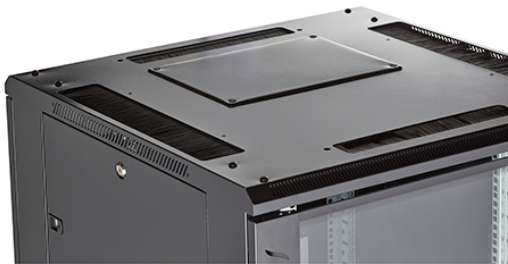

Product images

Four-way brush entry roof panel