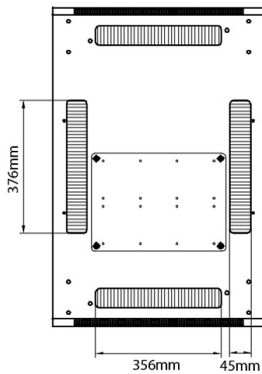

### Additional specifications

Features	Values
Material	SPCC Cold Rolled Steel
19" Rails	2.0 mm thick
Side Panels	1.0 mm thick
Other	1.2 mm thick
Front door	Swing handle cam lock
Rear door	Barrel lock
Side panels lock	Single point barrel lock
Jacking feet additional height	50-80 mm
Castors additional height	70 mm

## Standards

Standard	Detail
ANSI/EIA-310-E	Electronic Industries Association standard for horizontal spacing, vertical hole spacing, rack opening and front panel width
BS EN 60297-3-100:2009	Mechanical structures for electronic equipment. Dimensions of mechanical structures of the 482,6 mm (19 in) series. Basic dimensions of front panels, subracks, chassis, racks and cabinets
DIN 41494 Part 1 & 7	Panel Mounting Racks For Electronics Equipments; Racks And Panels, Dimensions; Dimensions of cabinets and suites of racks
RoHS-II/III (2011/65/EU & 2015/863): 2023	Our products, demonstrate full adherence to the regulatory stipulations of the EU Directive 2011/65/EU (RoHS-II) and its corresponding delegated directive 2015/863 (RoHS-III).
WFD: 2023	Compliant to Waste Framework Directive
SCIP: 2023	Compliant - Does Not Contain Substances of Concern In articles as such or in complex objects (Products)
POPs (EU) No 2019/1021	EU Regulation for the restriction of Persistent Organic Pollutants.

**excel**  
without compromise.

Item Code: 542-42610-GSBN-GW-FP

**Exploded view**

Item Code: 542-42610-GSBN-GW-FP

**Product drawings**

Front

Side

Rear

Roof

Base

**Base Cut Out Dimensions**

380 mm Wide  
by  
276 mm Deep (600 mm deep rack)  
476 mm Deep (800 mm deep rack)  
676 mm Deep (1000 mm deep rack)

**Part Number Table**

Part Number	Description
542-1566-GSBN-BK	Environ CR600 15U Rack 600x600mm Glass (F) Steel (R) B/Panels No/Mgmt Black
542-1566-GSBN-BK-FP	Environ CR600 15U Rack 600x600mm Glass (F) Steel (R) B/Panels No/Mgmt Black Flat Pack