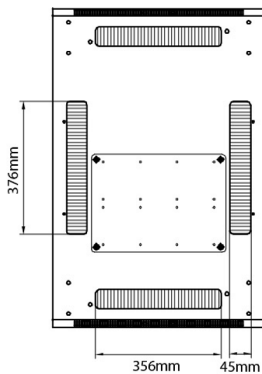

sales@excel-networking.com
excel-networking.com

Product drawings

Front

Side

Rear

Roof

Base

Base Cut Out Dimensions

380 mm Wide
by
276 mm Deep (600 mm deep rack)
476 mm Deep (800 mm deep rack)
676 mm Deep (1000 mm deep rack)

Environ CR600 42U Rack 600x1000mm Glass (F) Steel (R) B/Panels No/Mgmt Grey White Flat Pack

Part Code: 542-42610-GSBN-GW-FP