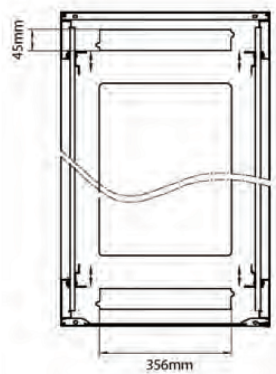

sales@excel-networking.com
excel-networking.com

Product drawings

Front

Side

Rear

Roof

Base

Base Cut Out Dimensions

380 mm Wide
by
276 mm Deep (600 mm deep rack)
476 mm Deep (800 mm deep rack)
676 mm Deep (1000 mm deep rack)

Environ CR600 42U Rack 600x1000mm Glass (F) Steel (R) B/Panels No/Mgmt Grey White Flat Pack

Part Code: 542-42610-GSBN-GW-FP