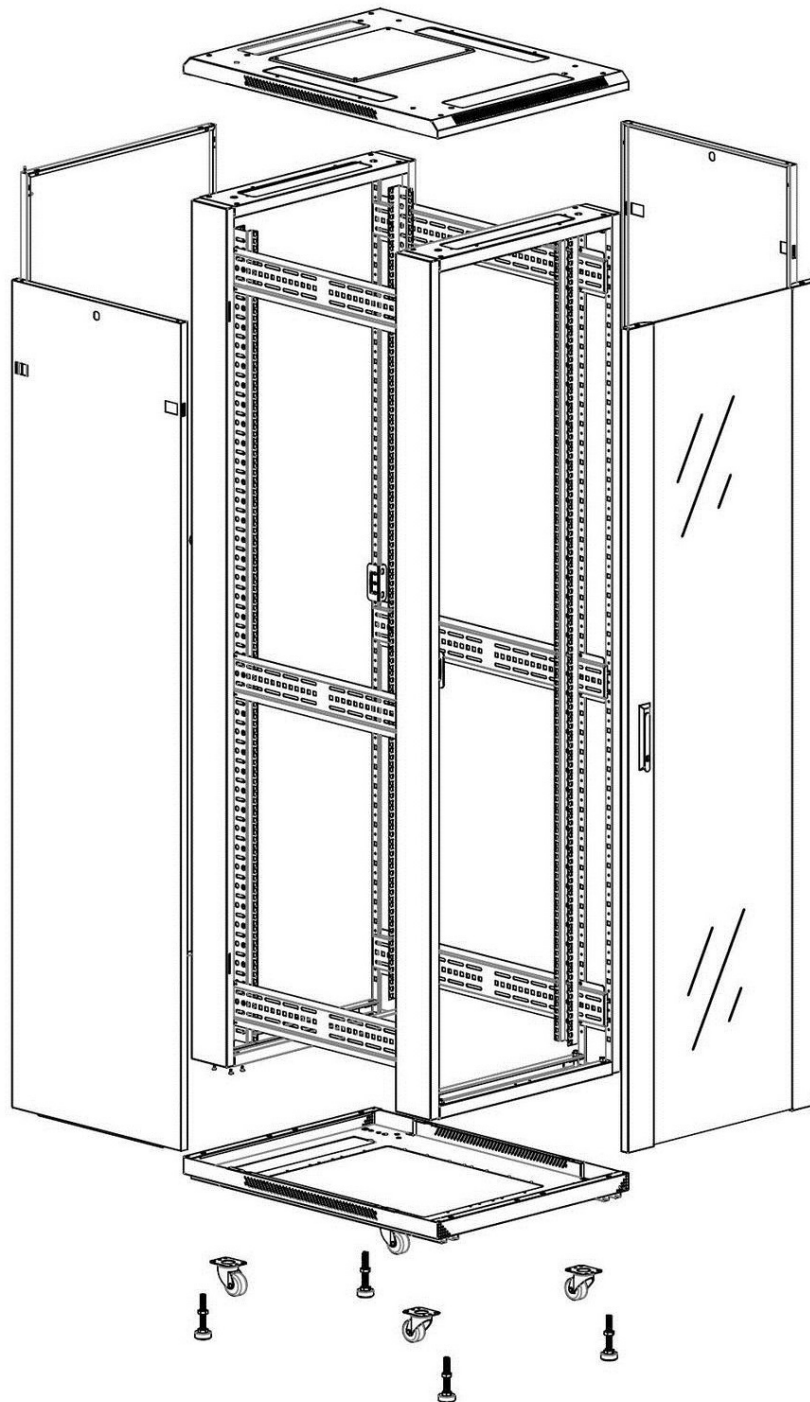

## Standards

Standard	Detail
ANSI/EIA-310-E	Electronic Industries Association standard for horizontal spacing, vertical hole spacing, rack opening and front panel width
BS EN 60297-3-100:2009	Mechanical structures for electronic equipment. Dimensions of mechanical structures of the 482,6 mm (19 in) series. Basic dimensions of front panels, subracks, chassis, racks and cabinets
DIN 41494 Part 1 & 7	Panel Mounting Racks For Electronics Equipments; Racks And Panels, Dimensions; Dimensions of cabinets and suites of racks
RoHS-II/III (2011/65/EU & 2015/863): 2023	Our products, demonstrate full adherence to the regulatory stipulations of the EU Directive 2011/65/EU (RoHS-II) and its corresponding delegated directive 2015/863 (RoHS-III).
WFD: 2023	Compliant to Waste Framework Directive
SCIP: 2023	Compliant - Does Not Contain Substances of Concern In articles as such or in complex objects (Products)
POPs (EU) No 2019/1021	EU Regulation for the restriction of Persistent Organic Pollutants.

**Product images**

Four-way brush entry roof panel

Quick-slam latch side panels

Swing handle glass front door

Steel rear door

Large base entry

U height profile markings

Environ CR600 42U Rack 600x1000mm Glass (F)  
Steel (R) B/Panels No/Mgmt Grey White Flat Pack

**excel**  
without compromise.

Item Code: 542-42610-GSBN-GW-FP

**Exploded view**

Item Code: 542-42610-GSBN-GW-FP

**Product drawings**

Front

Side

Rear