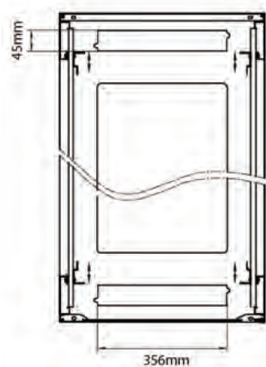

Standards

Standard	Detail
ANSI/EIA-310-E	Electronic Industries Association standard for horizontal spacing, vertical hole spacing, rack opening and front panel width
BS EN 60297-3-100:2009	Mechanical structures for electronic equipment. Dimensions of mechanical structures of the 482,6 mm (19 in) series. Basic dimensions of front panels, subracks, chassis, racks and cabinets
DIN 41494 Part 1 & 7	Panel Mounting Racks For Electronics Equipments; Racks And Panels, Dimensions; Dimensions of cabinets and suites of racks
RoHS-II/III (2011/65/EU & 2015/863): 2023	Our products, demonstrate full adherence to the regulatory stipulations of the EU Directive 2011/65/EU (RoHS-II) and its corresponding delegated directive 2015/863 (RoHS-III).
WFD: 2023	Compliant to Waste Framework Directive
SCIP: 2023	Compliant - Does Not Contain Substances of Concern In articles as such or in complex objects (Products)
POPs (EU) No 2019/1021	EU Regulation for the restriction of Persistent Organic Pollutants.

Product drawings

Front

Side

Rear

Roof

Base

Base Cut Out Dimensions

380 mm Wide
by
276 mm Deep (600 mm deep rack)
476 mm Deep (800 mm deep rack)
676 mm Deep (1000 mm deep rack)