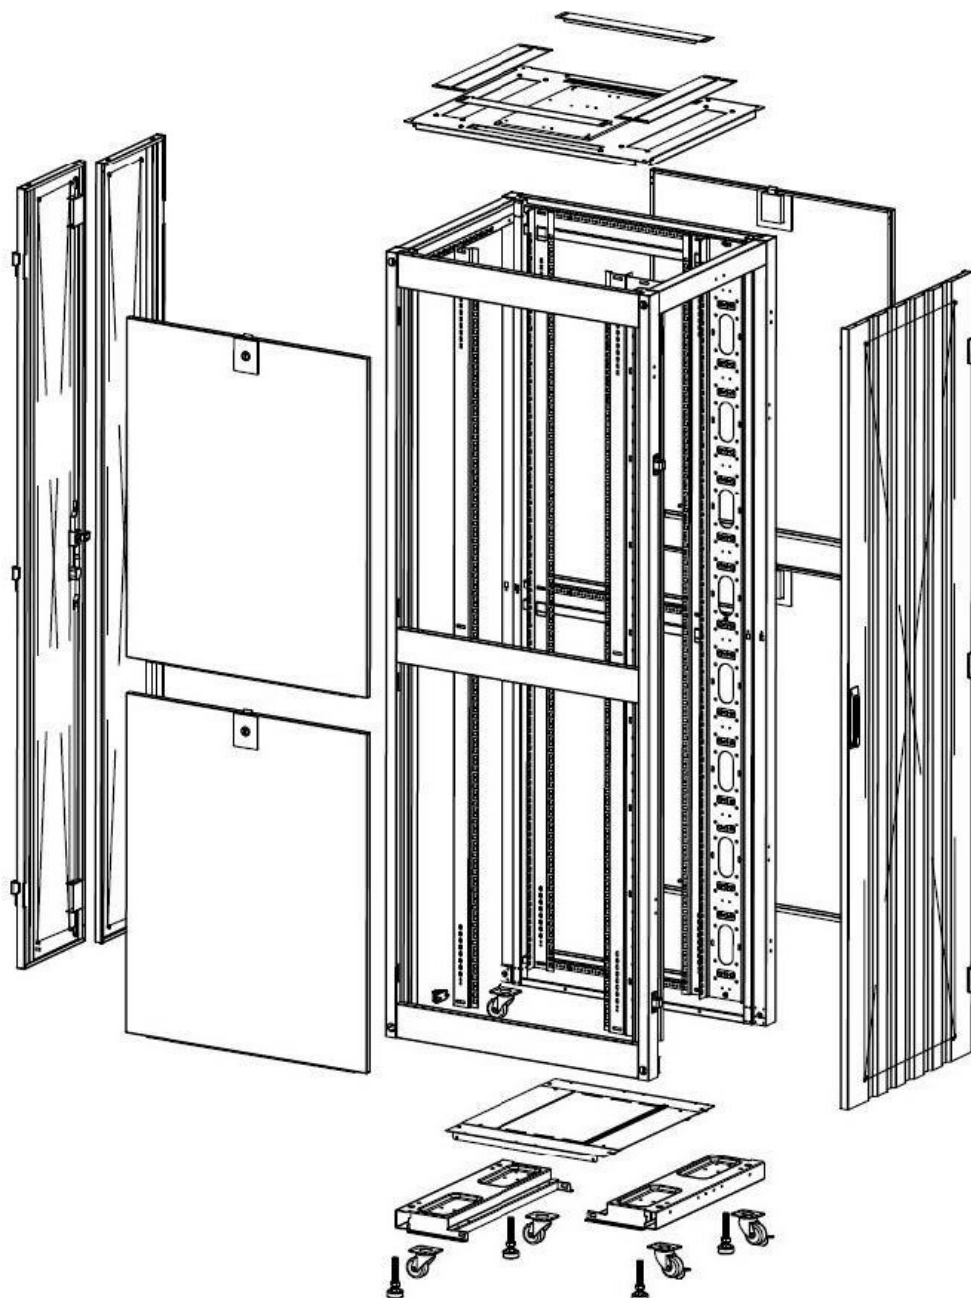

Environ ER600 42U Rack 600x1000mm W/Vented
(F) D/Vented (R) B/Panels No/Mgmt Black

Item Code: 542-42610-WDBN-BK

excel
without compromise.

Exploded view