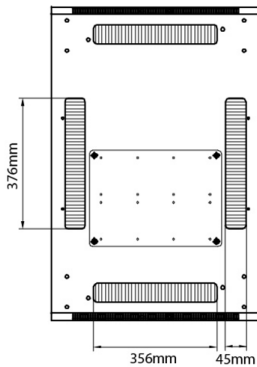

Additional specifications

Specifications	Values
Material	SPCC Cold Rolled Steel
19" Rails	2.0 mm thick
Side Panels	1.0 mm thick
Other	1.2 mm thick
Front door	Handle cam lock
Rear door	Handle cam lock
Side panels lock	Single point barrel lock
Jacking feet additional height	50-80 mm
Castors additional height	70 mm

Standards

Standard	Detail
ANSI/EIA-310-E	Electronic Industries Association standard for horizontal spacing, vertical hole spacing, rack opening and front panel width
BS EN 60297-3-100:2009	Mechanical structures for electronic equipment. Dimensions of mechanical structures of the 482,6 mm (19 in) series. Basic dimensions of front panels, subracks, chassis, racks and cabinets
DIN 41494 Part 1 & 7	Panel Mounting Racks For Electronics Equipments; Racks And Panels, Dimensions; Dimensions of cabinets and suites of racks
RoHS-II/III (2011/65/EU & 2015/863): 2023	Our products, demonstrate full adherence to the regulatory stipulations of the EU Directive 2011/65/EU (RoHS-II) and its corresponding delegated directive 2015/863 (RoHS-III).
WFD: 2023	Compliant to Waste Framework Directive
SCIP: 2023	Compliant - Does Not Contain Substances of Concern In articles as such or in complex objects (Products)
POPs (EU) No 2019/1021	EU Regulation for the restriction of Persistent Organic Pollutants.

Product drawings

Front

Side

Rear

Roof

Base

Base Cut Out Dimensions

380 mm Wide
by
276 mm Deep (600 mm deep rack)
476 mm Deep (800 mm deep rack)
676 mm Deep (1000 mm deep rack)