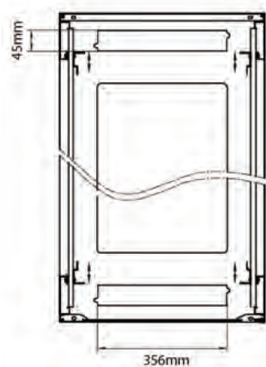

Standards

Standard	Detail
ANSI/EIA-310-E	Electronic Industries Association standard for horizontal spacing, vertical hole spacing, rack opening and front panel width
BS EN 60297-3-100:2009	Mechanical structures for electronic equipment. Dimensions of mechanical structures of the 482,6 mm (19 in) series. Basic dimensions of front panels, subracks, chassis, racks and cabinets
DIN 41494 Part 1 & 7	Panel Mounting Racks For Electronics Equipments; Racks And Panels, Dimensions; Dimensions of cabinets and suites of racks
RoHS-II/III (2011/65/EU & 2015/863): 2023	Our products, demonstrate full adherence to the regulatory stipulations of the EU Directive 2011/65/EU (RoHS-II) and its corresponding delegated directive 2015/863 (RoHS-III).
WFD: 2023	Compliant to Waste Framework Directive
SCIP: 2023	Compliant - Does Not Contain Substances of Concern In articles as such or in complex objects (Products)
POPs (EU) No 2019/1021	EU Regulation for the restriction of Persistent Organic Pollutants.

Product drawings

Front

Side

Rear

Roof

Base

Base Cut Out Dimensions

- 380 mm Wide
- by
- 276 mm Deep (600 mm deep rack)
- 476 mm Deep (800 mm deep rack)
- 676 mm Deep (1000 mm deep rack)