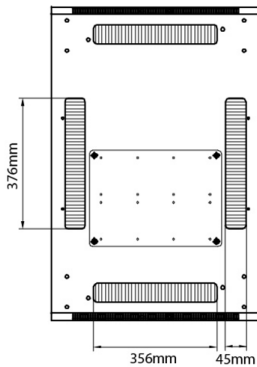

Additional specifications

Specifications	Values
Material	SPCC Cold Rolled Steel
19" Rails	2.0 mm thick
Side Panels	1.0 mm thick
Other	1.2 mm thick
Front door	Handle cam lock
Rear door	Handle cam lock
Side panels lock	Single point barrel lock
Jacking feet additional height	50-80 mm
Castors additional height	70 mm

Standards

Standard	Detail
ANSI/EIA-310-E	Electronic Industries Association standard for horizontal spacing, vertical hole spacing, rack opening and front panel width
BS EN 60297-3-100:2009	Mechanical structures for electronic equipment. Dimensions of mechanical structures of the 482,6 mm (19 in) series. Basic dimensions of front panels, subracks, chassis, racks and cabinets
DIN 41494 Part 1 & 7	Panel Mounting Racks For Electronics Equipments; Racks And Panels, Dimensions; Dimensions of cabinets and suites of racks
RoHS-II/III (2011/65/EU & 2015/863): 2023	Our products, demonstrate full adherence to the regulatory stipulations of the EU Directive 2011/65/EU (RoHS-II) and its corresponding delegated directive 2015/863 (RoHS-III).
WFD: 2023	Compliant to Waste Framework Directive
SCIP: 2023	Compliant - Does Not Contain Substances of Concern In articles as such or in complex objects (Products)
POPs (EU) No 2019/1021	EU Regulation for the restriction of Persistent Organic Pollutants.

Product drawings

Front

Side

Rear

Roof

Base

Base Cut Out Dimensions

- 380 mm Wide
- by
- 276 mm Deep (600 mm deep rack)
- 476 mm Deep (800 mm deep rack)
- 676 mm Deep (1000 mm deep rack)