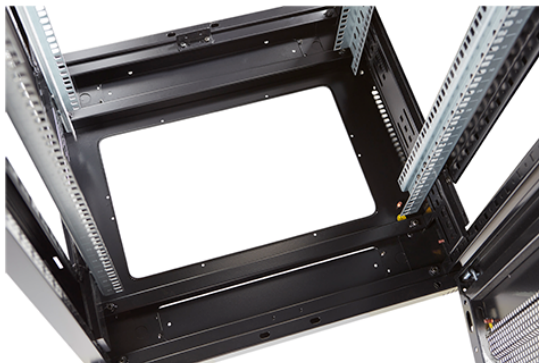

Large base entry