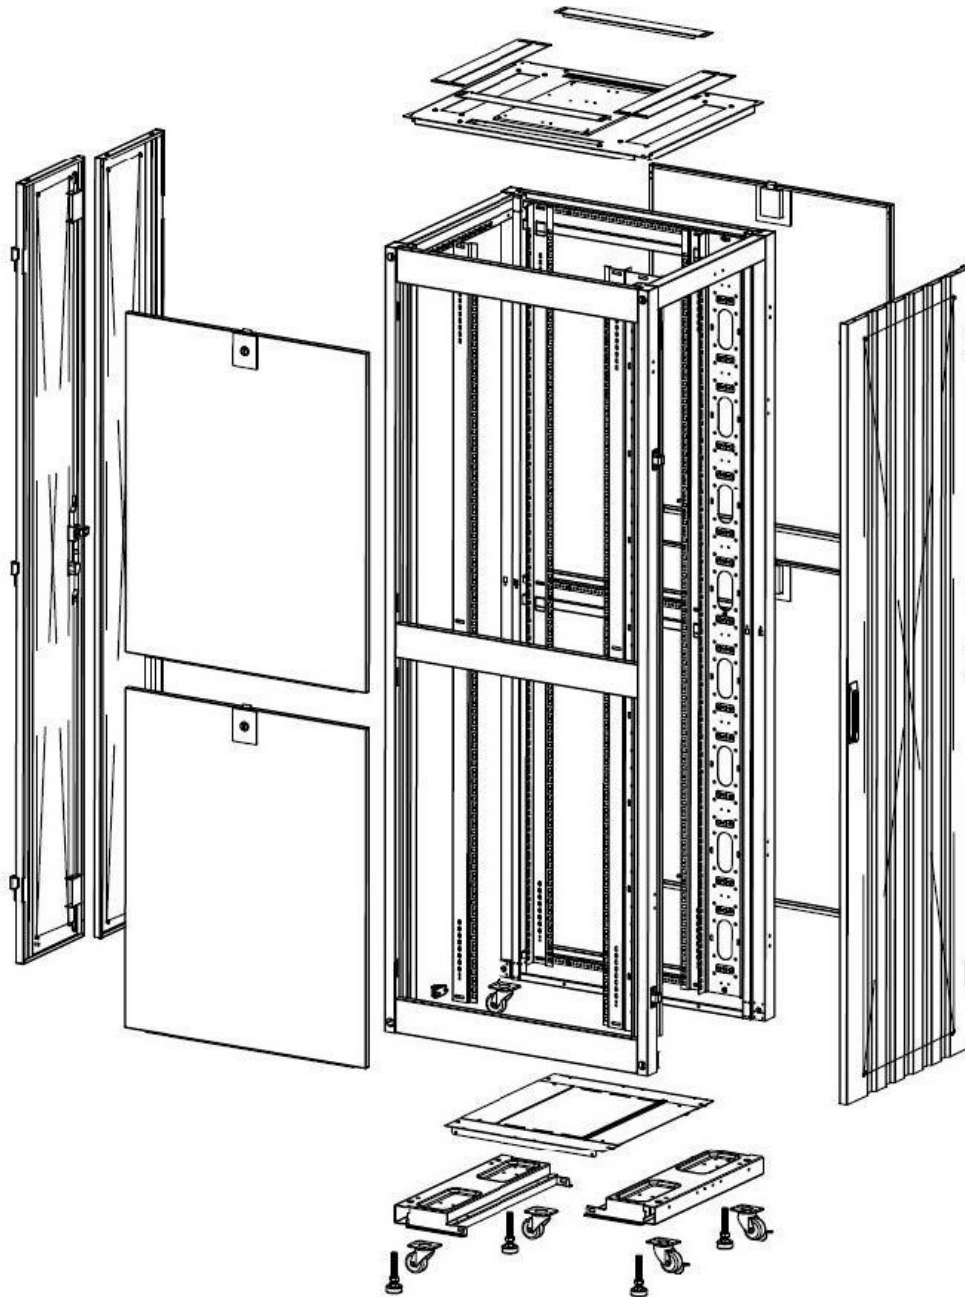

Environ ER600 42U Rack 600x1000mm W/Vented (F)
D/Vented (R) B/Panels No/Mgmt Black

Part Code: 542-42610-WDBN-BK

sales@excel-networking.com
excel-networking.com

Exploded view