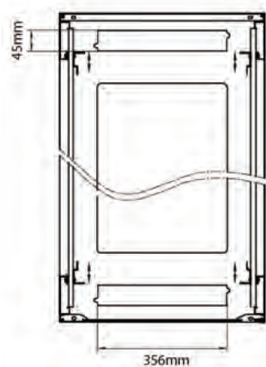

## Additional specifications

Specifications	Values
Material	SPCC Cold Rolled Steel
19" Rails	2.0 mm thick
Side Panels	1.0 mm thick
Other	1.2 mm thick
Front door	Handle cam lock
Rear door	Handle cam lock
Side panels lock	Single point barrel lock
Jacking feet additional height	50-80 mm
Castors additional height	70 mm

## Standards

Standard	Detail
ANSI/EIA-310-E	Electronic Industries Association standard for horizontal spacing, vertical hole spacing, rack opening and front panel width
BS EN 60297-3-100:2009	Mechanical structures for electronic equipment. Dimensions of mechanical structures of the 482,6 mm (19 in) series. Basic dimensions of front panels, subracks, chassis, racks and cabinets
DIN 41494 Part 1 & 7	Panel Mounting Racks For Electronics Equipments; Racks And Panels, Dimensions; Dimensions of cabinets and suites of racks
RoHS-II/III (2011/65/EU & 2015/863): 2023	Our products, demonstrate full adherence to the regulatory stipulations of the EU Directive 2011/65/EU (RoHS-II) and its corresponding delegated directive 2015/863 (RoHS-III).
WFD: 2023	Compliant to Waste Framework Directive
SCIP: 2023	Compliant - Does Not Contain Substances of Concern In articles as such or in complex objects (Products)
POPs (EU) No 2019/1021	EU Regulation for the restriction of Persistent Organic Pollutants.

Item Code: 542-42610-WDBN-BK-FP

**Product drawings**

Front

Side

Rear

Roof

Base

**Base Cut Out Dimensions**

- 380 mm Wide
- by
- 276 mm Deep (600 mm deep rack)
- 476 mm Deep (800 mm deep rack)
- 676 mm Deep (1000 mm deep rack)

Environ ER600 42U Rack 600x1000mm W/Vented  
(F) D/Vented (R) B/Panels No/Mgmt Black Flat Pack