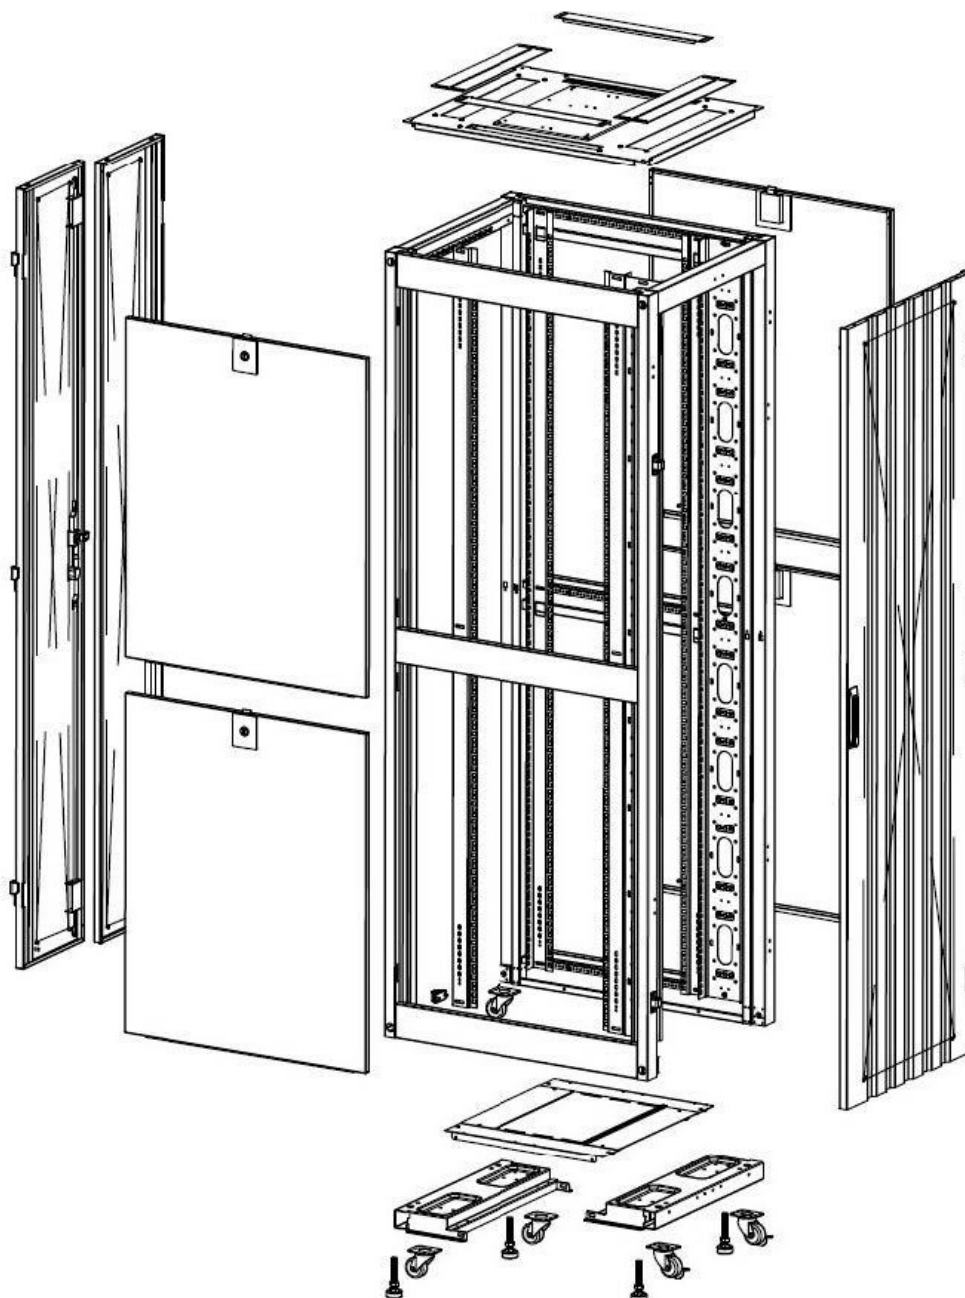

Environ ER600 42U Rack 600x1000mm W/Vented
(F) D/Vented (R) B/Panels No/Mgmt Black Flat Pack

excel
without compromise.

Item Code: 542-42610-WDBN-BK-FP

Exploded view