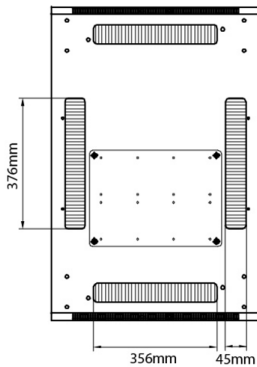

## Additional specifications

Specifications	Values
Material	SPCC Cold Rolled Steel
19" Rails	2.0 mm thick
Side Panels	1.0 mm thick
Other	1.2 mm thick
Front door	Handle cam lock
Rear door	Handle cam lock
Side panels lock	Single point barrel lock
Jacking feet additional height	50-80 mm
Castors additional height	70 mm

## Standards

Standard	Detail
ANSI/EIA-310-E	Electronic Industries Association standard for horizontal spacing, vertical hole spacing, rack opening and front panel width
BS EN 60297-3-100:2009	Mechanical structures for electronic equipment. Dimensions of mechanical structures of the 482,6 mm (19 in) series. Basic dimensions of front panels, subracks, chassis, racks and cabinets
DIN 41494 Part 1 & 7	Panel Mounting Racks For Electronics Equipments; Racks And Panels, Dimensions; Dimensions of cabinets and suites of racks
RoHS-II/III (2011/65/EU & 2015/863): 2023	Our products, demonstrate full adherence to the regulatory stipulations of the EU Directive 2011/65/EU (RoHS-II) and its corresponding delegated directive 2015/863 (RoHS-III).
WFD: 2023	Compliant to Waste Framework Directive
SCIP: 2023	Compliant - Does Not Contain Substances of Concern In articles as such or in complex objects (Products)
POPs (EU) No 2019/1021	EU Regulation for the restriction of Persistent Organic Pollutants.

Item Code: 542-42610-WDBN-BK-FP

**Product drawings**

Front

Side

Rear

Roof

Base

**Base Cut Out Dimensions**

- 380 mm Wide
- by
- 276 mm Deep (600 mm deep rack)
- 476 mm Deep (800 mm deep rack)
- 676 mm Deep (1000 mm deep rack)

Environ ER600 42U Rack 600x1000mm W/Vented  
(F) D/Vented (R) B/Panels No/Mgmt Black Flat Pack