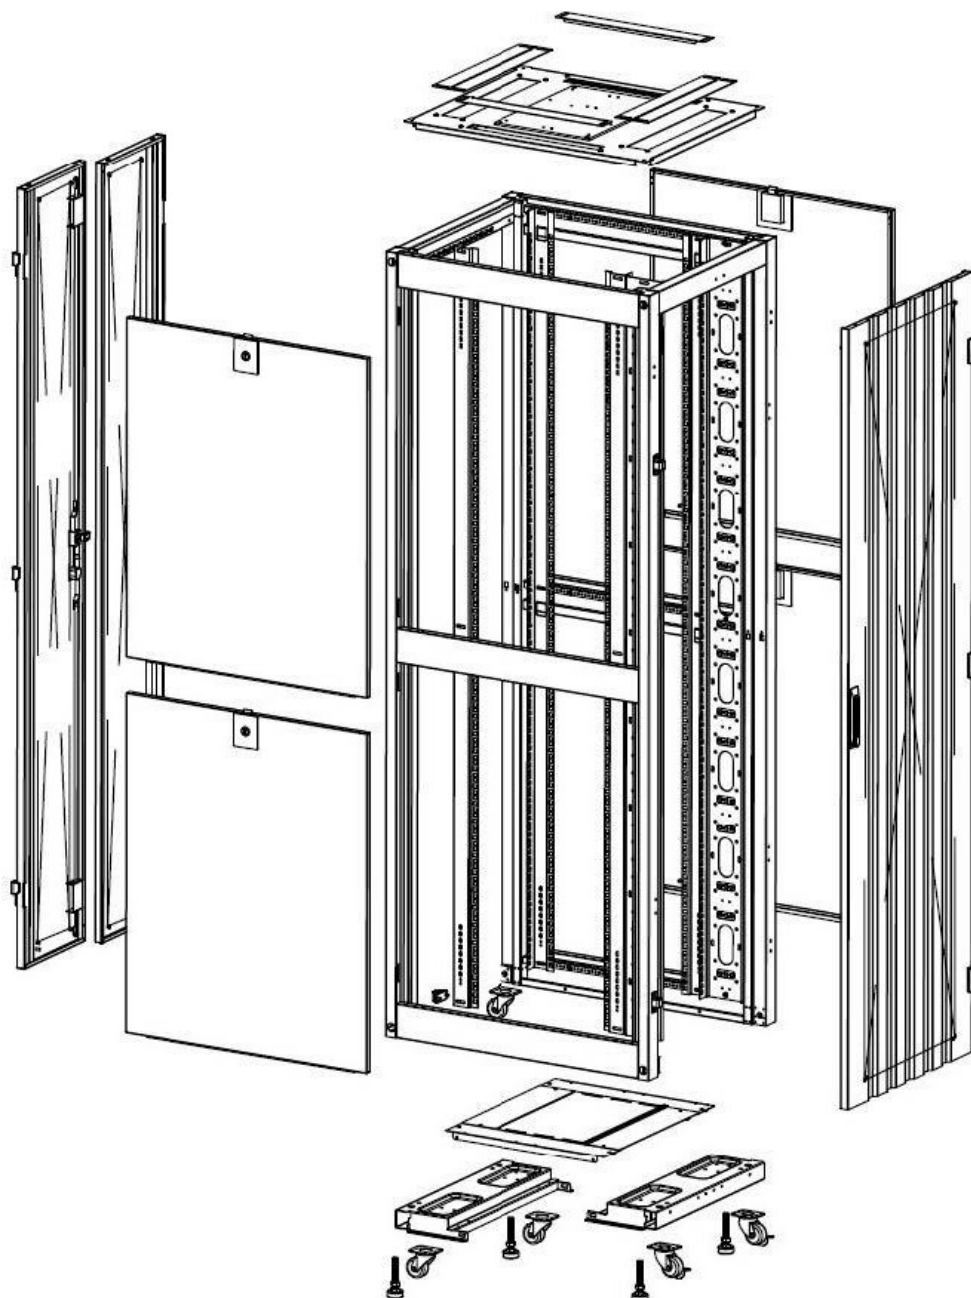

Environ ER600 42U Rack 600x1000mm W/Vented
(F) D/Vented (R) B/Panels No/Mgmt Black Flat Pack

excel
without compromise.

Item Code: 542-42610-WDBN-BK-FP

Exploded view