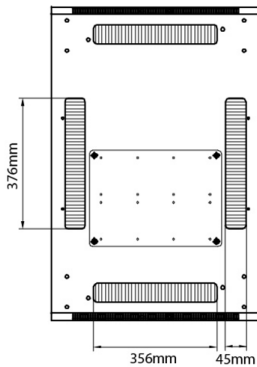

Additional specifications

Specifications	Values
Material	SPCC Cold Rolled Steel
19" Rails	2.0 mm thick
Side Panels	1.0 mm thick
Other	1.2 mm thick
Front door	Handle cam lock
Rear door	Handle cam lock
Side panels lock	Single point barrel lock
Jacking feet additional height	50-80 mm
Castors additional height	70 mm

Item Code: 542-42610-WDBN-BK-FP

Standards

Standard	Detail
ANSI/EIA-310-E	Electronic Industries Association standard for horizontal spacing, vertical hole spacing, rack opening and front panel width
BS EN 60297-3-100:2009	Mechanical structures for electronic equipment. Dimensions of mechanical structures of the 482,6 mm (19 in) series. Basic dimensions of front panels, subracks, chassis, racks and cabinets
DIN 41494 Part 1 & 7	Panel Mounting Racks For Electronics Equipments; Racks And Panels, Dimensions; Dimensions of cabinets and suites of racks
RoHS-II/III (2011/65/EU & 2015/863): 2023	Our products, demonstrate full adherence to the regulatory stipulations of the EU Directive 2011/65/EU (RoHS-II) and its corresponding delegated directive 2015/863 (RoHS-III).
WFD: 2023	Compliant to Waste Framework Directive
SCIP: 2023	Compliant - Does Not Contain Substances of Concern In articles as such or in complex objects (Products)
POPs (EU) No 2019/1021	EU Regulation for the restriction of Persistent Organic Pollutants.

Item Code: 542-42610-WDBN-BK-FP

Product drawings

Front

Side

Rear

Roof

Base

Base Cut Out Dimensions

380 mm Wide
by
276 mm Deep (600 mm deep rack)
476 mm Deep (800 mm deep rack)
676 mm Deep (1000 mm deep rack)

Environ ER600 42U Rack 600x1000mm W/Vented
(F) D/Vented (R) B/Panels No/Mgmt Black Flat Pack