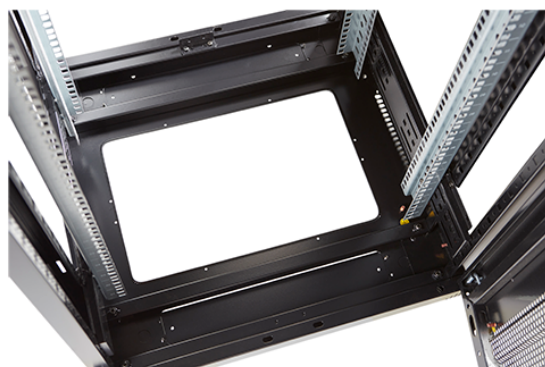

Large base entry