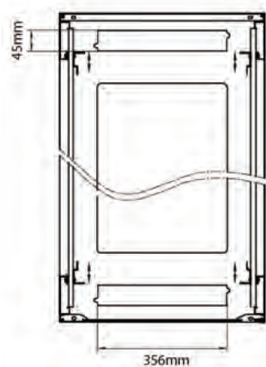

Additional specifications

Specifications	Values
Material	SPCC Cold Rolled Steel
19" Rails	2.0 mm thick
Side Panels	1.0 mm thick
Other	1.2 mm thick
Front door	Handle cam lock
Rear door	Handle cam lock
Side panels lock	Single point barrel lock
Jacking feet additional height	50-80 mm
Castors additional height	70 mm

Item Code: 542-42610-WDBN-BK-FP

Standards

Standard	Detail
ANSI/EIA-310-E	Electronic Industries Association standard for horizontal spacing, vertical hole spacing, rack opening and front panel width
BS EN 60297-3-100:2009	Mechanical structures for electronic equipment. Dimensions of mechanical structures of the 482,6 mm (19 in) series. Basic dimensions of front panels, subracks, chassis, racks and cabinets
DIN 41494 Part 1 & 7	Panel Mounting Racks For Electronics Equipments; Racks And Panels, Dimensions; Dimensions of cabinets and suites of racks
RoHS-II/III (2011/65/EU & 2015/863): 2023	Our products, demonstrate full adherence to the regulatory stipulations of the EU Directive 2011/65/EU (RoHS-II) and its corresponding delegated directive 2015/863 (RoHS-III).
WFD: 2023	Compliant to Waste Framework Directive
SCIP: 2023	Compliant - Does Not Contain Substances of Concern In articles as such or in complex objects (Products)
POPs (EU) No 2019/1021	EU Regulation for the restriction of Persistent Organic Pollutants.

Item Code: 542-42610-WDBN-BK-FP

Product drawings

Front

Side

Rear

Roof

Base

Base Cut Out Dimensions

380 mm Wide
by
276 mm Deep (600 mm deep rack)
476 mm Deep (800 mm deep rack)
676 mm Deep (1000 mm deep rack)

Environ ER600 42U Rack 600x1000mm W/Vented
(F) D/Vented (R) B/Panels No/Mgmt Black Flat Pack