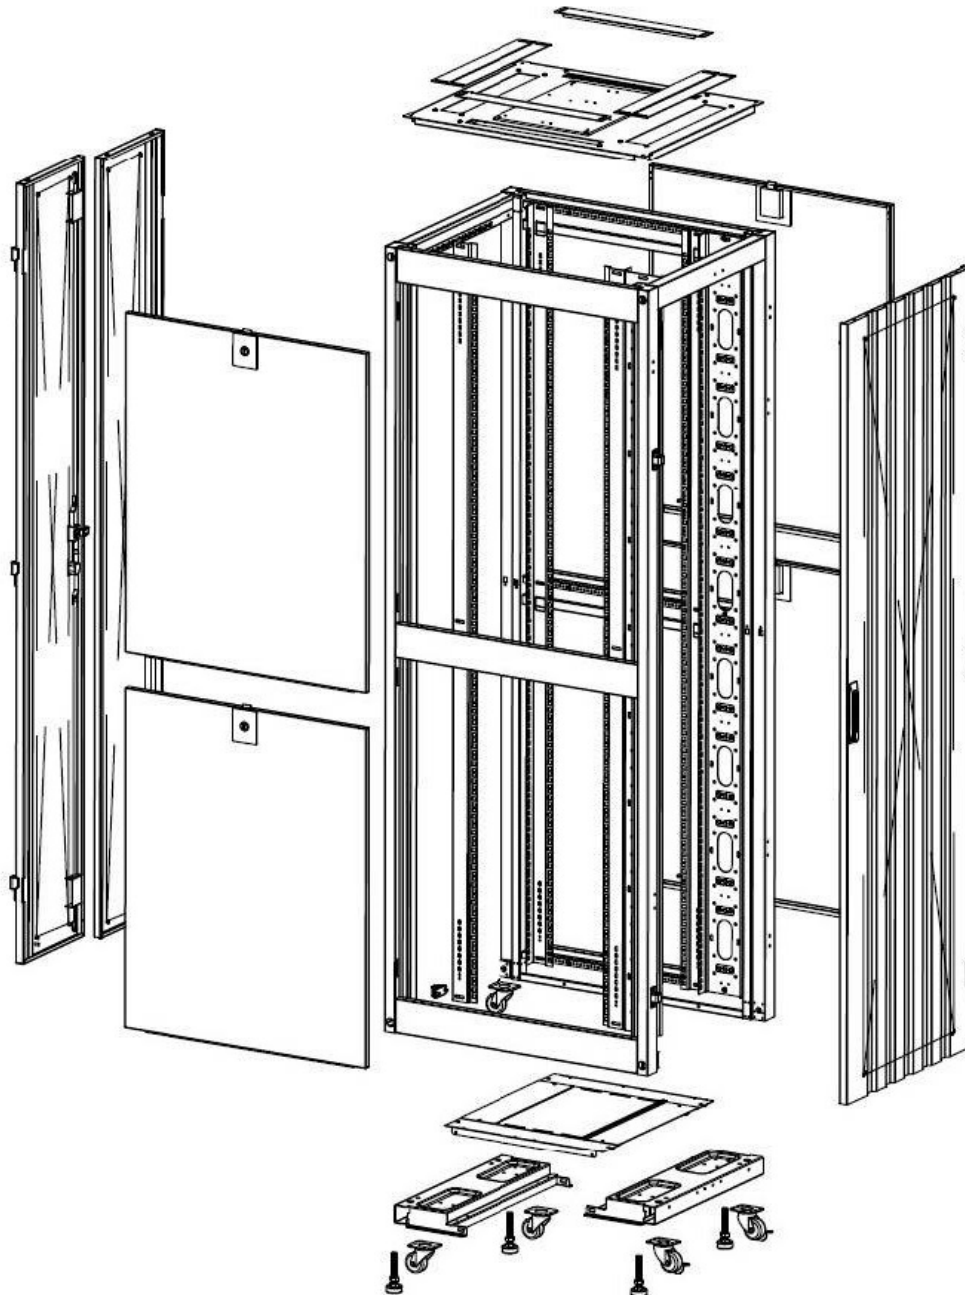

Environ ER600 42U Rack 600x1000mm W/Vented (F)
D/Vented (R) B/Panels No/Mgmt Grey White

Part Code: 542-42610-WDBN-GW

sales@excel-networking.com
excel-networking.com

Exploded view