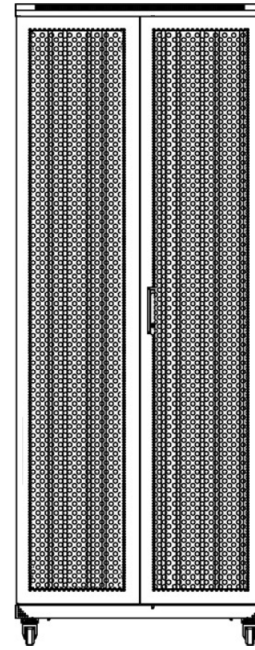

Part Code: 542-42610-WDBN-GW

sales@excel-networking.com  
excel-networking.com

Product drawings

Front

Side

Rear

Roof

Base

Base Cut Out Dimensions

380 mm Wide  
by  
276 mm Deep (600 mm deep rack)  
476 mm Deep (800 mm deep rack)  
676 mm Deep (1000 mm deep rack)

Environ ER600 42U Rack 600x1000mm W/Vented (F)  
D/Vented (R) B/Panels No/Mgmt Grey White