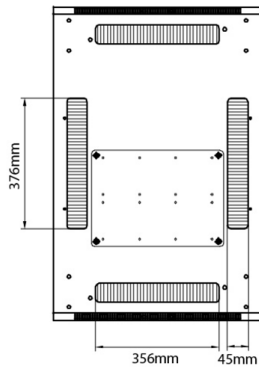

Additional specifications

Specifications	Values
Material	SPCC Cold Rolled Steel
19" Rails	2.0 mm thick
Side Panels	1.0 mm thick
Other	1.2 mm thick
Front door	Handle cam lock
Rear door	Handle cam lock
Side panels lock	Single point barrel lock
Jacking feet additional height	50-80 mm
Castors additional height	70 mm

Standards

Standard	Detail
ANSI/EIA-310-E	Electronic Industries Association standard for horizontal spacing, vertical hole spacing, rack opening and front panel width
BS EN 60297-3-100:2009	Mechanical structures for electronic equipment. Dimensions of mechanical structures of the 482,6 mm (19 in) series. Basic dimensions of front panels, subracks, chassis, racks and cabinets
DIN 41494 Part 1 & 7	Panel Mounting Racks For Electronics Equipments; Racks And Panels, Dimensions; Dimensions of cabinets and suites of racks
RoHS-II/III (2011/65/EU & 2015/863): 2023	Our products, demonstrate full adherence to the regulatory stipulations of the EU Directive 2011/65/EU (RoHS-II) and its corresponding delegated directive 2015/863 (RoHS-III).
WFD: 2023	Compliant to Waste Framework Directive
SCIP: 2023	Compliant - Does Not Contain Substances of Concern In articles as such or in complex objects (Products)
POPs (EU) No 2019/1021	EU Regulation for the restriction of Persistent Organic Pollutants.

Item Code: 542-42610-WDBN-GW-FP

Product drawings

Front

Side

Rear

Roof

Base

Base Cut Out Dimensions

380 mm Wide
by
276 mm Deep (600 mm deep rack)
476 mm Deep (800 mm deep rack)
676 mm Deep (1000 mm deep rack)

Environ ER600 42U Rack 600x1000mm W/Vented
(F) D/Vented (R) B/Panels No/Mgmt Grey White Flat
Pa...