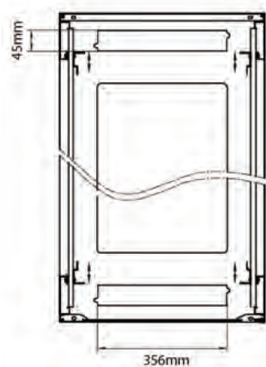

Additional specifications

Specifications	Values
Material	SPCC Cold Rolled Steel
19" Rails	2.0 mm thick
Side Panels	1.0 mm thick
Other	1.2 mm thick
Front door	Handle cam lock
Rear door	Handle cam lock
Side panels lock	Single point barrel lock
Jacking feet additional height	50-80 mm
Castors additional height	70 mm

Standards

Standard	Detail
ANSI/EIA-310-E	Electronic Industries Association standard for horizontal spacing, vertical hole spacing, rack opening and front panel width
BS EN 60297-3-100:2009	Mechanical structures for electronic equipment. Dimensions of mechanical structures of the 482,6 mm (19 in) series. Basic dimensions of front panels, subracks, chassis, racks and cabinets
DIN 41494 Part 1 & 7	Panel Mounting Racks For Electronics Equipments; Racks And Panels, Dimensions; Dimensions of cabinets and suites of racks
RoHS-II/III (2011/65/EU & 2015/863): 2023	Our products, demonstrate full adherence to the regulatory stipulations of the EU Directive 2011/65/EU (RoHS-II) and its corresponding delegated directive 2015/863 (RoHS-III).
WFD: 2023	Compliant to Waste Framework Directive
SCIP: 2023	Compliant - Does Not Contain Substances of Concern In articles as such or in complex objects (Products)
POPs (EU) No 2019/1021	EU Regulation for the restriction of Persistent Organic Pollutants.

Item Code: 542-42610-WDBN-GW-FP

Product drawings

Front

Side

Rear

Roof

Base

Base Cut Out Dimensions

380 mm Wide
by
276 mm Deep (600 mm deep rack)
476 mm Deep (800 mm deep rack)
676 mm Deep (1000 mm deep rack)

Environ ER600 42U Rack 600x1000mm W/Vented
(F) D/Vented (R) B/Panels No/Mgmt Grey White Flat
Pa...