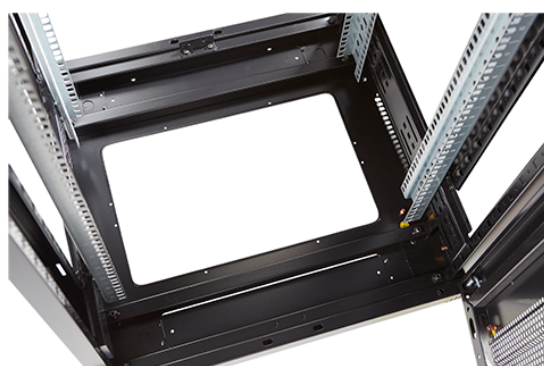

Large base entry