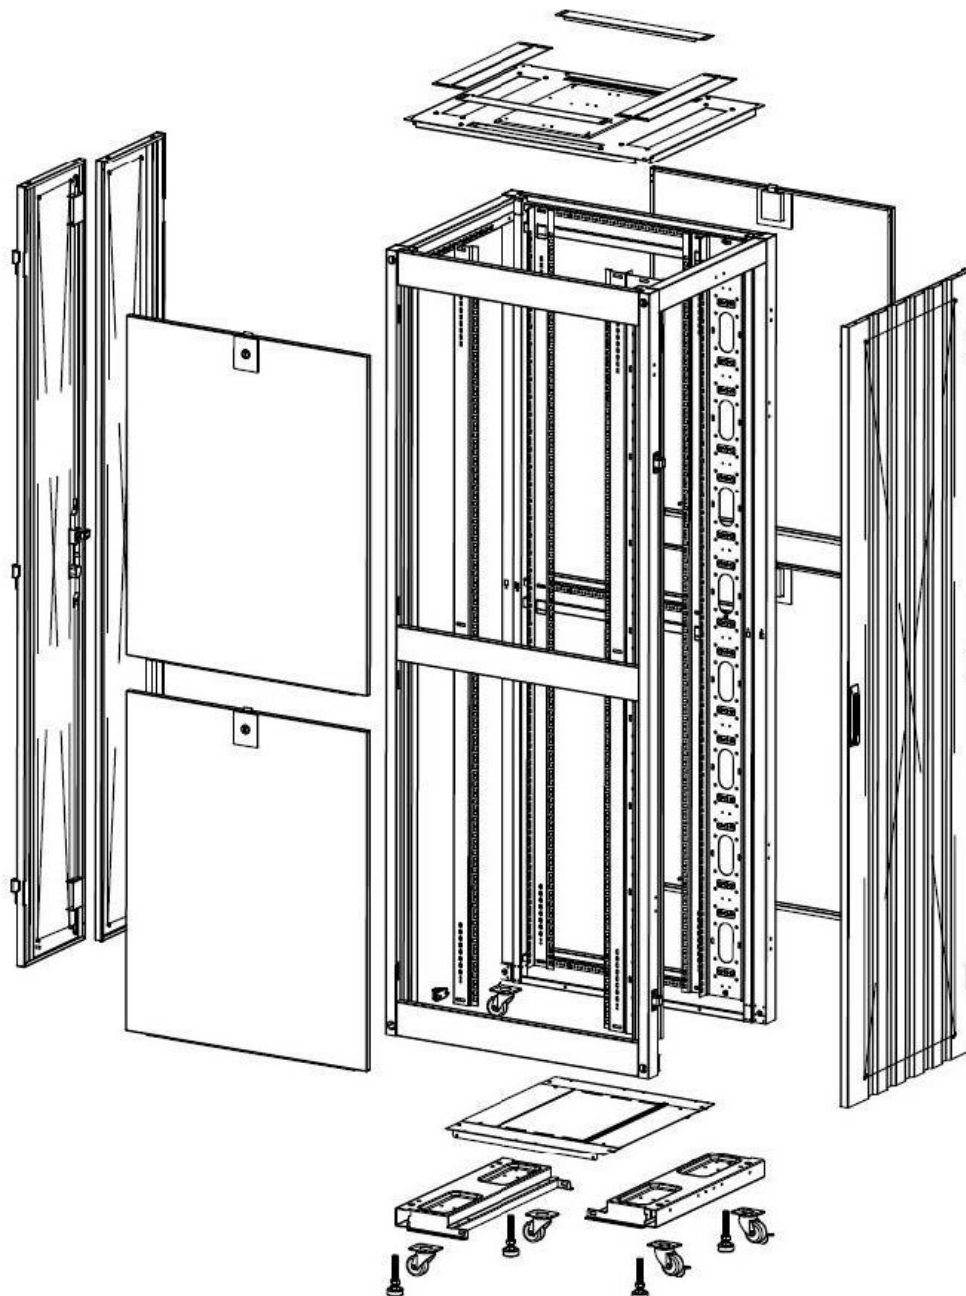

Environ ER600 42U Rack 600x1000mm W/Vented
(F) D/Vented (R) B/Panels No/Mgmt Grey White Flat
Pa...

Item Code: 542-42610-WDBN-GW-FP

excel
without compromise.

Exploded view