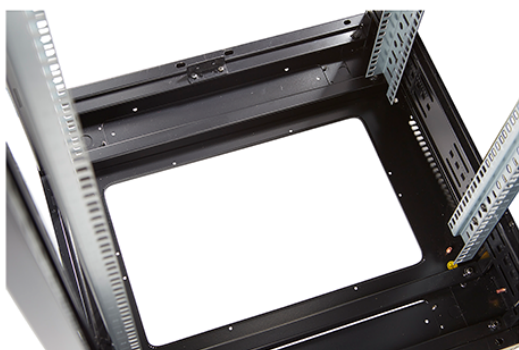

Large base entry