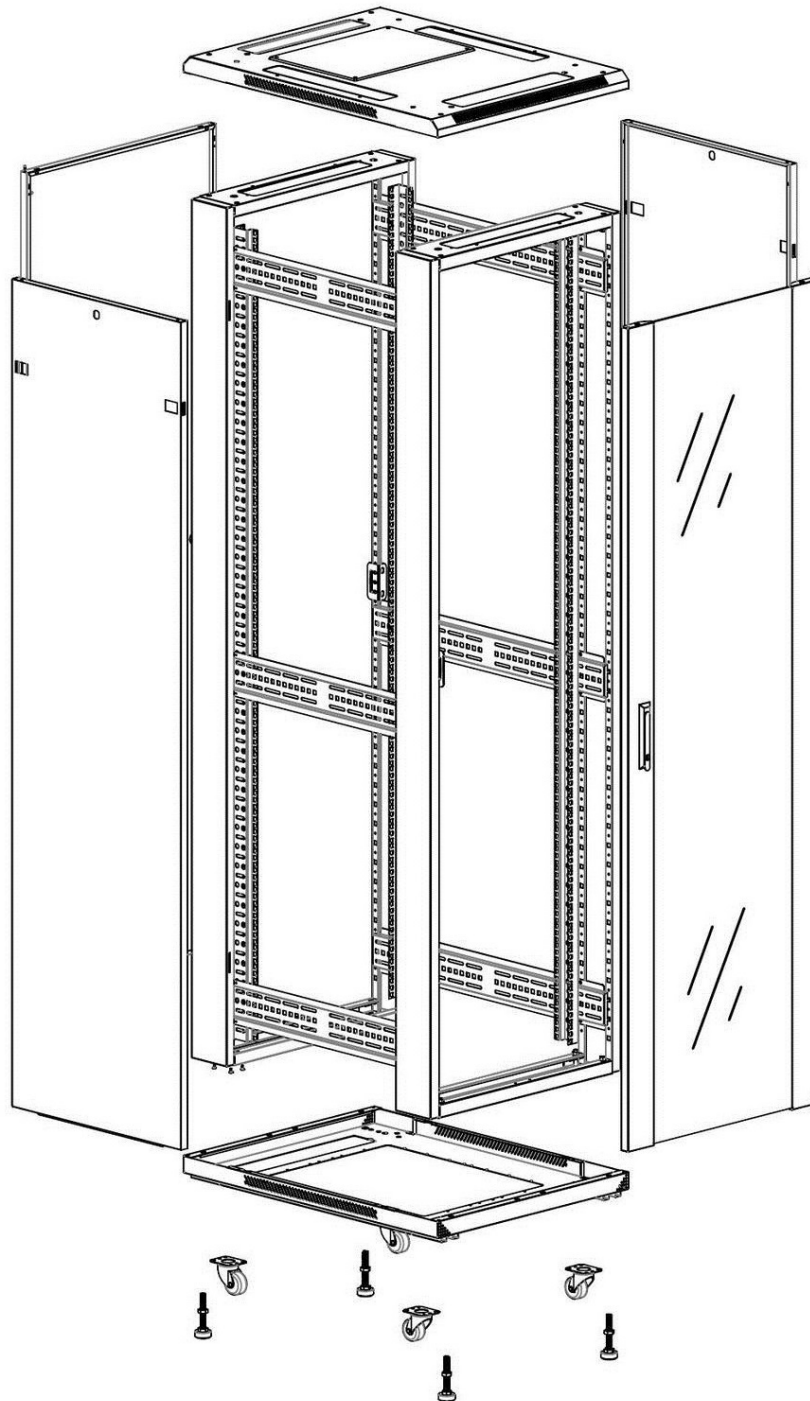

Environ CR600 42U Rack 600x600mm Glass (F) Steel (R)
B/Panels No/Mgmt Grey White Flat Pack

Part Code: 542-4266-GSBN-GW-FP

sales@excel-networking.com
excel-networking.com

Exploded view