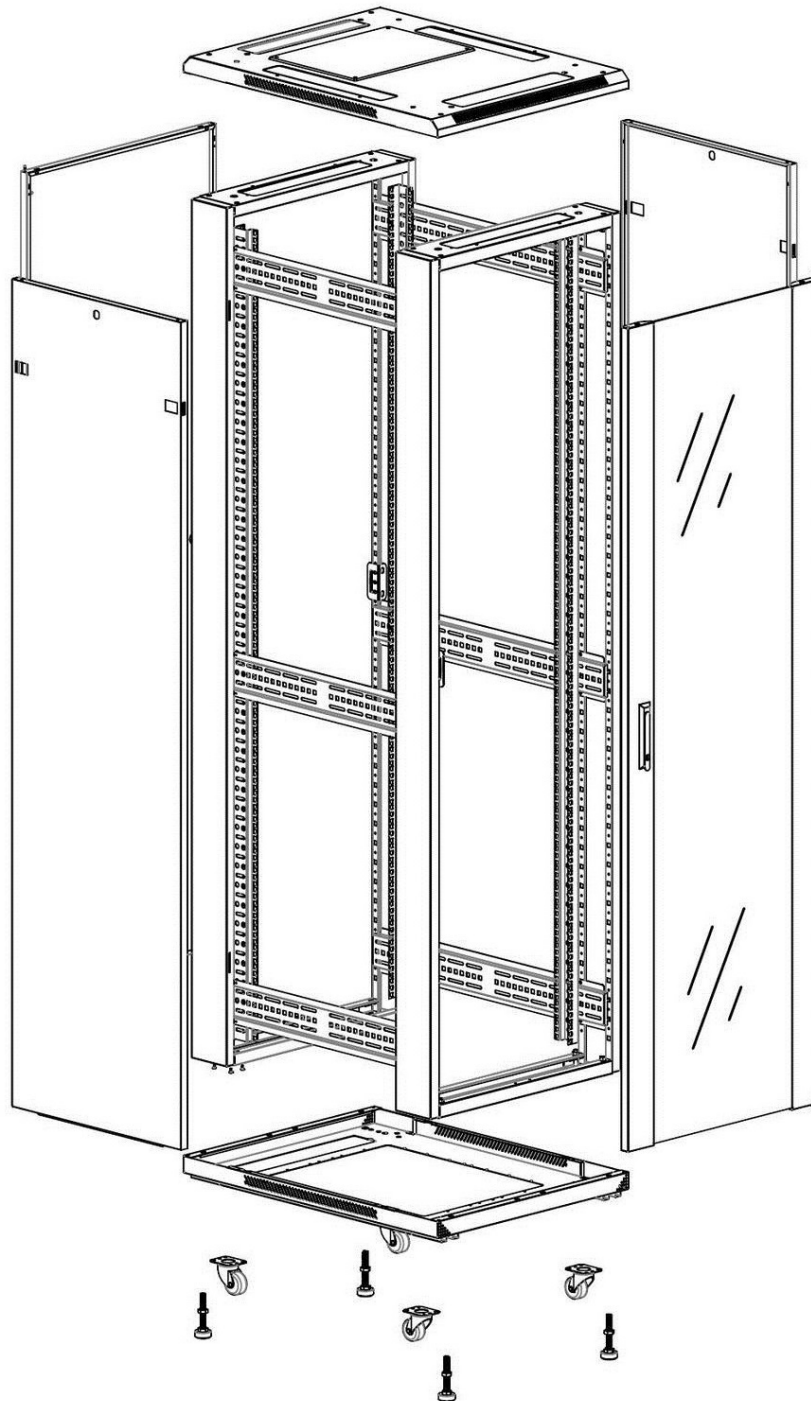

Environ CR600 42U Rack 600x600mm Glass (F) Steel (R)
B/Panels No/Mgmt Grey White Flat Pack

Part Code: 542-4266-GSBN-GW-FP

sales@excel-networking.com
excel-networking.com

Exploded view