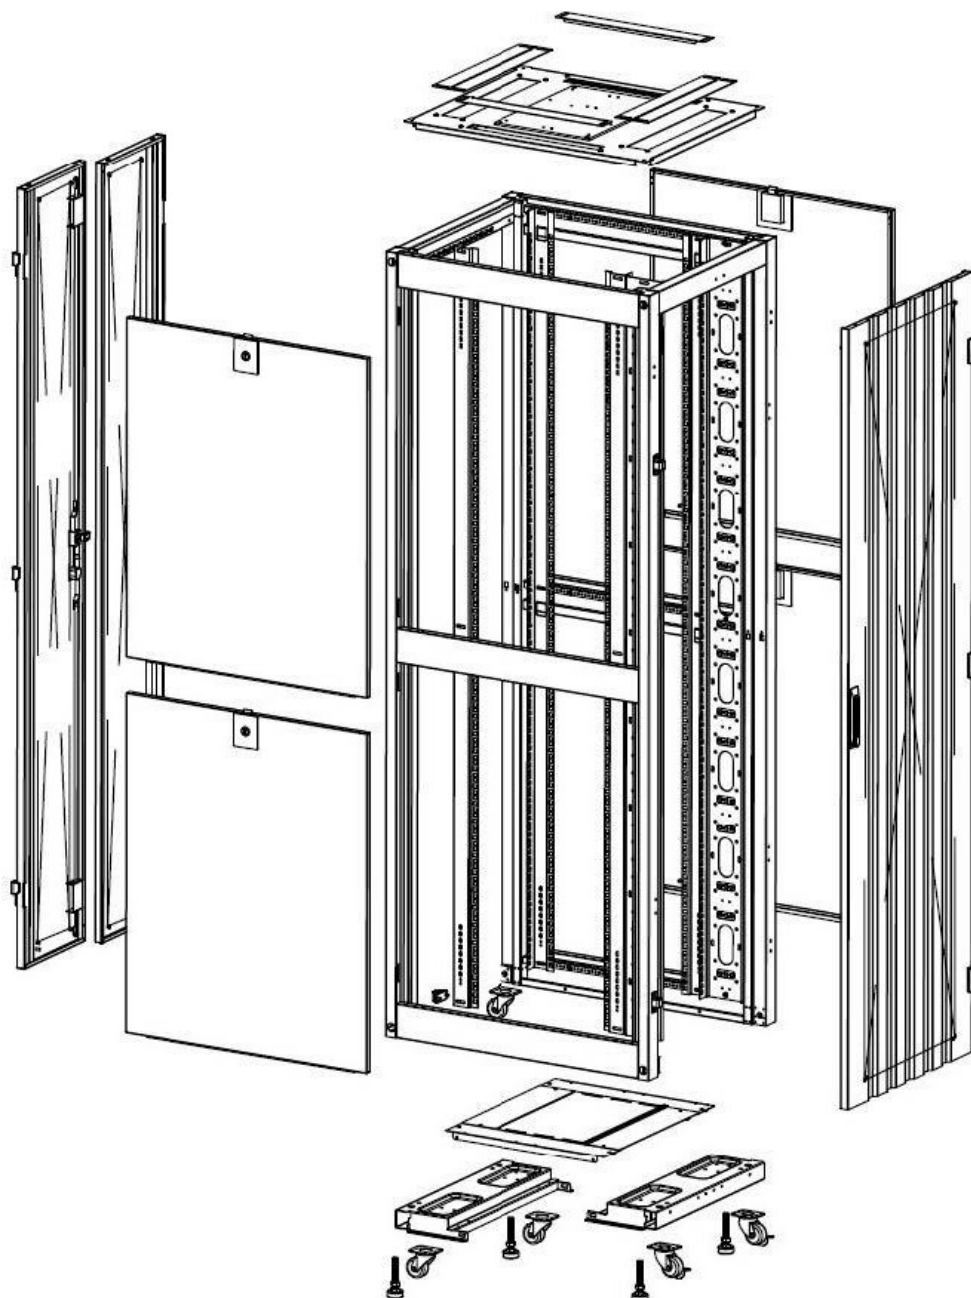

Environ ER600 42U Rack 600x600mm W/Vented (F)
D/Vented (R) B/Panels No/Mgmt Black

Item Code: 542-4266-WDBN-BK

excel
without compromise.

Exploded view