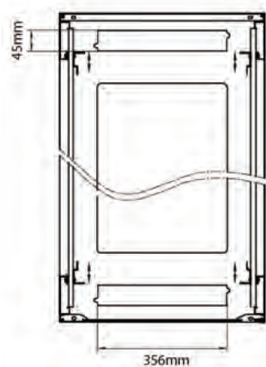

## Standards

Standard	Detail
ANSI/EIA-310-E	Electronic Industries Association standard for horizontal spacing, vertical hole spacing, rack opening and front panel width
BS EN 60297-3-100:2009	Mechanical structures for electronic equipment. Dimensions of mechanical structures of the 482,6 mm (19 in) series. Basic dimensions of front panels, subracks, chassis, racks and cabinets
DIN 41494 Part 1 & 7	Panel Mounting Racks For Electronics Equipments; Racks And Panels, Dimensions; Dimensions of cabinets and suites of racks
RoHS-II/III (2011/65/EU & 2015/863): 2023	Our products, demonstrate full adherence to the regulatory stipulations of the EU Directive 2011/65/EU (RoHS-II) and its corresponding delegated directive 2015/863 (RoHS-III).
WFD: 2023	Compliant to Waste Framework Directive
SCIP: 2023	Compliant - Does Not Contain Substances of Concern In articles as such or in complex objects (Products)
POPs (EU) No 2019/1021	EU Regulation for the restriction of Persistent Organic Pollutants.

Item Code: 542-4266-WDBN-BK

Product drawings

Front

Side

Rear

Roof

Base

Base Cut Out Dimensions

- 380 mm Wide
- by
- 276 mm Deep (600 mm deep rack)
- 476 mm Deep (800 mm deep rack)
- 676 mm Deep (1000 mm deep rack)

Environ ER600 42U Rack 600x600mm W/Vented (F)  
D/Vented (R) B/Panels No/Mgmt Black