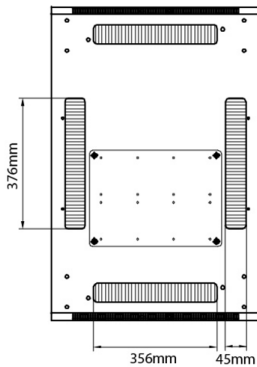

## Additional specifications

Specifications	Values
Material	SPCC Cold Rolled Steel
19" Rails	2.0 mm thick
Side Panels	1.0 mm thick
Other	1.2 mm thick
Front door	Handle cam lock
Rear door	Handle cam lock
Side panels lock	Single point barrel lock
Jacking feet additional height	50-80 mm
Castors additional height	70 mm

## Standards

Standard	Detail
ANSI/EIA-310-E	Electronic Industries Association standard for horizontal spacing, vertical hole spacing, rack opening and front panel width
BS EN 60297-3-100:2009	Mechanical structures for electronic equipment. Dimensions of mechanical structures of the 482,6 mm (19 in) series. Basic dimensions of front panels, subracks, chassis, racks and cabinets
DIN 41494 Part 1 & 7	Panel Mounting Racks For Electronics Equipments; Racks And Panels, Dimensions; Dimensions of cabinets and suites of racks
RoHS-II/III (2011/65/EU & 2015/863): 2023	Our products, demonstrate full adherence to the regulatory stipulations of the EU Directive 2011/65/EU (RoHS-II) and its corresponding delegated directive 2015/863 (RoHS-III).
WFD: 2023	Compliant to Waste Framework Directive
SCIP: 2023	Compliant - Does Not Contain Substances of Concern In articles as such or in complex objects (Products)
POPs (EU) No 2019/1021	EU Regulation for the restriction of Persistent Organic Pollutants.

Item Code: 542-4266-WDBN-BK

Product drawings

Front

Side

Rear

Roof

Base

Base Cut Out Dimensions

- 380 mm Wide
- by
- 276 mm Deep (600 mm deep rack)
- 476 mm Deep (800 mm deep rack)
- 676 mm Deep (1000 mm deep rack)

Environ ER600 42U Rack 600x600mm W/Vented (F)  
D/Vented (R) B/Panels No/Mgmt Black