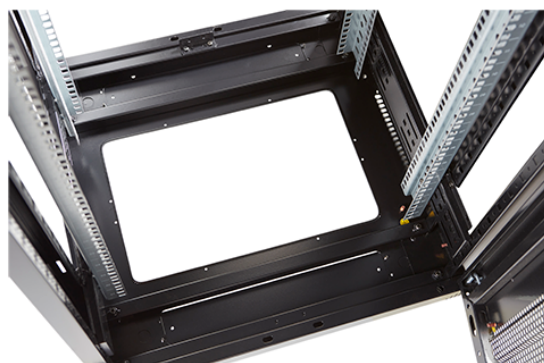

### Product images

Four-way brush entry roof panel

Quick-slam latch side panels

Swing handle wave vented front door

Wardrobe vented rear doors

Large base entry

U height profile markings

Environ ER600 42U Rack 600x600mm W/Vented (F)  
D/Vented (R) B/Panels No/Mgmt Black