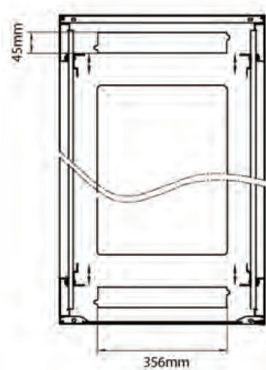

## Product drawings

Front

Side

Rear

Roof

Base

### Base Cut Out Dimensions

380 mm Wide  
by  
276 mm Deep (600 mm deep rack)  
476 mm Deep (800 mm deep rack)  
676 mm Deep (1000 mm deep rack)

Environ ER600 42U Rack 600x600mm W/Vented (F)  
D/Vented (R) B/Panels No/Mgmt Black Flat Pack