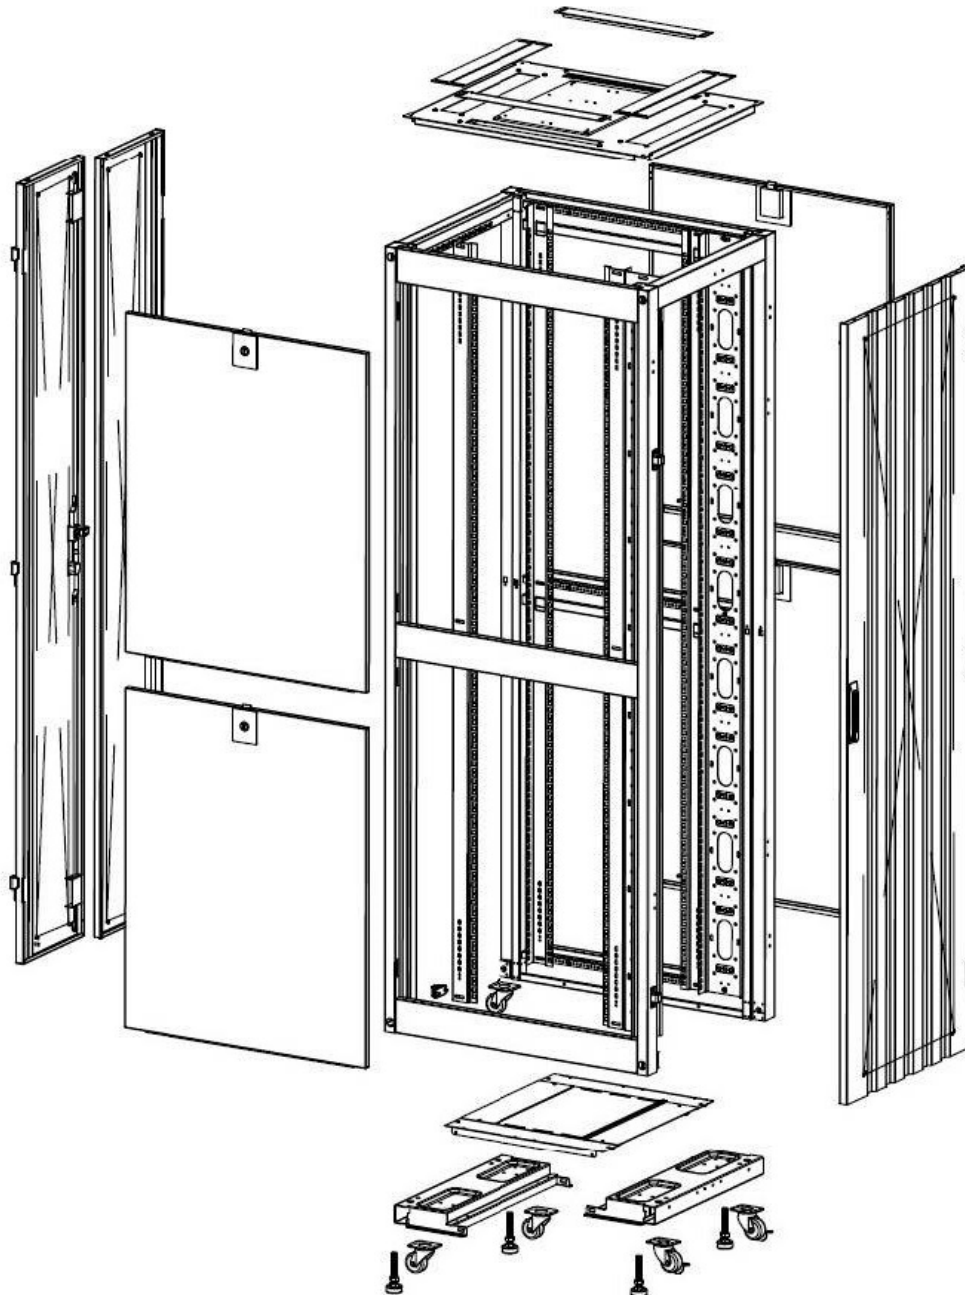

Environ ER600 42U Rack 600x600mm W/Vented (F)
D/Vented (R) B/Panels No/Mgmt Black Flat Pack

Part Code: 542-4266-WDBN-BK-FP

sales@excel-networking.com
excel-networking.com

Exploded view