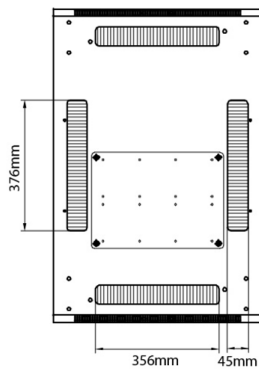

## Product drawings

Front

Side

Rear

Roof

Base

### Base Cut Out Dimensions

380 mm Wide  
by  
276 mm Deep (600 mm deep rack)  
476 mm Deep (800 mm deep rack)  
676 mm Deep (1000 mm deep rack)

Environ ER600 42U Rack 600x600mm W/Vented (F)  
D/Vented (R) B/Panels No/Mgmt Black Flat Pack