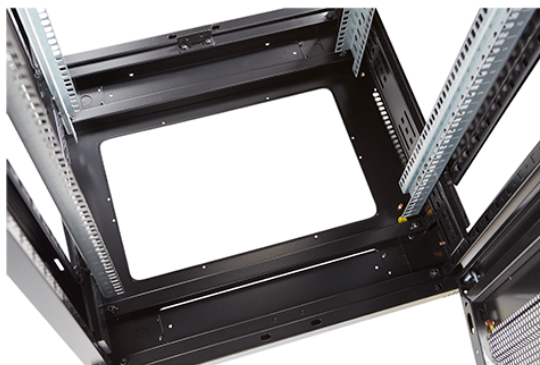

Large base entry