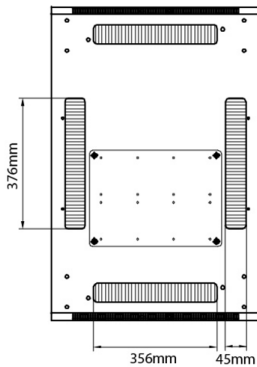

Additional specifications

Specifications	Values
Material	SPCC Cold Rolled Steel
19" Rails	2.0 mm thick
Side Panels	1.0 mm thick
Other	1.2 mm thick
Front door	Handle cam lock
Rear door	Handle cam lock
Side panels lock	Single point barrel lock
Jacking feet additional height	50-80 mm
Castors additional height	70 mm

Standards

Standard	Detail
ANSI/EIA-310-E	Electronic Industries Association standard for horizontal spacing, vertical hole spacing, rack opening and front panel width
BS EN 60297-3-100:2009	Mechanical structures for electronic equipment. Dimensions of mechanical structures of the 482,6 mm (19 in) series. Basic dimensions of front panels, subracks, chassis, racks and cabinets
DIN 41494 Part 1 & 7	Panel Mounting Racks For Electronics Equipments; Racks And Panels, Dimensions; Dimensions of cabinets and suites of racks
RoHS-II/-III (2011/65/EU & 2015/863): 2023	Our products, demonstrate full adherence to the regulatory stipulations of the EU Directive 2011/65/EU (RoHS-II) and its corresponding delegated directive 2015/863 (RoHS-III).
WFD: 2023	Compliant to Waste Framework Directive
SCIP: 2023	Compliant - Does Not Contain Substances of Concern In articles as such or in complex objects (Products)
POPs (EU) No 2019/1021	EU Regulation for the restriction of Persistent Organic Pollutants.

Product drawings

Front

Side

Rear

Roof

Base

Base Cut Out Dimensions

380 mm Wide
by
276 mm Deep (600 mm deep rack)
476 mm Deep (800 mm deep rack)
676 mm Deep (1000 mm deep rack)