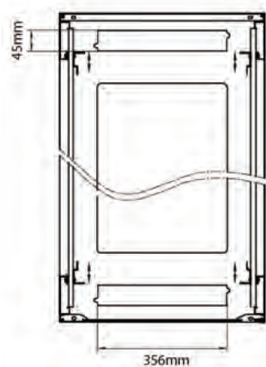

Base

Base Cut Out Dimensions

380 mm Wide
by
276 mm Deep (600 mm deep rack)
476 mm Deep (800 mm deep rack)
676 mm Deep (1000 mm deep rack)