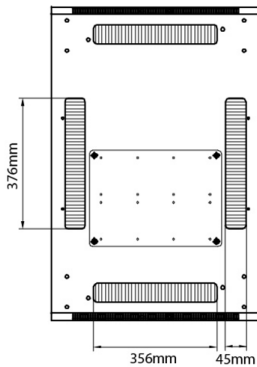

Environ ER600 42U Rack 600x600mm W/Vented (F)
D/Vented (R) B/Panels No/Mgmt Grey White

Item Code: 542-4266-WDBN-GW

Product drawings

Roof

Base Cut Out Dimensions

380 mm Wide
by
276 mm Deep (600 mm deep rack)
476 mm Deep (800 mm deep rack)
676 mm Deep (1000 mm deep rack)