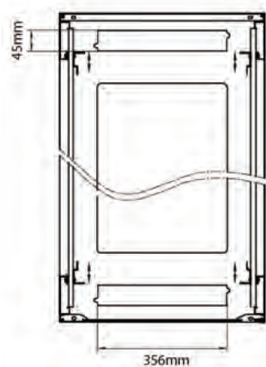

Additional specifications

Specifications	Values
Material	SPCC Cold Rolled Steel
19" Rails	2.0 mm thick
Side Panels	1.0 mm thick
Other	1.2 mm thick
Front door	Handle cam lock
Rear door	Handle cam lock
Side panels lock	Single point barrel lock
Jacking feet additional height	50-80 mm
Castors additional height	70 mm

Standards

Standard	Detail
ANSI/EIA-310-E	Electronic Industries Association standard for horizontal spacing, vertical hole spacing, rack opening and front panel width
BS EN 60297-3-100:2009	Mechanical structures for electronic equipment. Dimensions of mechanical structures of the 482,6 mm (19 in) series. Basic dimensions of front panels, subracks, chassis, racks and cabinets
DIN 41494 Part 1 & 7	Panel Mounting Racks For Electronics Equipments; Racks And Panels, Dimensions; Dimensions of cabinets and suites of racks
RoHS-II/-III (2011/65/EU & 2015/863): 2023	Our products, demonstrate full adherence to the regulatory stipulations of the EU Directive 2011/65/EU (RoHS-II) and its corresponding delegated directive 2015/863 (RoHS-III).
WFD: 2023	Compliant to Waste Framework Directive
SCIP: 2023	Compliant - Does Not Contain Substances of Concern In articles as such or in complex objects (Products)
POPs (EU) No 2019/1021	EU Regulation for the restriction of Persistent Organic Pollutants.

Product drawings

Front

Side

Rear

Roof

Base

Base Cut Out Dimensions

380 mm Wide
by
276 mm Deep (600 mm deep rack)
476 mm Deep (800 mm deep rack)
676 mm Deep (1000 mm deep rack)