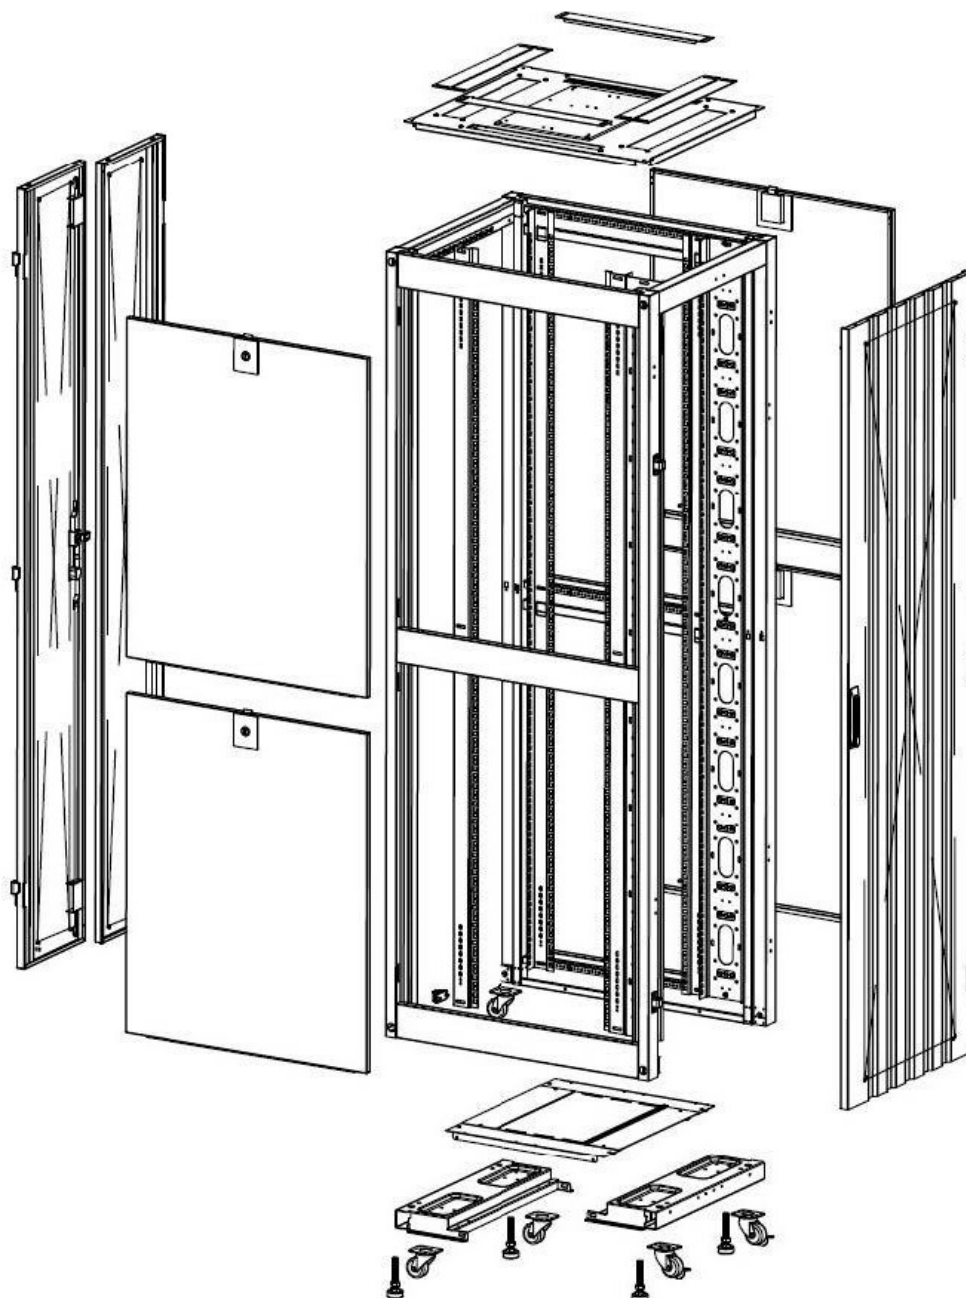

Environ ER600 42U Rack 600x600mm W/Vented (F)
D/Vented (R) B/Panels No/Mgmt Grey White

Item Code: 542-4266-WDBN-GW

excel
without compromise.

Exploded view