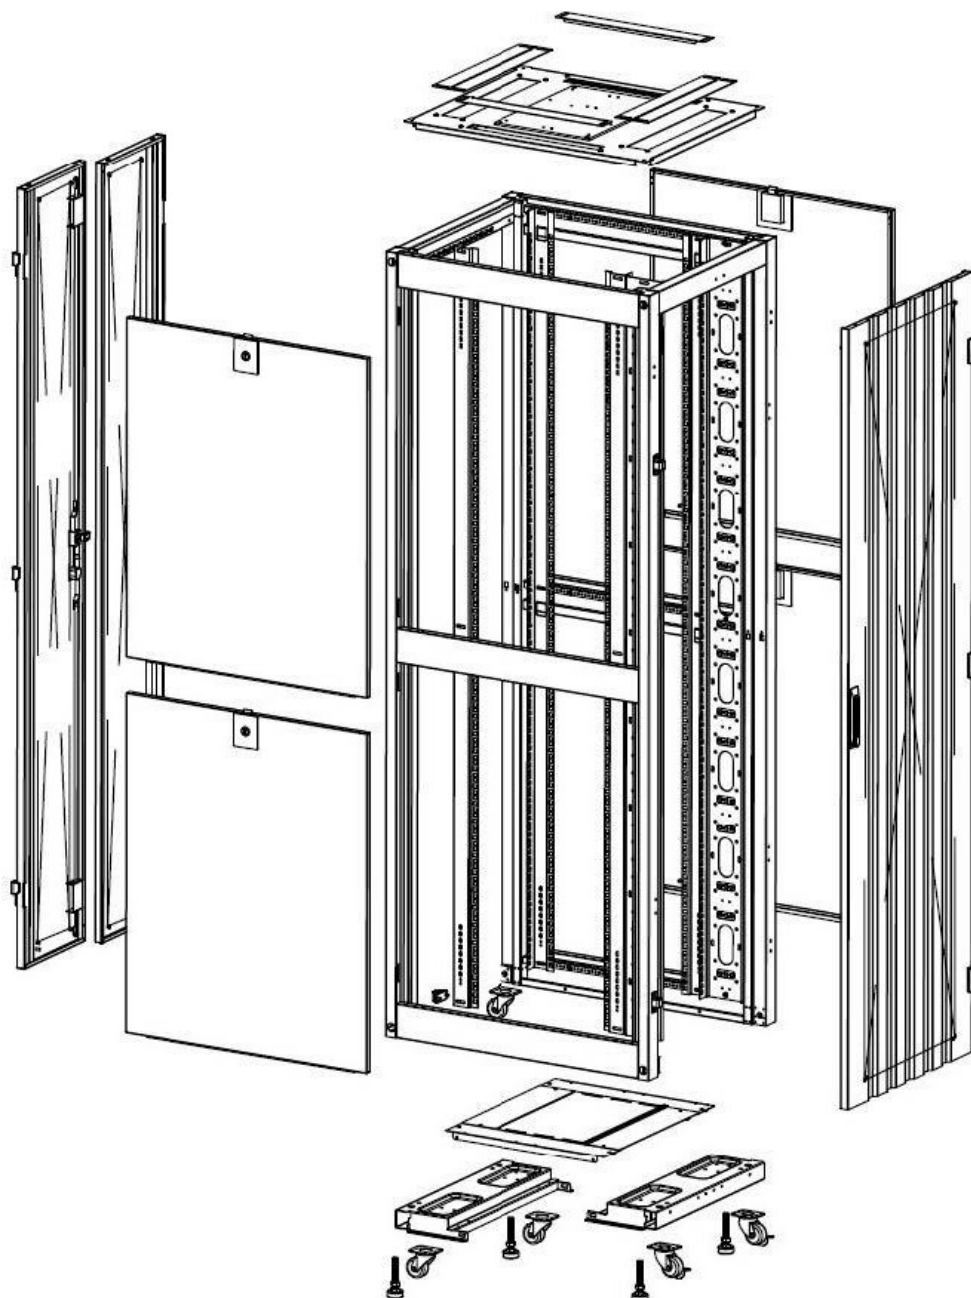

Environ ER600 42U Rack 600x600mm W/Vented (F)
D/Vented (R) B/Panels No/Mgmt Grey White

Item Code: 542-4266-WDBN-GW

excel
without compromise.

Exploded view