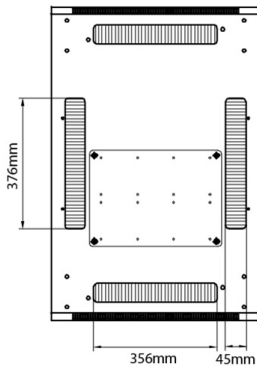

Additional specifications

Specifications	Values
Material	SPCC Cold Rolled Steel
19" Rails	2.0 mm thick
Side Panels	1.0 mm thick
Other	1.2 mm thick
Front door	Handle cam lock
Rear door	Handle cam lock
Side panels lock	Single point barrel lock
Jacking feet additional height	50-80 mm
Castors additional height	70 mm

Standards

Standard	Detail
ANSI/EIA-310-E	Electronic Industries Association standard for horizontal spacing, vertical hole spacing, rack opening and front panel width
BS EN 60297-3-100:2009	Mechanical structures for electronic equipment. Dimensions of mechanical structures of the 482,6 mm (19 in) series. Basic dimensions of front panels, subracks, chassis, racks and cabinets
DIN 41494 Part 1 & 7	Panel Mounting Racks For Electronics Equipments; Racks And Panels, Dimensions; Dimensions of cabinets and suites of racks
RoHS-II/III (2011/65/EU & 2015/863): 2023	Our products, demonstrate full adherence to the regulatory stipulations of the EU Directive 2011/65/EU (RoHS-II) and its corresponding delegated directive 2015/863 (RoHS-III).
WFD: 2023	Compliant to Waste Framework Directive
SCIP: 2023	Compliant - Does Not Contain Substances of Concern In articles as such or in complex objects (Products)
POPs (EU) No 2019/1021	EU Regulation for the restriction of Persistent Organic Pollutants.

Item Code: 542-4266-WDBN-GW-FP

Product drawings

Front

Side

Rear

Roof

Base

Base Cut Out Dimensions

380 mm Wide
by
276 mm Deep (600 mm deep rack)
476 mm Deep (800 mm deep rack)
676 mm Deep (1000 mm deep rack)

Environ ER600 42U Rack 600x600mm W/Vented (F)
D/Vented (R) B/Panels No/Mgmt Grey White Flat
Pac...