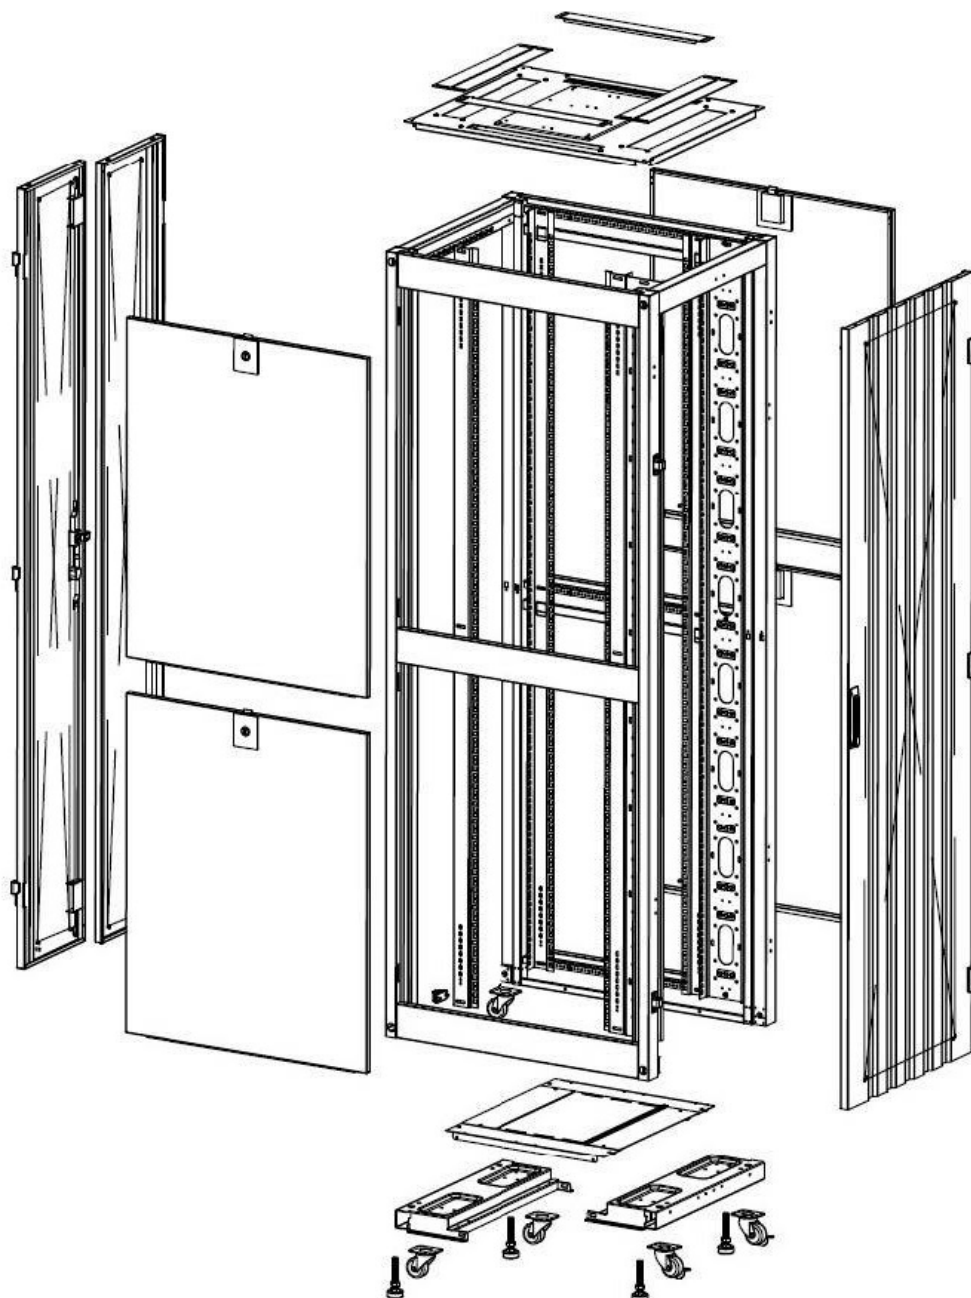

Environ ER600 42U Rack 600x600mm W/Vented (F)
D/Vented (R) B/Panels No/Mgmt Grey White Flat
Pac...

excel
without compromise.

Item Code: 542-4266-WDBN-GW-FP

Exploded view