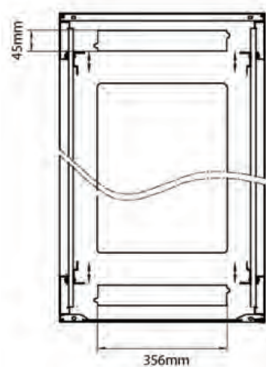

Additional specifications

Specifications	Values
Material	SPCC Cold Rolled Steel
19" Rails	2.0 mm thick
Side Panels	1.0 mm thick
Other	1.2 mm thick
Front door	Handle cam lock
Rear door	Handle cam lock
Side panels lock	Single point barrel lock
Jacking feet additional height	50-80 mm
Castors additional height	70 mm

Standards

Standard	Detail
ANSI/EIA-310-E	Electronic Industries Association standard for horizontal spacing, vertical hole spacing, rack opening and front panel width
BS EN 60297-3-100:2009	Mechanical structures for electronic equipment. Dimensions of mechanical structures of the 482,6 mm (19 in) series. Basic dimensions of front panels, subracks, chassis, racks and cabinets
DIN 41494 Part 1 & 7	Panel Mounting Racks For Electronics Equipments; Racks And Panels, Dimensions; Dimensions of cabinets and suites of racks
RoHS-II/III (2011/65/EU & 2015/863): 2023	Our products, demonstrate full adherence to the regulatory stipulations of the EU Directive 2011/65/EU (RoHS-II) and its corresponding delegated directive 2015/863 (RoHS-III).
WFD: 2023	Compliant to Waste Framework Directive
SCIP: 2023	Compliant - Does Not Contain Substances of Concern In articles as such or in complex objects (Products)
POPs (EU) No 2019/1021	EU Regulation for the restriction of Persistent Organic Pollutants.

Item Code: 542-4266-WDBN-GW-FP

Product drawings

Front

Side

Rear

Roof

Base

Base Cut Out Dimensions

380 mm Wide
by
276 mm Deep (600 mm deep rack)
476 mm Deep (800 mm deep rack)
676 mm Deep (1000 mm deep rack)

Environ ER600 42U Rack 600x600mm W/Vented (F)
D/Vented (R) B/Panels No/Mgmt Grey White Flat
Pac...