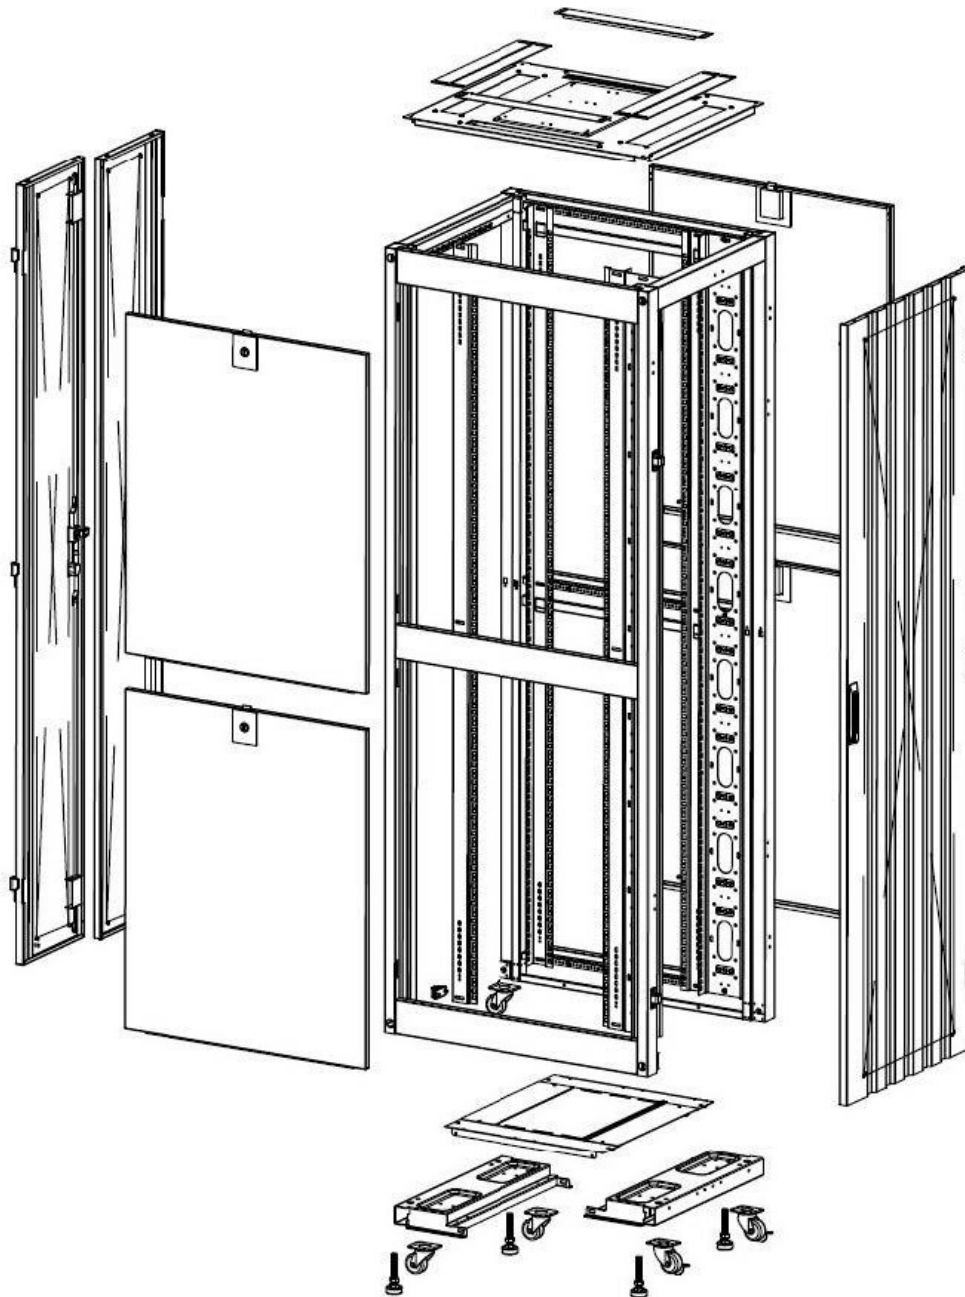

Environ ER600 42U Rack 600x600mm W/Vented (F)
D/Vented (R) B/Panels No/Mgmt Grey White Flat
Pac...

excel
without compromise.

Item Code: 542-4266-WDBN-GW-FP

Exploded view