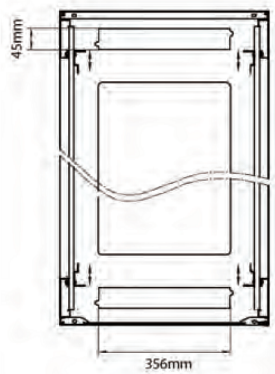

Environ CR600 42U Rack 600x800mm Glass (F) Steel (R) B/Panels No/Mgmt Black

Item Code: 542-4268-GSBN-BK

Standards

Standard	Detail
ANSI/EIA-310-E	Electronic Industries Association standard for horizontal spacing, vertical hole spacing, rack opening and front panel width
BS EN 60297-3-100:2009	Mechanical structures for electronic equipment. Dimensions of mechanical structures of the 482,6 mm (19 in) series. Basic dimensions of front panels, subracks, chassis, racks and cabinets
DIN 41494 Part 1 & 7	Panel Mounting Racks For Electronics Equipments; Racks And Panels, Dimensions; Dimensions of cabinets and suites of racks
RoHS-II/III (2011/65/EU & 2015/863): 2023	Our products, demonstrate full adherence to the regulatory stipulations of the EU Directive 2011/65/EU (RoHS-II) and its corresponding delegated directive 2015/863 (RoHS-III).
WFD: 2023	Compliant to Waste Framework Directive
SCIP: 2023	Compliant - Does Not Contain Substances of Concern In articles as such or in complex objects (Products)
POPs (EU) No 2019/1021	EU Regulation for the restriction of Persistent Organic Pollutants.

Base

Base Cut Out Dimensions

380 mm Wide
by
276 mm Deep (600 mm deep rack)
476 mm Deep (800 mm deep rack)
676 mm Deep (1000 mm deep rack)

Part Number Table

Part Number	Description
542-1566-GSBN-BK	Environ CR600 15U Rack 600x600mm Glass (F) Steel (R) B/Panels No/Mgmt Black
542-1566-GSBN-BK-FP	Environ CR600 15U Rack 600x600mm Glass (F) Steel (R) B/Panels No/Mgmt Black Flat Pack