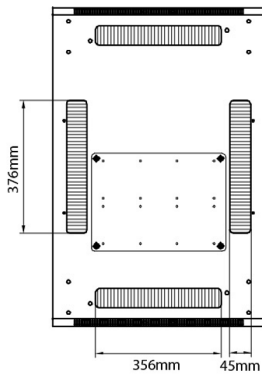

Environ CR600 42U Rack 600x800mm Glass (F)
Steel (R) B/Panels No/Mgmt Black

Item Code: 542-4268-GSBN-BK

Product drawings

Roof

Base Cut Out Dimensions

380 mm Wide
by
276 mm Deep (600 mm deep rack)
476 mm Deep (800 mm deep rack)
676 mm Deep (1000 mm deep rack)

Part Number Table

Part Number	Description
542-1566-GSBN-BK	Environ CR600 15U Rack 600x600mm Glass (F) Steel (R) B/Panels No/Mgmt Black
542-1566-GSBN-BK-FP	Environ CR600 15U Rack 600x600mm Glass (F) Steel (R) B/Panels No/Mgmt Black Flat Pack