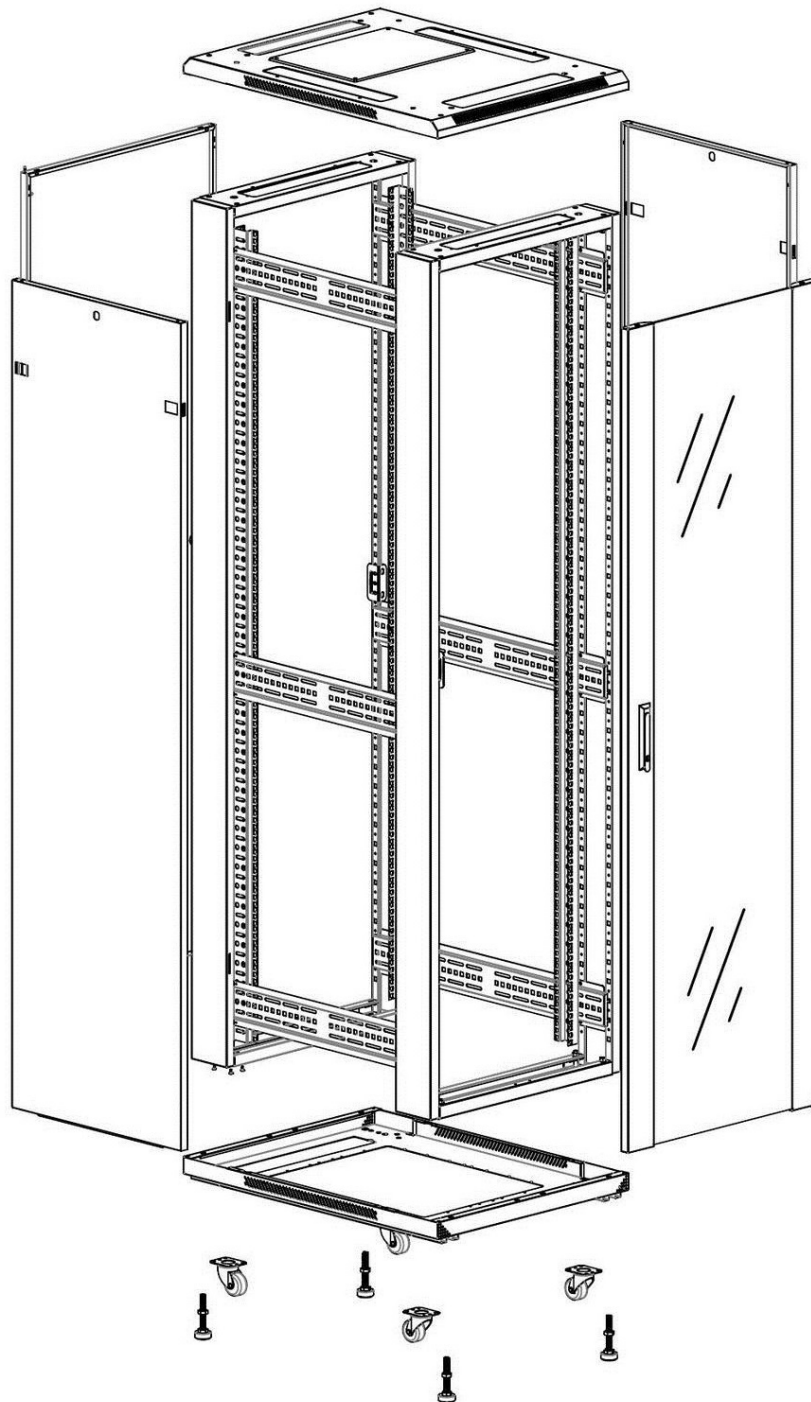

Environ CR600 42U Rack 600x800mm Glass (F)
Steel (R) B/Panels No/Mgmt Black

Item Code: 542-4268-GSBN-BK

excel
without compromise.

Exploded view