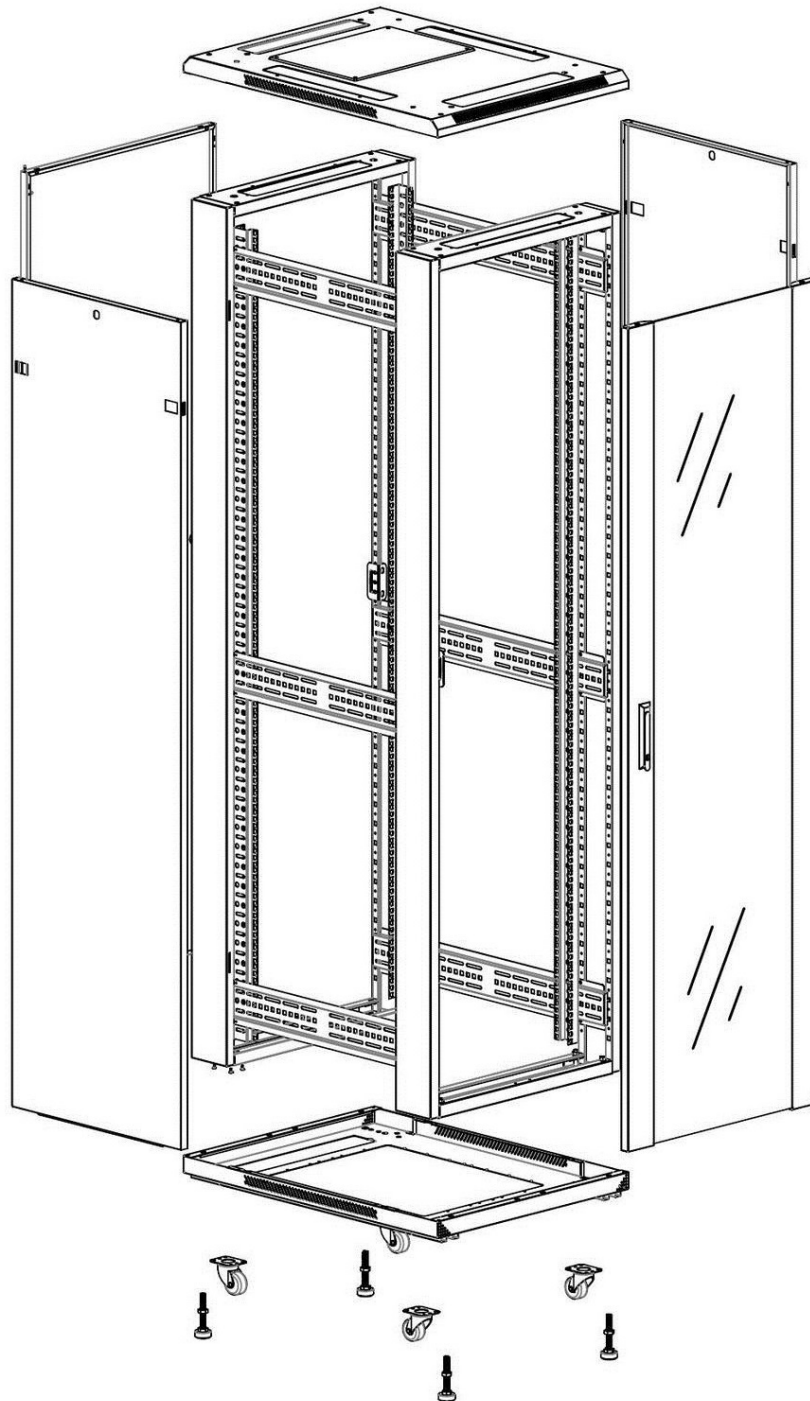

Environ CR600 42U Rack 600x800mm Glass (F) Steel (R)
B/Panels No/Mgmt Black Flat Pack

Part Code: 542-4268-GSBN-BK-FP

sales@excel-networking.com
excel-networking.com

Exploded view