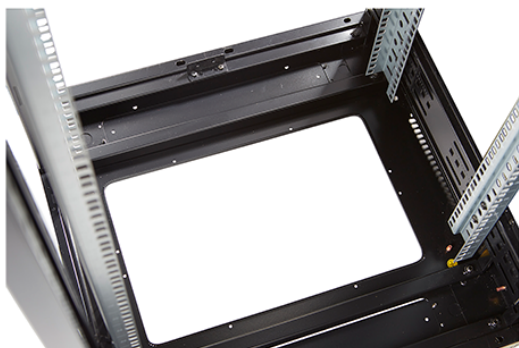

### Product images

Four-way brush entry roof panel

Quick-slam latch side panels

Swing handle glass front door

Steel rear door

Large base entry

U height profile markings

Environ CR600 42U Rack 600x800mm Glass (F)  
Steel (R) B/Panels No/Mgmt Grey White