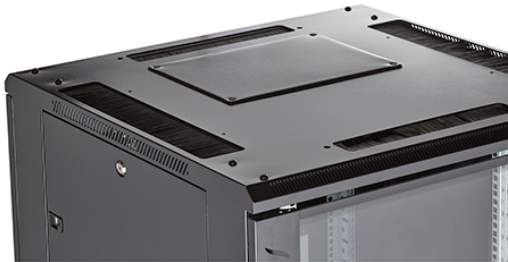

Environ CR600 42U Rack 600x800mm Glass (F)
Steel (R) B/Panels No/Mgmt Grey White

Item Code: 542-4268-GSBN-GW

excel
without compromise.

Product images

Four-way brush entry roof panel