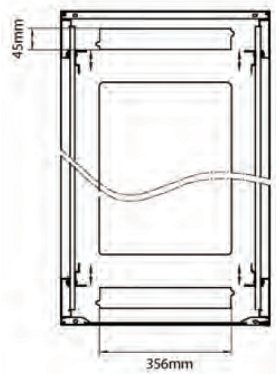

## Standards

Standard	Detail
ANSI/EIA-310-E	Electronic Industries Association standard for horizontal spacing, vertical hole spacing, rack opening and front panel width
BS EN 60297-3-100:2009	Mechanical structures for electronic equipment. Dimensions of mechanical structures of the 482,6 mm (19 in) series. Basic dimensions of front panels, subracks, chassis, racks and cabinets
DIN 41494 Part 1 & 7	Panel Mounting Racks For Electronics Equipments; Racks And Panels, Dimensions; Dimensions of cabinets and suites of racks
RoHS-II/III (2011/65/EU & 2015/863): 2023	Our products, demonstrate full adherence to the regulatory stipulations of the EU Directive 2011/65/EU (RoHS-II) and its corresponding delegated directive 2015/863 (RoHS-III).
WFD: 2023	Compliant to Waste Framework Directive
SCIP: 2023	Compliant - Does Not Contain Substances of Concern In articles as such or in complex objects (Products)
POPs (EU) No 2019/1021	EU Regulation for the restriction of Persistent Organic Pollutants.

Side

Rear

Roof

Base

Base Cut Out Dimensions

380 mm Wide  
by  
276 mm Deep (600 mm deep rack)  
476 mm Deep (800 mm deep rack)  
676 mm Deep (1000 mm deep rack)

Part Number Table

Part Number	Description
542-1566-GSBN-BK	Environ CR600 15U Rack 600x600mm Glass (F) Steel (R) B/Panels No/Mgmt Black
542-1566-GSBN-BK-FP	Environ CR600 15U Rack 600x600mm Glass (F) Steel (R) B/Panels No/Mgmt Black Flat Pack