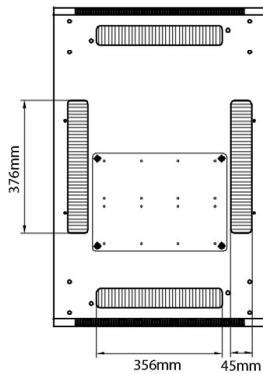

## Standards

Standard	Detail
ANSI/EIA-310-E	Electronic Industries Association standard for horizontal spacing, vertical hole spacing, rack opening and front panel width
BS EN 60297-3-100:2009	Mechanical structures for electronic equipment. Dimensions of mechanical structures of the 482,6 mm (19 in) series. Basic dimensions of front panels, subracks, chassis, racks and cabinets
DIN 41494 Part 1 & 7	Panel Mounting Racks For Electronics Equipments; Racks And Panels, Dimensions; Dimensions of cabinets and suites of racks
RoHS-II/III (2011/65/EU & 2015/863): 2023	Our products, demonstrate full adherence to the regulatory stipulations of the EU Directive 2011/65/EU (RoHS-II) and its corresponding delegated directive 2015/863 (RoHS-III).
WFD: 2023	Compliant to Waste Framework Directive
SCIP: 2023	Compliant - Does Not Contain Substances of Concern In articles as such or in complex objects (Products)
POPs (EU) No 2019/1021	EU Regulation for the restriction of Persistent Organic Pollutants.

Side

Rear

Roof

Base

Base Cut Out Dimensions

380 mm Wide  
by  
276 mm Deep (600 mm deep rack)  
476 mm Deep (800 mm deep rack)  
676 mm Deep (1000 mm deep rack)

Part Number Table

Part Number	Description
542-1566-GSBN-BK	Environ CR600 15U Rack 600x600mm Glass (F) Steel (R) B/Panels No/Mgmt Black
542-1566-GSBN-BK-FP	Environ CR600 15U Rack 600x600mm Glass (F) Steel (R) B/Panels No/Mgmt Black Flat Pack