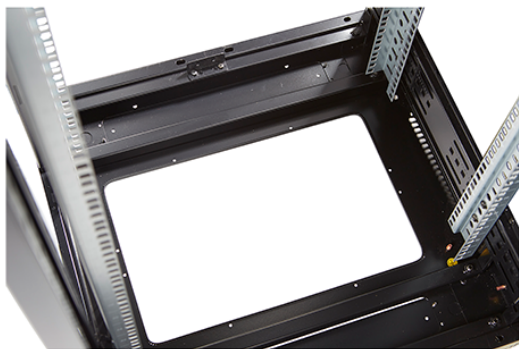

Large base entry