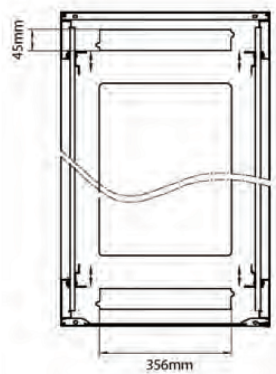

## Product drawings

Front

Side

Rear

Roof

Base

### Base Cut Out Dimensions

380 mm Wide  
by  
276 mm Deep (600 mm deep rack)  
476 mm Deep (800 mm deep rack)  
676 mm Deep (1000 mm deep rack)