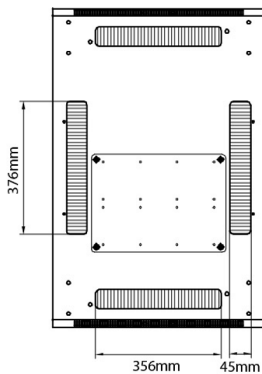

## Product drawings

Front

Side

Rear

Roof

Base

### Base Cut Out Dimensions

380 mm Wide  
by  
276 mm Deep (600 mm deep rack)  
476 mm Deep (800 mm deep rack)  
676 mm Deep (1000 mm deep rack)