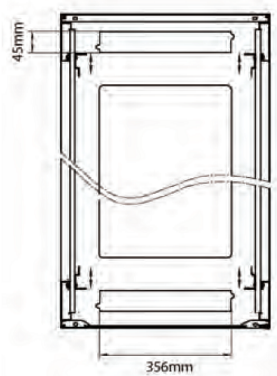

sales@excel-networking.com
excel-networking.com

Product drawings

Front

Side

Rear

Roof

Base

Base Cut Out Dimensions

380 mm Wide
by
276 mm Deep (600 mm deep rack)
476 mm Deep (800 mm deep rack)
676 mm Deep (1000 mm deep rack)

Environ CR600 42U Rack 600x800mm Glass (F) Steel (R) B/Panels No/Mgmt Grey White Flat Pack

Part Code: 542-4268-GSBN-GW-FP