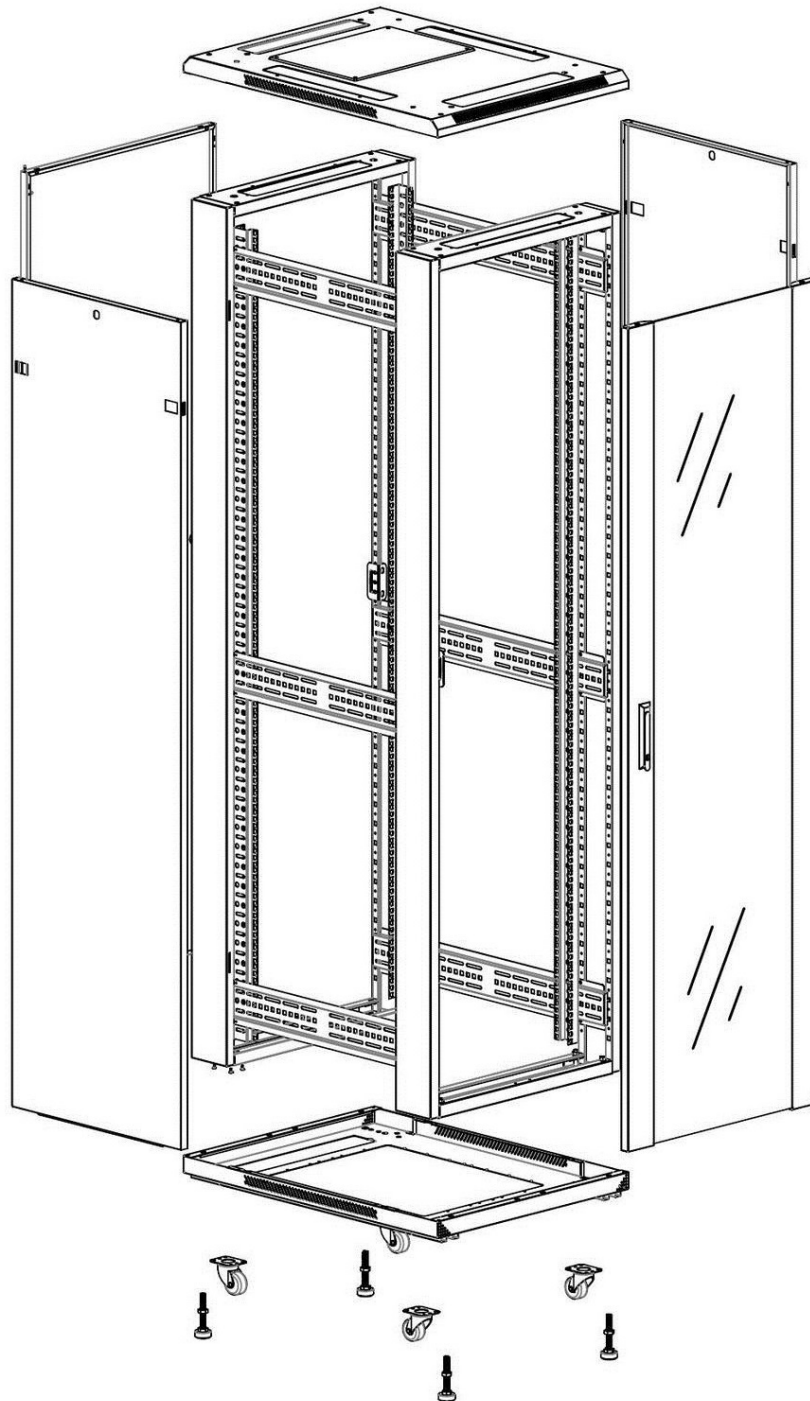

Environ CR600 42U Rack 600x800mm Glass (F) Steel (R)
B/Panels No/Mgmt Grey White Flat Pack

Part Code: 542-4268-GSBN-GW-FP

sales@excel-networking.com
excel-networking.com

Exploded view