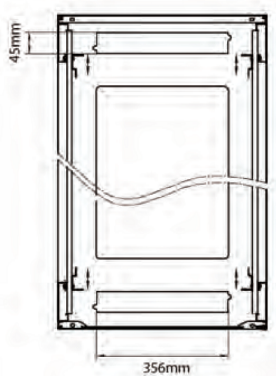

### Dessins de produits

Front

Side

Rear

Roof

Base

#### Base Cut Out Dimensions

380 mm Wide  
by  
276 mm Deep (600 mm deep rack)  
476 mm Deep (800 mm deep rack)  
676 mm Deep (1000 mm deep rack)