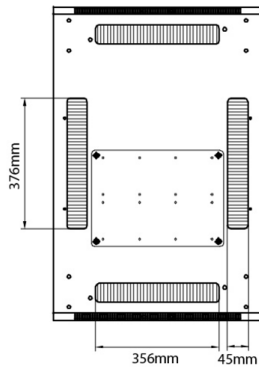

Additional specifications

Specifications	Values
Material	SPCC Cold Rolled Steel
19" Rails	2.0 mm thick
Side Panels	1.0 mm thick
Other	1.2 mm thick
Front door	Handle cam lock
Rear door	Handle cam lock
Side panels lock	Single point barrel lock
Jacking feet additional height	50-80 mm
Castors additional height	70 mm

Environ ER600 42U Rack 600x800mm W/Vented (F) D/Vented (R) B/Panels No/Mgmt Black

Item Code: 542-4268-WDBN-BK

Standards

Standard	Detail
ANSI/EIA-310-E	Electronic Industries Association standard for horizontal spacing, vertical hole spacing, rack opening and front panel width
BS EN 60297-3-100:2009	Mechanical structures for electronic equipment. Dimensions of mechanical structures of the 482,6 mm (19 in) series. Basic dimensions of front panels, subracks, chassis, racks and cabinets
DIN 41494 Part 1 & 7	Panel Mounting Racks For Electronics Equipments; Racks And Panels, Dimensions; Dimensions of cabinets and suites of racks
RoHS-II/III (2011/65/EU & 2015/863): 2023	Our products, demonstrate full adherence to the regulatory stipulations of the EU Directive 2011/65/EU (RoHS-II) and its corresponding delegated directive 2015/863 (RoHS-III).
WFD: 2023	Compliant to Waste Framework Directive
SCIP: 2023	Compliant - Does Not Contain Substances of Concern In articles as such or in complex objects (Products)
POPs (EU) No 2019/1021	EU Regulation for the restriction of Persistent Organic Pollutants.

Product drawings

Front

Side

Rear

Roof

Base

Base Cut Out Dimensions

380 mm Wide
by
276 mm Deep (600 mm deep rack)
476 mm Deep (800 mm deep rack)
676 mm Deep (1000 mm deep rack)