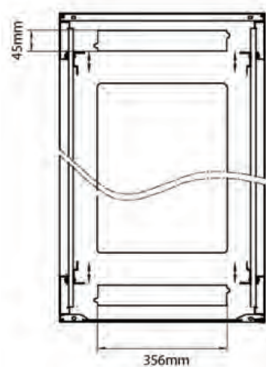

Additional specifications

Specifications	Values
Material	SPCC Cold Rolled Steel
19" Rails	2.0 mm thick
Side Panels	1.0 mm thick
Other	1.2 mm thick
Front door	Handle cam lock
Rear door	Handle cam lock
Side panels lock	Single point barrel lock
Jacking feet additional height	50-80 mm
Castors additional height	70 mm

Environ ER600 42U Rack 600x800mm W/Vented (F) D/Vented (R) B/Panels No/Mgmt Black

Item Code: 542-4268-WDBN-BK

Standards

Standard	Detail
ANSI/EIA-310-E	Electronic Industries Association standard for horizontal spacing, vertical hole spacing, rack opening and front panel width
BS EN 60297-3-100:2009	Mechanical structures for electronic equipment. Dimensions of mechanical structures of the 482,6 mm (19 in) series. Basic dimensions of front panels, subracks, chassis, racks and cabinets
DIN 41494 Part 1 & 7	Panel Mounting Racks For Electronics Equipments; Racks And Panels, Dimensions; Dimensions of cabinets and suites of racks
RoHS-II/III (2011/65/EU & 2015/863): 2023	Our products, demonstrate full adherence to the regulatory stipulations of the EU Directive 2011/65/EU (RoHS-II) and its corresponding delegated directive 2015/863 (RoHS-III).
WFD: 2023	Compliant to Waste Framework Directive
SCIP: 2023	Compliant - Does Not Contain Substances of Concern In articles as such or in complex objects (Products)
POPs (EU) No 2019/1021	EU Regulation for the restriction of Persistent Organic Pollutants.

Product drawings

Front

Side

Rear

Roof

Base

Base Cut Out Dimensions

380 mm Wide
by
276 mm Deep (600 mm deep rack)
476 mm Deep (800 mm deep rack)
676 mm Deep (1000 mm deep rack)

Environ ER600 42U Rack 600x800mm W/Vented (F)
D/Vented (R) B/Panels No/Mgmt Black

Item Code: 542-4268-WDBN-BK

excel
without compromise.

Exploded view

Environ ER600 42U Rack 600x800mm W/Vented (F) D/Vented (R) B/Panels No/Mgmt Black