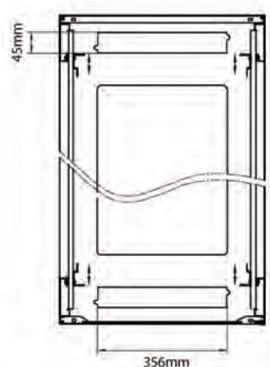

Specifications	Values
Material	SPCC Cold Rolled Steel
19" Rails	2.0 mm thick
Side Panels	1.0 mm thick
Other	1.2 mm thick
Front door	Handle cam lock
Rear door	Handle cam lock
Side panels lock	Single point barrel lock
Jacking feet additional height	50-80 mm
Castors additional height	70 mm

Part Code: 542-4268-WDBN-BK

sales@excel-networking.com
excel-networking.com

Product drawings

Front

Side

Rear

Roof

Base

Base Cut Out Dimensions

380 mm Wide
by
276 mm Deep (600 mm deep rack)
476 mm Deep (800 mm deep rack)
676 mm Deep (1000 mm deep rack)

Environ ER600 42U Rack 600x800mm W/Vented (F)
D/Vented (R) B/Panels No/Mgmt Black