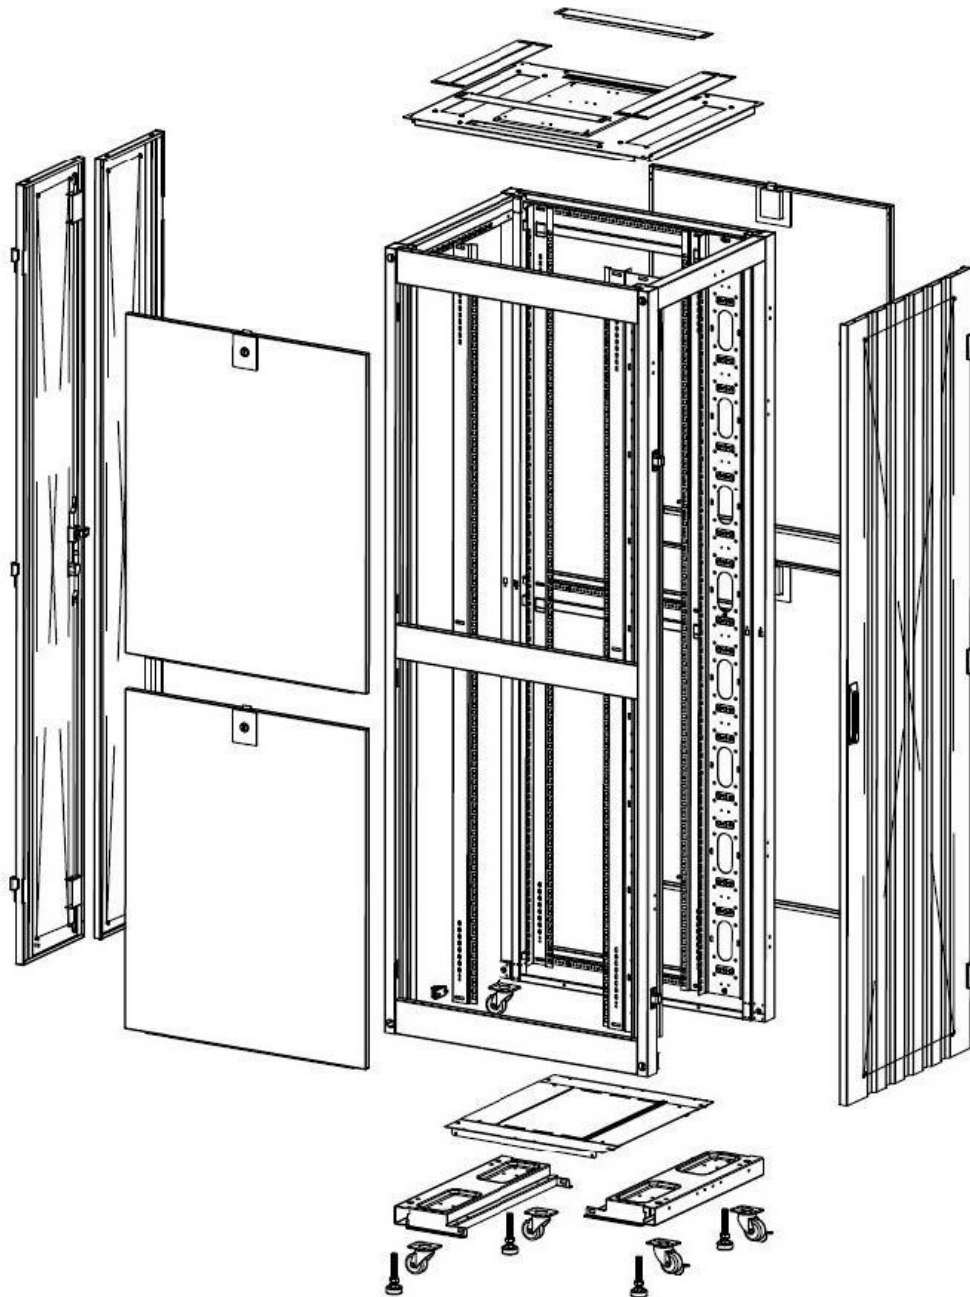

Environ ER600 42U Rack 600x800mm W/Vented (F)
D/Vented (R) B/Panels No/Mgmt Black Flat Pack

excel
without compromise.

Item Code: 542-4268-WDBN-BK-FP

Exploded view