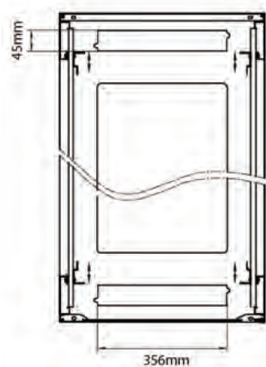

Additional specifications

Specifications	Values
Material	SPCC Cold Rolled Steel
19" Rails	2.0 mm thick
Side Panels	1.0 mm thick
Other	1.2 mm thick
Front door	Handle cam lock
Rear door	Handle cam lock
Side panels lock	Single point barrel lock
Jacking feet additional height	50-80 mm
Castors additional height	70 mm

Item Code: 542-4268-WDBN-BK-FP

Standards

Standard	Detail
ANSI/EIA-310-E	Electronic Industries Association standard for horizontal spacing, vertical hole spacing, rack opening and front panel width
BS EN 60297-3-100:2009	Mechanical structures for electronic equipment. Dimensions of mechanical structures of the 482,6 mm (19 in) series. Basic dimensions of front panels, subracks, chassis, racks and cabinets
DIN 41494 Part 1 & 7	Panel Mounting Racks For Electronics Equipments; Racks And Panels, Dimensions; Dimensions of cabinets and suites of racks
RoHS-II/III (2011/65/EU & 2015/863): 2023	Our products, demonstrate full adherence to the regulatory stipulations of the EU Directive 2011/65/EU (RoHS-II) and its corresponding delegated directive 2015/863 (RoHS-III).
WFD: 2023	Compliant to Waste Framework Directive
SCIP: 2023	Compliant - Does Not Contain Substances of Concern In articles as such or in complex objects (Products)
POPs (EU) No 2019/1021	EU Regulation for the restriction of Persistent Organic Pollutants.

Environ ER600 42U Rack 600x800mm W/Vented (F)
D/Vented (R) B/Panels No/Mgmt Black Flat Pack

Item Code: 542-4268-WDBN-BK-FP

Product drawings

Front

Side

Rear

Roof

Base

Base Cut Out Dimensions

380 mm Wide
by
276 mm Deep (600 mm deep rack)
476 mm Deep (800 mm deep rack)
676 mm Deep (1000 mm deep rack)

Environ ER600 42U Rack 600x800mm W/Vented (F)
D/Vented (R) B/Panels No/Mgmt Black Flat Pack