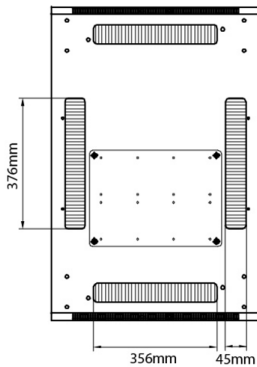

Environ ER600 42U Rack 600x800mm W/Vented (F)
D/Vented (R) B/Panels No/Mgmt Black Flat Pack

Item Code: 542-4268-WDBN-BK-FP

Product drawings

Roof

Base Cut Out Dimensions

380 mm Wide
by
276 mm Deep (600 mm deep rack)
476 mm Deep (800 mm deep rack)
676 mm Deep (1000 mm deep rack)