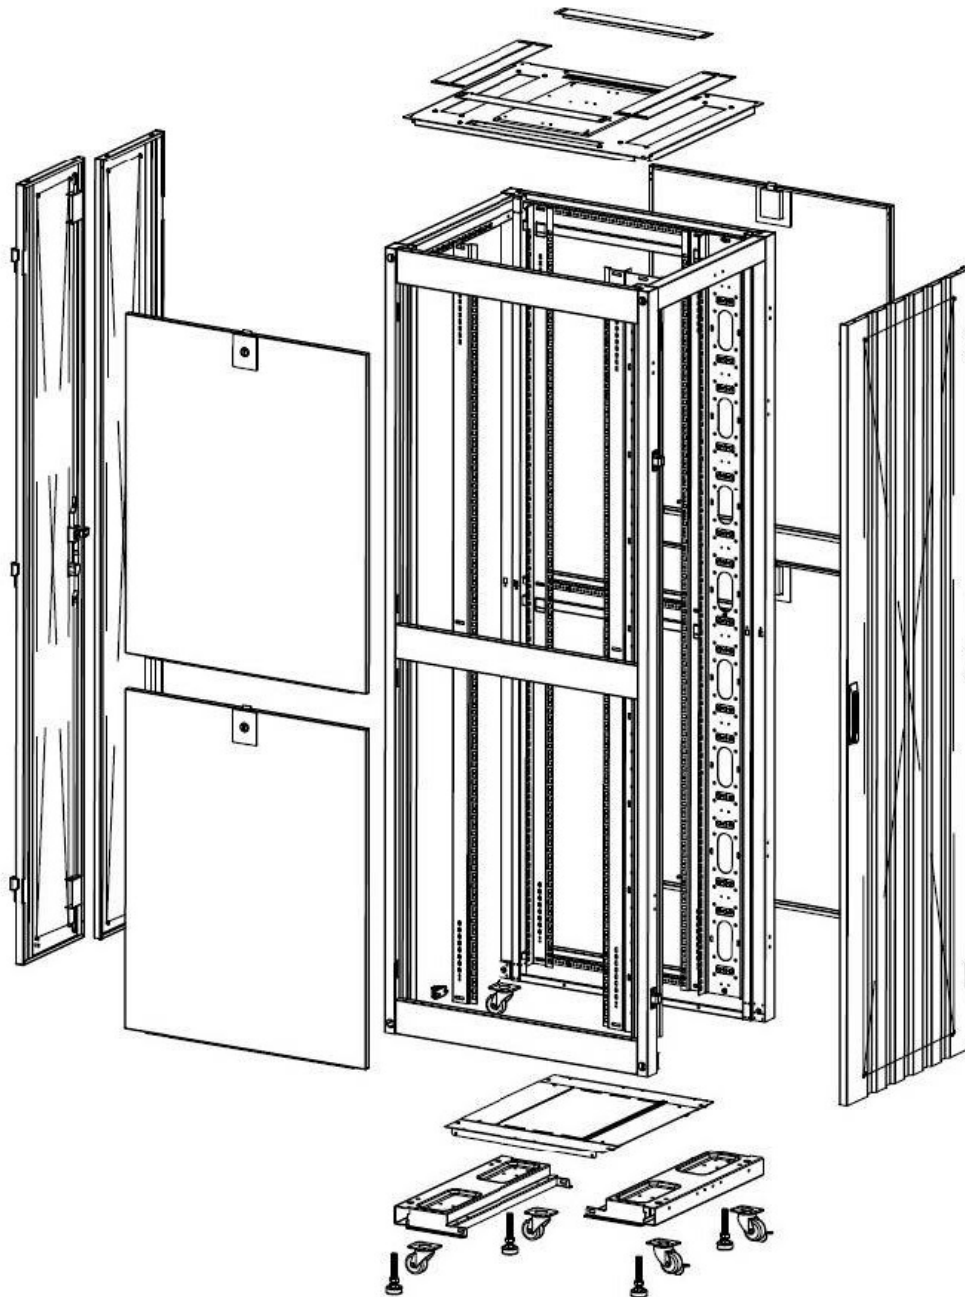

Environ ER600 42U Rack 600x800mm W/Vented (F)
D/Vented (R) B/Panels No/Mgmt Grey White Flat
Pac...

excel
without compromise.

Item Code: 542-4268-WDBN-GW-FP

Exploded view