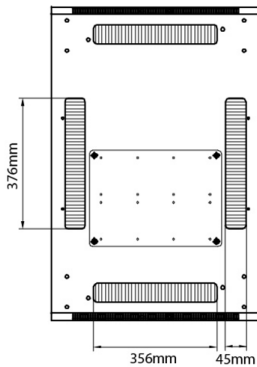

Additional specifications

Specifications	Values
Material	SPCC Cold Rolled Steel
19" Rails	2.0 mm thick
Side Panels	1.0 mm thick
Other	1.2 mm thick
Front door	Handle cam lock
Rear door	Handle cam lock
Side panels lock	Single point barrel lock
Jacking feet additional height	50-80 mm
Castors additional height	70 mm

Standards

Standard	Detail
ANSI/EIA-310-E	Electronic Industries Association standard for horizontal spacing, vertical hole spacing, rack opening and front panel width
BS EN 60297-3-100:2009	Mechanical structures for electronic equipment. Dimensions of mechanical structures of the 482,6 mm (19 in) series. Basic dimensions of front panels, subracks, chassis, racks and cabinets
DIN 41494 Part 1 & 7	Panel Mounting Racks For Electronics Equipments; Racks And Panels, Dimensions; Dimensions of cabinets and suites of racks
RoHS-II/III (2011/65/EU & 2015/863): 2023	Our products, demonstrate full adherence to the regulatory stipulations of the EU Directive 2011/65/EU (RoHS-II) and its corresponding delegated directive 2015/863 (RoHS-III).
WFD: 2023	Compliant to Waste Framework Directive
SCIP: 2023	Compliant - Does Not Contain Substances of Concern In articles as such or in complex objects (Products)
POPs (EU) No 2019/1021	EU Regulation for the restriction of Persistent Organic Pollutants.

Item Code: 542-4268-WDBN-GW-FP

Product drawings

Front

Side

Rear

Roof

Base

Base Cut Out Dimensions

380 mm Wide
by
276 mm Deep (600 mm deep rack)
476 mm Deep (800 mm deep rack)
676 mm Deep (1000 mm deep rack)

Environ ER600 42U Rack 600x800mm W/Vented (F)
D/Vented (R) B/Panels No/Mgmt Grey White Flat
Pac...