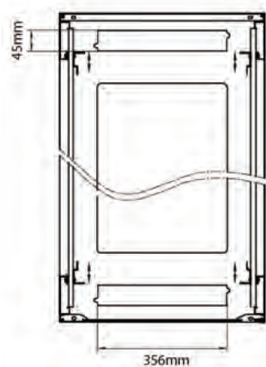

Additional specifications

Specifications	Values
Material	SPCC Cold Rolled Steel
19" Rails	2.0 mm thick
Side Panels	1.0 mm thick
Other	1.2 mm thick
Front door	Handle cam lock
Rear door	Handle cam lock
Side panels lock	Single point barrel lock
Jacking feet additional height	50-80 mm
Castors additional height	70 mm

Standards

Standard	Detail
ANSI/EIA-310-E	Electronic Industries Association standard for horizontal spacing, vertical hole spacing, rack opening and front panel width
BS EN 60297-3-100:2009	Mechanical structures for electronic equipment. Dimensions of mechanical structures of the 482,6 mm (19 in) series. Basic dimensions of front panels, subracks, chassis, racks and cabinets
DIN 41494 Part 1 & 7	Panel Mounting Racks For Electronics Equipments; Racks And Panels, Dimensions; Dimensions of cabinets and suites of racks
RoHS-II/III (2011/65/EU & 2015/863): 2023	Our products, demonstrate full adherence to the regulatory stipulations of the EU Directive 2011/65/EU (RoHS-II) and its corresponding delegated directive 2015/863 (RoHS-III).
WFD: 2023	Compliant to Waste Framework Directive
SCIP: 2023	Compliant - Does Not Contain Substances of Concern In articles as such or in complex objects (Products)
POPs (EU) No 2019/1021	EU Regulation for the restriction of Persistent Organic Pollutants.

Item Code: 542-4268-WDBN-GW-FP

Product drawings

Front

Side

Rear

Roof

Base

Base Cut Out Dimensions

380 mm Wide
by
276 mm Deep (600 mm deep rack)
476 mm Deep (800 mm deep rack)
676 mm Deep (1000 mm deep rack)

Environ ER600 42U Rack 600x800mm W/Vented (F)
D/Vented (R) B/Panels No/Mgmt Grey White Flat
Pac...