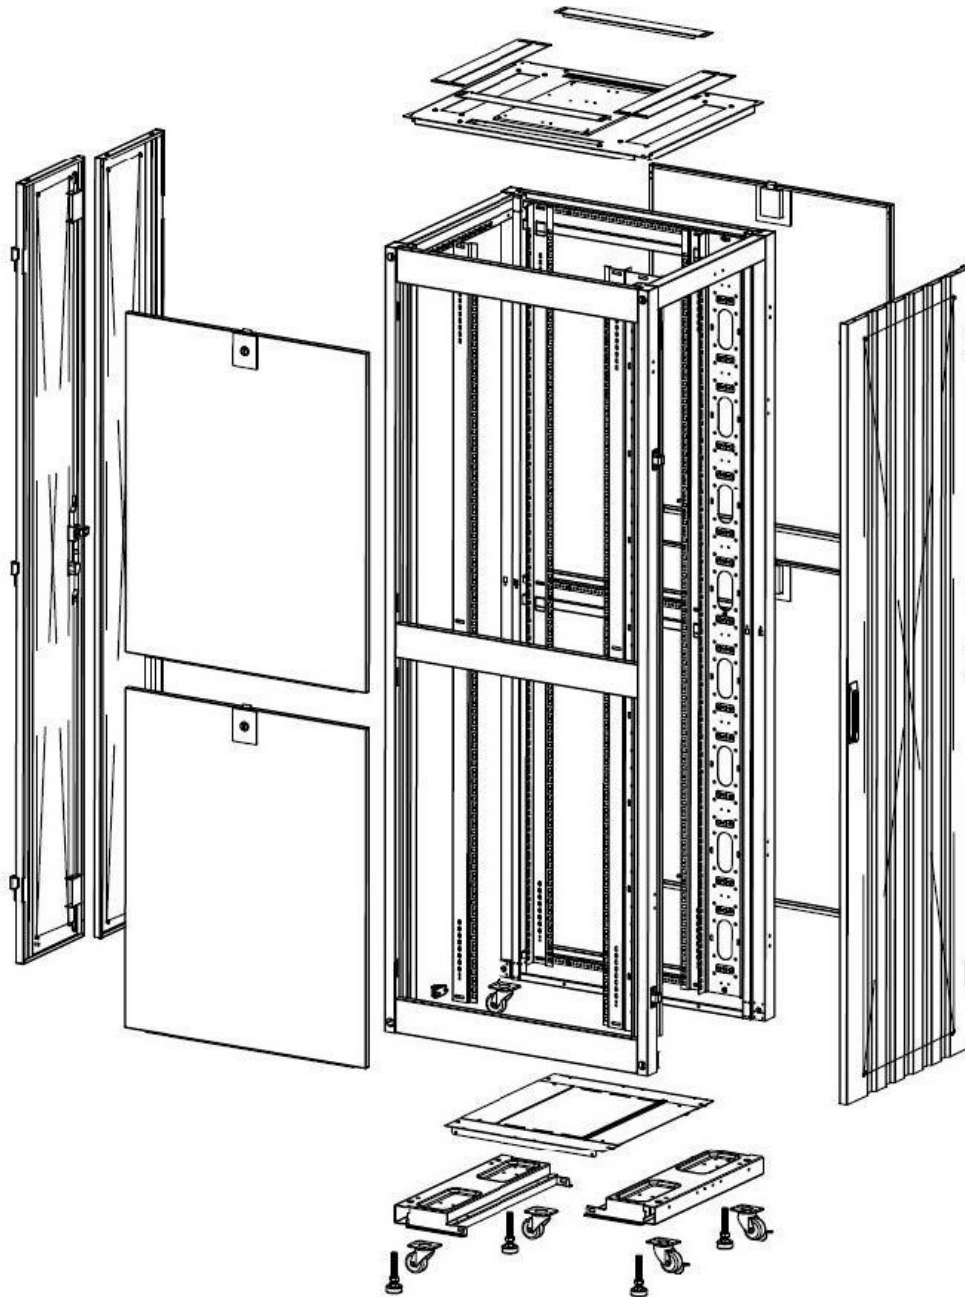

Environ ER600 42U Rack 600x800mm W/Vented (F)
D/Vented (R) B/Panels No/Mgmt Grey White Flat Pac...

Part Code: 542-4268-WDBN-GW-FP

sales@excel-networking.com
excel-networking.com

Exploded view