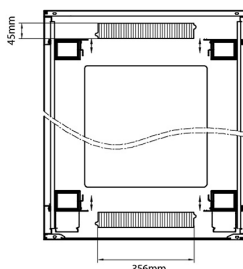

Standards

Standard	Detail
ANSI/EIA-310-E	Electronic Industries Association standard for horizontal spacing, vertical hole spacing, rack opening and front panel width
BS EN 60297-3-100:2009	Mechanical structures for electronic equipment. Dimensions of mechanical structures of the 482,6 mm (19 in) series. Basic dimensions of front panels, subracks, chassis, racks and cabinets
DIN 41494 Part 1 & 7	Panel Mounting Racks For Electronics Equipments; Racks And Panels, Dimensions; Dimensions of cabinets and suites of racks
RoHS-II/III (2011/65/EU & 2015/863): 2023	Our products, demonstrate full adherence to the regulatory stipulations of the EU Directive 2011/65/EU (RoHS-II) and its corresponding delegated directive 2015/863 (RoHS-III).
WFD: 2023	Compliant to Waste Framework Directive
SCIP: 2023	Compliant - Does Not Contain Substances of Concern In articles as such or in complex objects (Products)
POPs (EU) No 2019/1021	EU Regulation for the restriction of Persistent Organic Pollutants.

excel
without compromise.

Product drawings

Environ CR800 42U Rack 800x1000mm Glass (F)
Steel (R) B/Panels F/Mgmt Black

Item Code: 542-42810-GSBF-BK

Product drawings

Front

Side

Rear

Roof

Base

Base Cut Out Dimensions

580 mm Wide
by
276 mm Deep (600 mm deep rack)
476 mm Deep (800 mm deep rack)
676 mm Deep (1000 mm deep rack)

Part Number Table

Part Number	Description
542-1588-GSBF-BK	Environ CR600 15U Rack 800x800 mm Glass (F) Steel (R) B/Panels Fr/Mgmt Black
542-2088-GSBF-BK	Environ CR800 20U Rack 800x800 mm Glass (F) Steel (R) B/Panels Fr/Mgmt Black