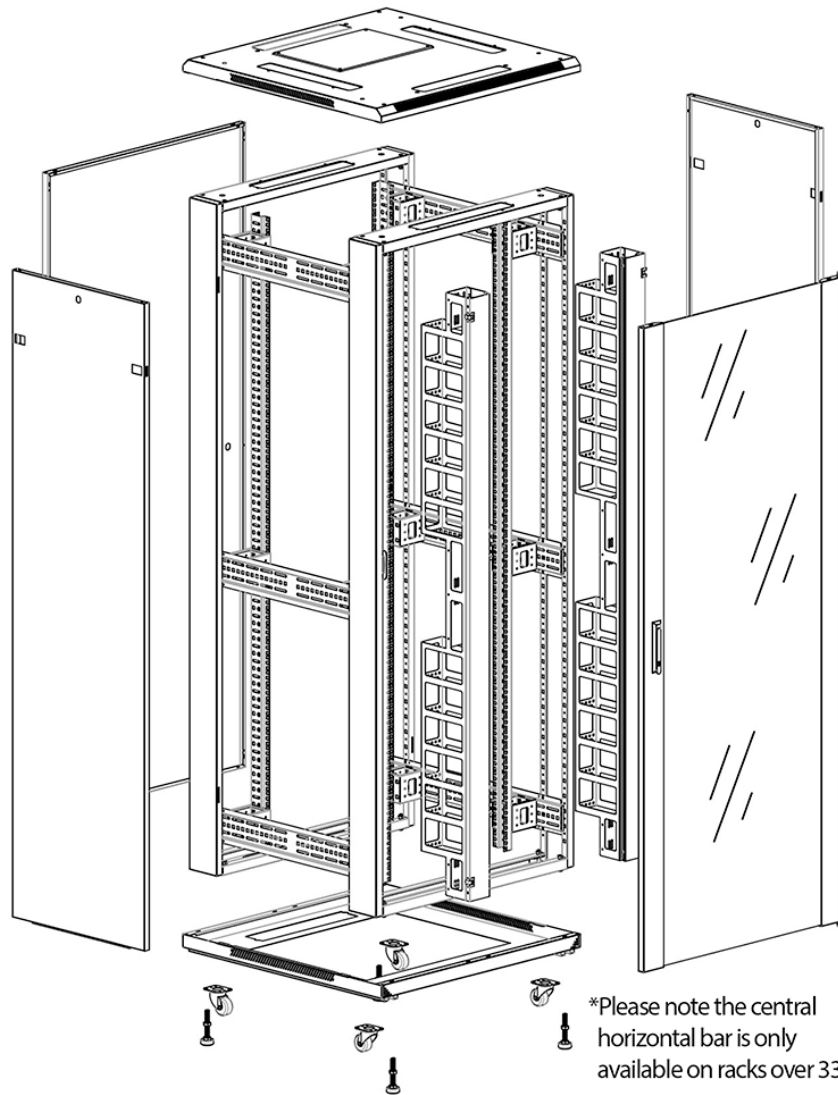

Environ CR800 42U Rack 800x1000mm Glass (F) Steel (R)
B/Panels F/Mgmt Black

Part Code: 542-42810-GSBF-BK

sales@excel-networking.com
excel-networking.com

Product drawings