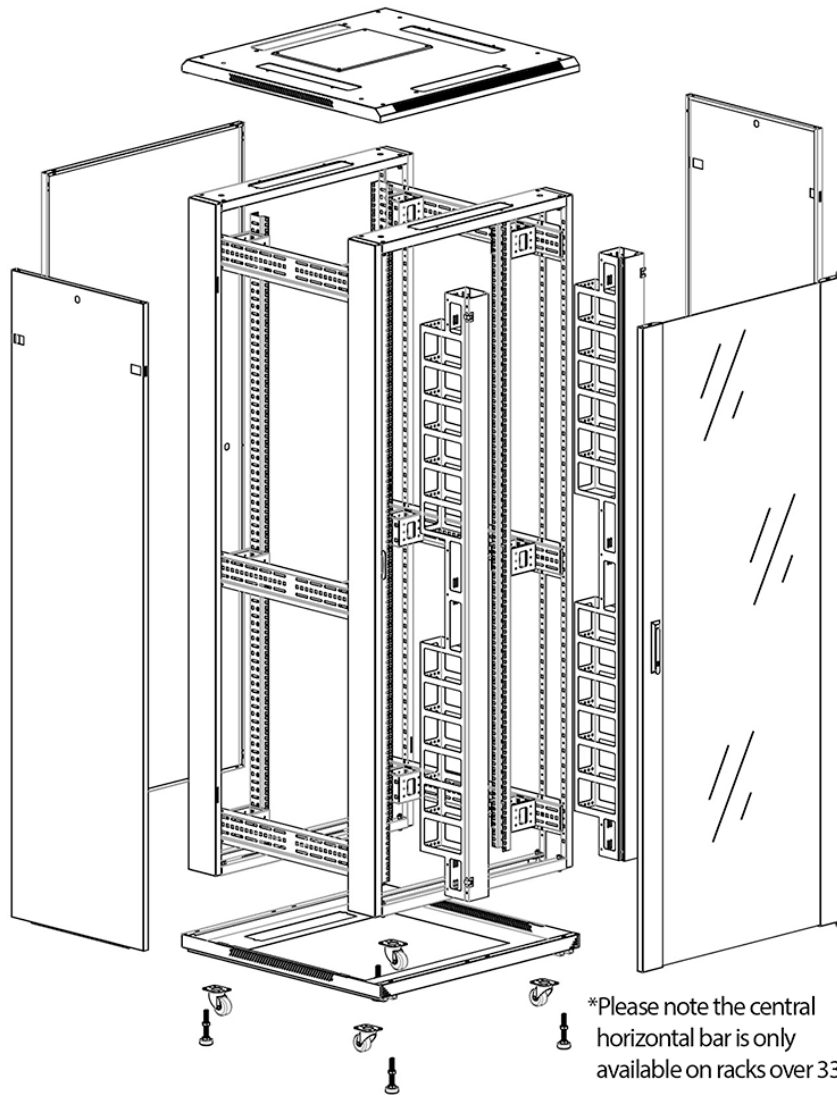

Environ CR800 42U Rack 800x1000mm Glass (F) Steel (R)
B/Panels F/Mgmt Black

Part Code: 542-42810-GSBF-BK

sales@excel-networking.com
excel-networking.com

Product drawings