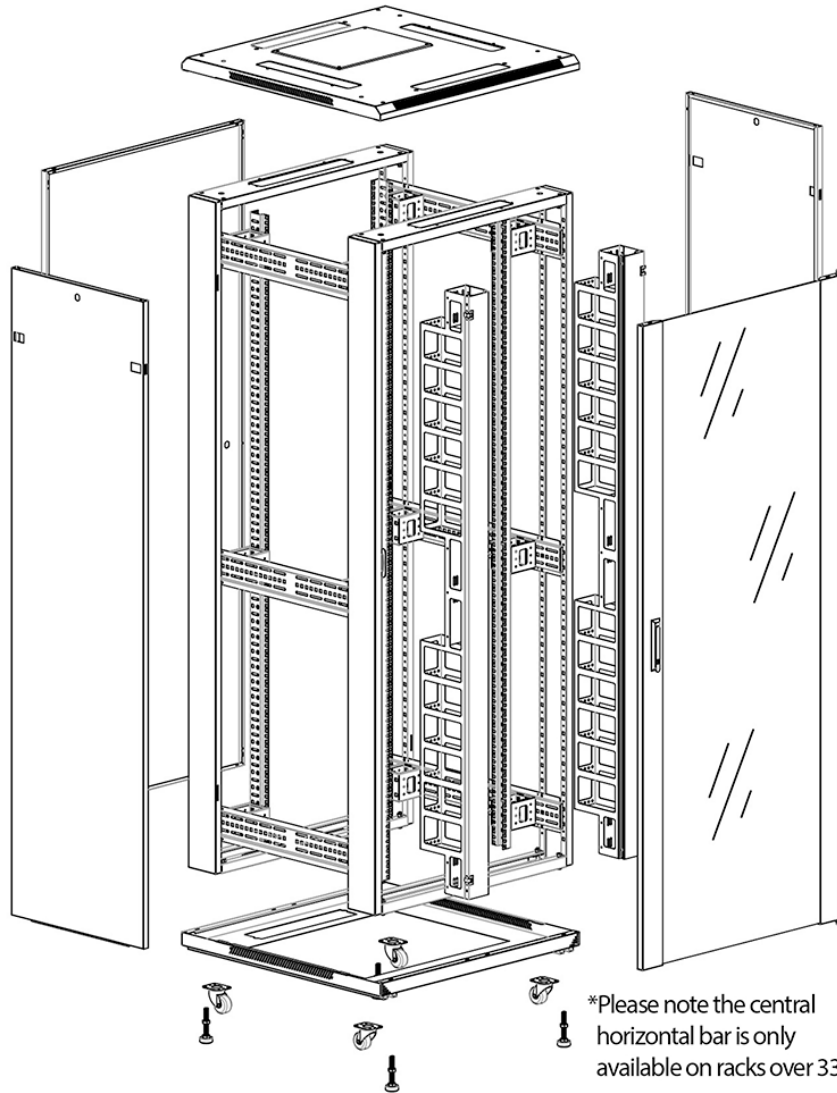

Environ CR800 42U Rack 800x1000mm Glass (F) Steel (R)
B/Panels F/Mgmt Black

Part Code: 542-42810-GSBF-BK

sales@excel-networking.com
excel-networking.com

Product drawings