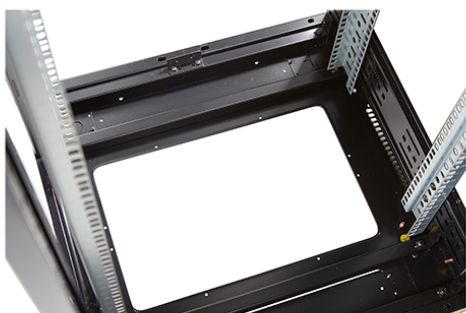

Large base entry