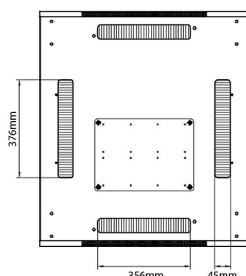

Standards

Standard	Detail
ANSI/EIA-310-E	Electronic Industries Association standard for horizontal spacing, vertical hole spacing, rack opening and front panel width
BS EN 60297-3-100:2009	Mechanical structures for electronic equipment. Dimensions of mechanical structures of the 482,6 mm (19 in) series. Basic dimensions of front panels, subracks, chassis, racks and cabinets
DIN 41494 Part 1 & 7	Panel Mounting Racks For Electronics Equipments; Racks And Panels, Dimensions; Dimensions of cabinets and suites of racks
RoHS-II/III (2011/65/EU & 2015/863): 2023	Our products, demonstrate full adherence to the regulatory stipulations of the EU Directive 2011/65/EU (RoHS-II) and its corresponding delegated directive 2015/863 (RoHS-III).
WFD: 2023	Compliant to Waste Framework Directive
SCIP: 2023	Compliant - Does Not Contain Substances of Concern In articles as such or in complex objects (Products)
POPs (EU) No 2019/1021	EU Regulation for the restriction of Persistent Organic Pollutants.

Roof

Base

Base Cut Out Dimensions

580 mm Wide
by
276 mm Deep (600 mm deep rack)
476 mm Deep (800 mm deep rack)
676 mm Deep (1000 mm deep rack)

Part Number Table

Part Number	Description
542-1588-GSBF-BK	Environ CR600 15U Rack 800x800 mm Glass (F) Steel (R) B/Panels Fr/Mgmt Black
542-2088-GSBF-BK	Environ CR800 20U Rack 800x800 mm Glass (F) Steel (R) B/Panels Fr/Mgmt Black