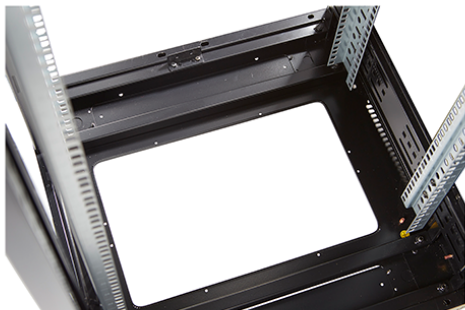

Large base entry