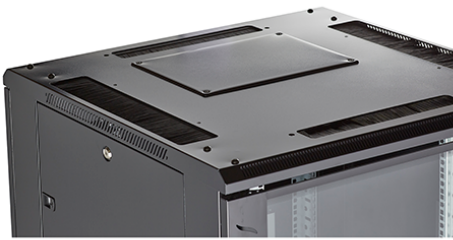

Environ CR800 42U Rack 800x1000mm Glass (F) Steel (R)
B/Panels F/Mgmt Black

Part Code: 542-42810-GSBF-BK

sales@excel-networking.com
excel-networking.com

Product images

Four-way brush entry roof panel