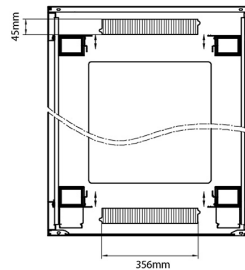

Standards

Standard	Detail
ANSI/EIA-310-E	Electronic Industries Association standard for horizontal spacing, vertical hole spacing, rack opening and front panel width
BS EN 60297-3-100:2009	Mechanical structures for electronic equipment. Dimensions of mechanical structures of the 482,6 mm (19 in) series. Basic dimensions of front panels, subracks, chassis, racks and cabinets
DIN 41494 Part 1 & 7	Panel Mounting Racks For Electronics Equipments; Racks And Panels, Dimensions; Dimensions of cabinets and suites of racks
RoHS-II/III (2011/65/EU & 2015/863): 2023	Our products, demonstrate full adherence to the regulatory stipulations of the EU Directive 2011/65/EU (RoHS-II) and its corresponding delegated directive 2015/863 (RoHS-III).
WFD: 2023	Compliant to Waste Framework Directive
SCIP: 2023	Compliant - Does Not Contain Substances of Concern In articles as such or in complex objects (Products)
POPs (EU) No 2019/1021	EU Regulation for the restriction of Persistent Organic Pollutants.

excel
without compromise.

Product drawings

Environ CR800 42U Rack 800x1000mm Glass (F)
Steel (R) B/Panels F/Mgmt Black

Item Code: 542-42810-GSBF-BK

Product drawings

Front

Side

Rear

Roof

Base

Base Cut Out Dimensions

580 mm Wide
by
276 mm Deep (600 mm deep rack)
476 mm Deep (800 mm deep rack)
676 mm Deep (1000 mm deep rack)

Part Number Table

Part Number	Description
542-1588-GSBF-BK	Environ CR600 15U Rack 800x800 mm Glass (F) Steel (R) B/Panels Fr/Mgmt Black
542-2088-GSBF-BK	Environ CR800 20U Rack 800x800 mm Glass (F) Steel (R) B/Panels Fr/Mgmt Black