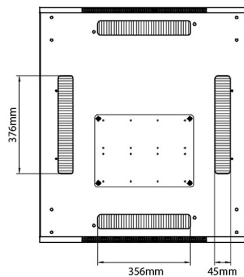

Environ CR800 42U Rack 800x1000mm Glass (F)
Steel (R) B/Panels F/Mgmt Black

Item Code: 542-42810-GSBF-BK

Product drawings

Roof

Base Cut Out Dimensions

580 mm Wide
by
276 mm Deep (600 mm deep rack)
476 mm Deep (800 mm deep rack)
676 mm Deep (1000 mm deep rack)

Part Number Table

Part Number	Description
542-1588-GSBF-BK	Environ CR600 15U Rack 800x800 mm Glass (F) Steel (R) B/Panels Fr/Mgmt Black
542-2088-GSBF-BK	Environ CR800 20U Rack 800x800 mm Glass (F) Steel (R) B/Panels Fr/Mgmt Black