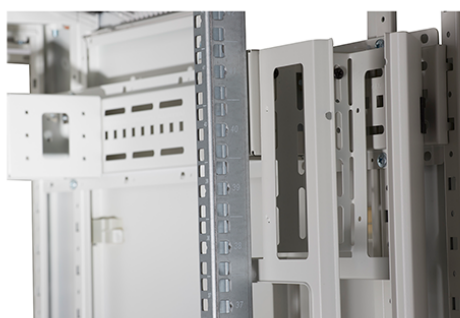

Steel rear door

High-density vertical cable management