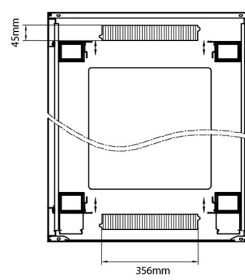

Base

Base Cut Out Dimensions

580 mm Wide
by
276 mm Deep (600 mm deep rack)
476 mm Deep (800 mm deep rack)
676 mm Deep (1000 mm deep rack)