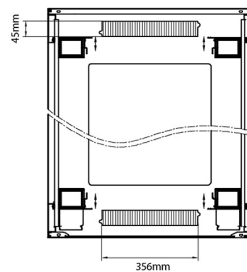

Base

Base Cut Out Dimensions

580 mm Wide
by
276 mm Deep (600 mm deep rack)
476 mm Deep (800 mm deep rack)
676 mm Deep (1000 mm deep rack)

Part Number Table

Part Number	Description
542-1588-GSBF-BK	Environ CR600 15U Rack 800x800 mm Glass (F) Steel (R) B/Panels Fr/Mgmt Black
542-2088-GSBF-BK	Environ CR800 20U Rack 800x800 mm Glass (F) Steel (R) B/Panels Fr/Mgmt Black