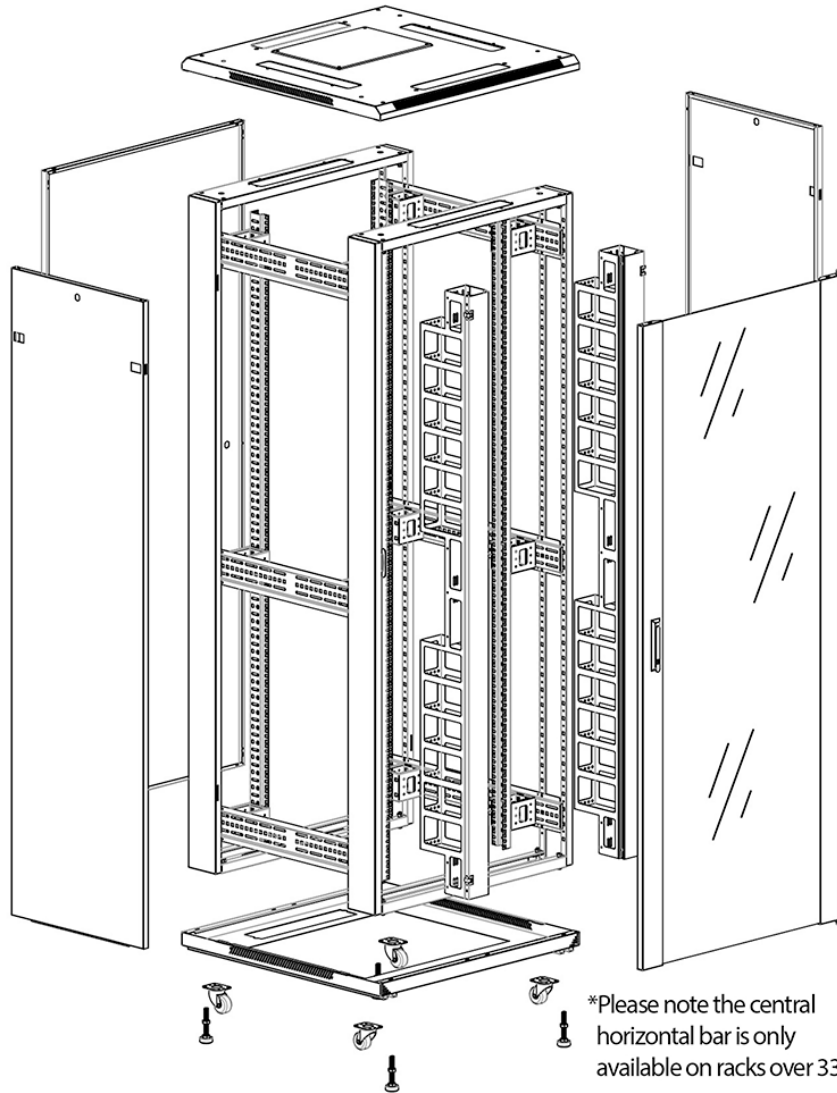

Environ CR800 42U Rack 800x1000mm Glass (F) Steel (R)
B/Panels F/Mgmt Black Flat Pack

Part Code: 542-42810-GSBF-BK-FP

sales@excel-networking.com
excel-networking.com

Product drawings