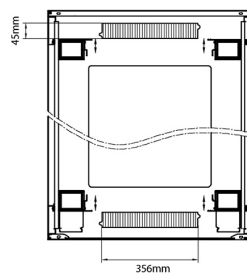

sales@excel-networking.com
excel-networking.com

Product drawings

Front

Side

Rear

Roof

Base

Base Cut Out Dimensions

580 mm Wide
by
276 mm Deep (600 mm deep rack)
476 mm Deep (800 mm deep rack)
676 mm Deep (1000 mm deep rack)

Environ CR800 42U Rack 800x1000mm Glass (F) Steel (R) B/Panels F/Mgmt Black Flat Pack

Part Code: 542-42810-GSBF-BK-FP