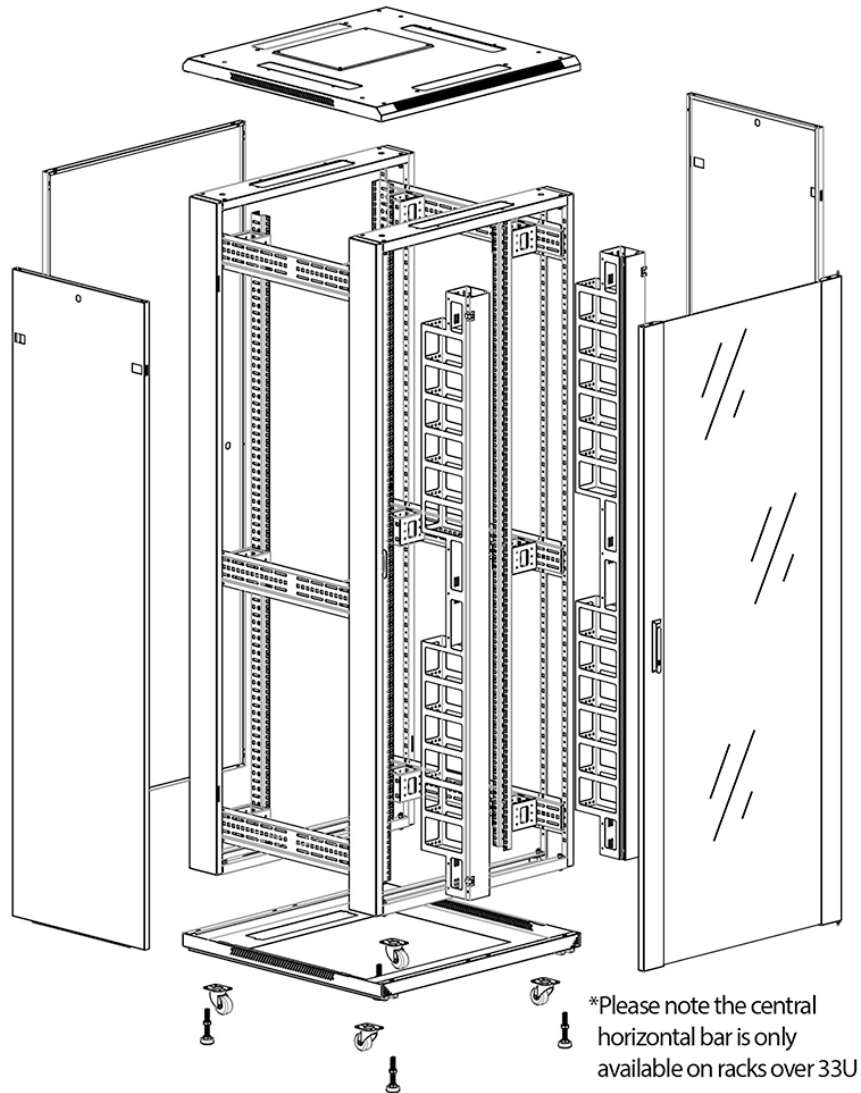

Environ CR800 Baie 42U 800x1000 mm Porte en Verre (A) Porte en Acier (F), Deux Panneaux, Avant/...

Référence du produit: 542-42810-GSBF-BK

excel
without compromise.

Dessins de produits