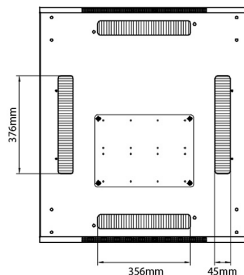

Dessins de produits

Front

Side

Rear

Roof

Base

Base Cut Out Dimensions

580 mm Wide
by
276 mm Deep (600 mm deep rack)
476 mm Deep (800 mm deep rack)
676 mm Deep (1000 mm deep rack)