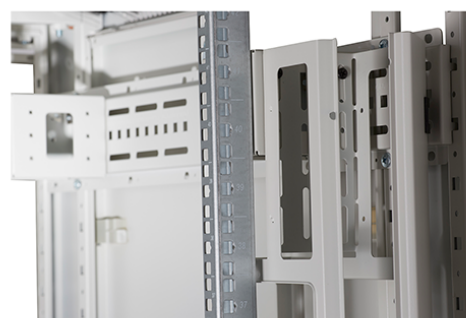

Steel rear door

High-density vertical cable management