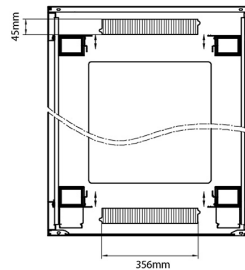

Standards

Standard	Detail
ANSI/EIA-310-E	Electronic Industries Association standard for horizontal spacing, vertical hole spacing, rack opening and front panel width
BS EN 60297-3-100:2009	Mechanical structures for electronic equipment. Dimensions of mechanical structures of the 482,6 mm (19 in) series. Basic dimensions of front panels, subracks, chassis, racks and cabinets
DIN 41494 Part 1 & 7	Panel Mounting Racks For Electronics Equipments; Racks And Panels, Dimensions; Dimensions of cabinets and suites of racks
RoHS-II/III (2011/65/EU & 2015/863): 2023	Our products, demonstrate full adherence to the regulatory stipulations of the EU Directive 2011/65/EU (RoHS-II) and its corresponding delegated directive 2015/863 (RoHS-III).
WFD: 2023	Compliant to Waste Framework Directive
SCIP: 2023	Compliant - Does Not Contain Substances of Concern In articles as such or in complex objects (Products)
POPs (EU) No 2019/1021	EU Regulation for the restriction of Persistent Organic Pollutants.

excel
without compromise.

Product drawings

Environ CR800 42U Rack 800x1000mm Glass (F)
Steel (R) B/Panels F/Mgmt Grey White

Item Code: 542-42810-GSBF-GW

Product drawings

Front

Side

Rear

Roof

Base

Base Cut Out Dimensions

580 mm Wide
by
276 mm Deep (600 mm deep rack)
476 mm Deep (800 mm deep rack)
676 mm Deep (1000 mm deep rack)

Part Number Table

Part Number	Description
542-1588-GSBF-BK	Environ CR600 15U Rack 800x800 mm Glass (F) Steel (R) B/Panels Fr/Mgmt Black
542-2088-GSBF-BK	Environ CR800 20U Rack 800x800 mm Glass (F) Steel (R) B/Panels Fr/Mgmt Black