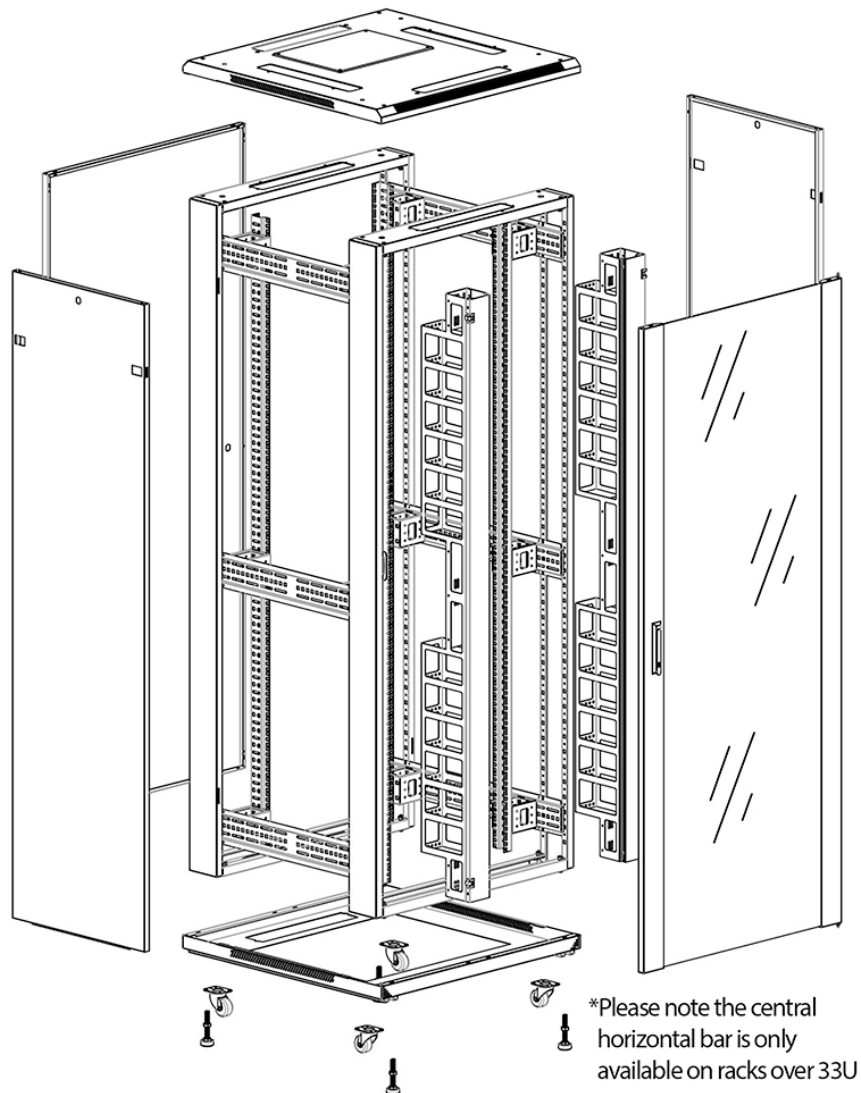

Environ CR800 42U Rack 800x1000mm Glass (F)
Steel (R) B/Panels F/Mgmt Grey White

Item Code: 542-42810-GSBF-GW

excel
without compromise.

Product drawings