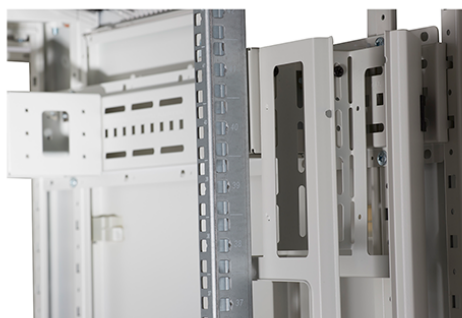

### Product images

Four-way brush entry roof panel

Quick-slam latch side panels

Swing handle glass front door

Steel rear door

Large base entry

High-density vertical cable management

Environ CR800 42U Rack 800x1000mm Glass (F)  
Steel (R) B/Panels F/Mgmt Grey White Flat Pack