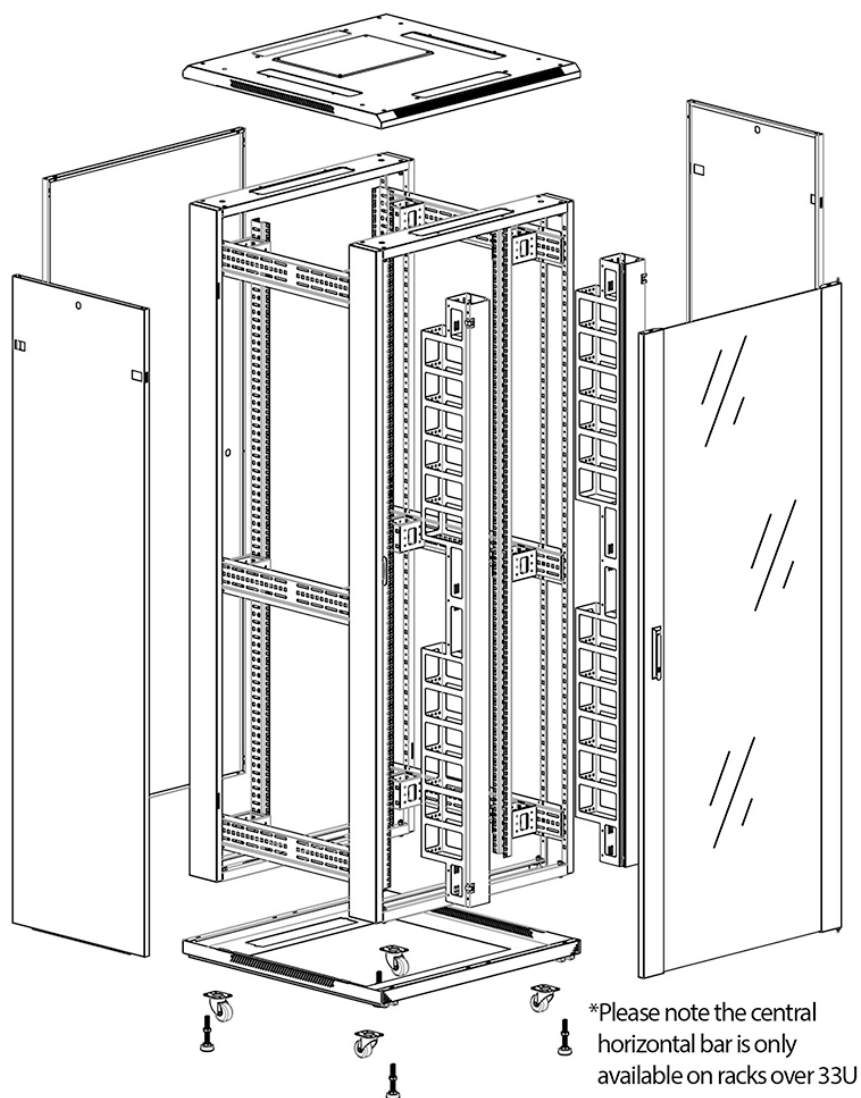

Environ CR800 Baie 42U 800x1000mm Porte en verre (A) Porte en acier (F), Deux panneaux, Avant/M...

excel
without compromise.

Référence du produit: 542-42810-GSBF-GW-FP

Dessins de produits