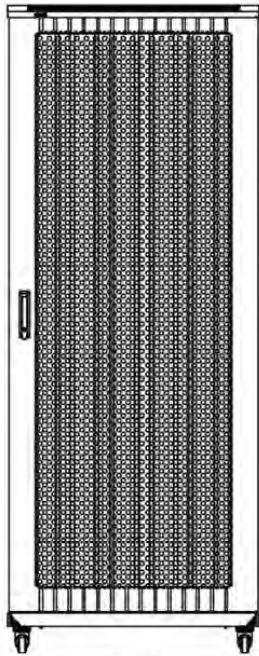

Swing handle wave vented front door

Wardrobe vented rear doors

Large base entry

High-density vertical cable management

Environ ER800 42U Rack 800x1000mm W/Vented
(F) D/Vented (R) B/Panels F/Mgmt Black

Item Code: 542-42810-WDBF-BK

Product drawings

Front

Side

Rear

Roof

Base

Base Cut Out Dimensions

580 mm Wide
by
276 mm Deep (600 mm deep rack)
476 mm Deep (800 mm deep rack)
676 mm Deep (1000 mm deep rack)