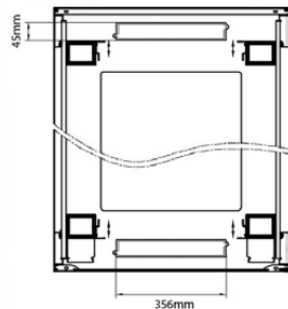

Product drawings

Front

Side

Rear

Roof

Base

Base Cut Out Dimensions

- 580 mm Wide
- by
- 276 mm Deep (600 mm deep rack)
- 476 mm Deep (800 mm deep rack)
- 676 mm Deep (1000 mm deep rack)