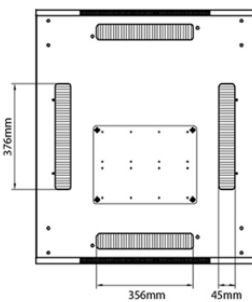

Standards

Standard	Detail
ANSI/EIA-310-E	Electronic Industries Association standard for horizontal spacing, vertical hole spacing, rack opening and front panel width
BS EN 60297-3-100:2009	Mechanical structures for electronic equipment. Dimensions of mechanical structures of the 482,6 mm (19 in) series. Basic dimensions of front panels, subracks, chassis, racks and cabinets
DIN 41494 Part 1 & 7	Panel Mounting Racks For Electronics Equipments; Racks And Panels, Dimensions; Dimensions of cabinets and suites of racks
RoHS-II/III (2011/65/EU & 2015/863): 2023	Our products, demonstrate full adherence to the regulatory stipulations of the EU Directive 2011/65/EU (RoHS-II) and its corresponding delegated directive 2015/863 (RoHS-III).
WFD: 2023	Compliant to Waste Framework Directive
SCIP: 2023	Compliant - Does Not Contain Substances of Concern In articles as such or in complex objects (Products)
POPs (EU) No 2019/1021	EU Regulation for the restriction of Persistent Organic Pollutants.

Product drawings

Front

Side

Rear

Roof

Base

Base Cut Out Dimensions

- 580 mm Wide
- by
- 276 mm Deep (600 mm deep rack)
- 476 mm Deep (800 mm deep rack)
- 676 mm Deep (1000 mm deep rack)