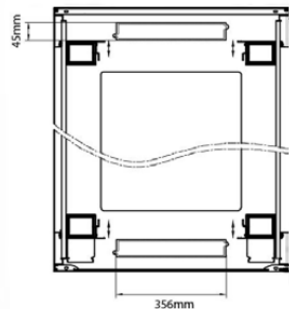

Product drawings

Front

Side

Rear

Roof

Base

Base Cut Out Dimensions

580 mm Wide
by
276 mm Deep (600 mm deep rack)
476 mm Deep (800 mm deep rack)
676 mm Deep (1000 mm deep rack)