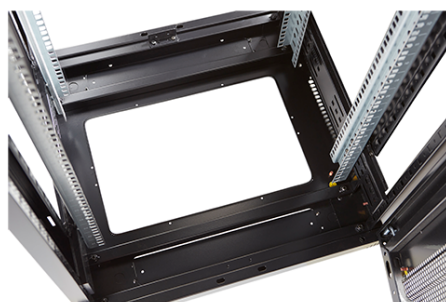

### Product images

Four-way brush entry roof panel

Quick-slam latch side panels

Swing handle wave vented front door

Wardrobe vented rear doors

Large base entry

High-density vertical cable management

Environ ER800 42U Rack 800x1000mm W/Vented  
(F) D/Vented (R) B/Panels F/Mgmt Black