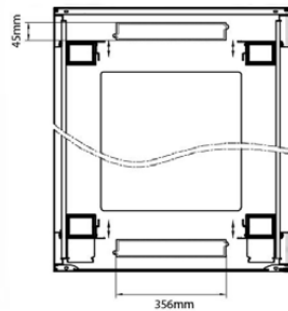

Item Code: 542-42810-WDBF-BK

Product drawings

Front

Side

Rear

Roof

Base

Base Cut Out Dimensions

580 mm Wide  
by  
276 mm Deep (600 mm deep rack)  
476 mm Deep (800 mm deep rack)  
676 mm Deep (1000 mm deep rack)