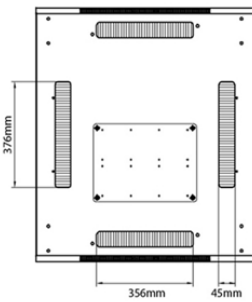

## Standards

Standard	Detail
ANSI/EIA-310-E	Electronic Industries Association standard for horizontal spacing, vertical hole spacing, rack opening and front panel width
BS EN 60297-3-100:2009	Mechanical structures for electronic equipment. Dimensions of mechanical structures of the 482,6 mm (19 in) series. Basic dimensions of front panels, subracks, chassis, racks and cabinets
DIN 41494 Part 1 & 7	Panel Mounting Racks For Electronics Equipments; Racks And Panels, Dimensions; Dimensions of cabinets and suites of racks
RoHS-II/III (2011/65/EU & 2015/863): 2023	Our products, demonstrate full adherence to the regulatory stipulations of the EU Directive 2011/65/EU (RoHS-II) and its corresponding delegated directive 2015/863 (RoHS-III).
WFD: 2023	Compliant to Waste Framework Directive
SCIP: 2023	Compliant - Does Not Contain Substances of Concern In articles as such or in complex objects (Products)
POPs (EU) No 2019/1021	EU Regulation for the restriction of Persistent Organic Pollutants.

Item Code: 542-42810-WDBF-BK

Product drawings

Front

Side

Rear

Roof

Base

Base Cut Out Dimensions

580 mm Wide  
by  
276 mm Deep (600 mm deep rack)  
476 mm Deep (800 mm deep rack)  
676 mm Deep (1000 mm deep rack)