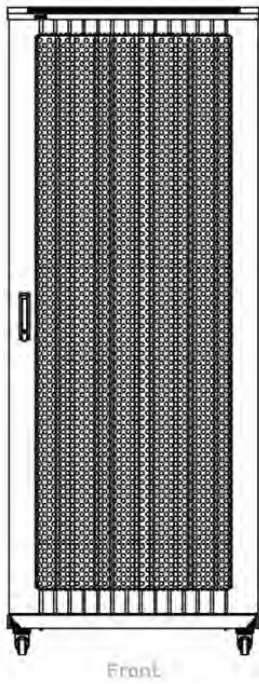

Quick-slam latch side panels

Swing handle wave vented front door

Wardrobe vented rear doors

Large base entry

High-density vertical cable management

Excel Environ ER800 42U Rack 800x1000mm W/Vented (F)  
D/Vented (R) B/Panels F/Mgmt Black Flat Pa...

Part Code: 542-42810-WDBF-BK-FP

sales@excel-networking.com  
excel-networking.com

Product drawings

Base Cut Out Dimensions

- 580 mm Wide by
- 276 mm Deep (600 mm deep rack)
- 476mm Deep (800 mm deep rack)
- 676 mm Deep (1000 mm deep rack)