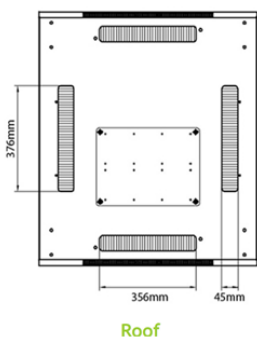

Part Code: 542-42810-WDBF-BK-FP

sales@excel-networking.com  
excel-networking.com

Product drawings

Base Cut Out Dimensions

- 580 mm Wide by
- 276 mm Deep (600 mm deep rack)
- 476mm Deep (800 mm deep rack)
- 676 mm Deep (1000 mm deep rack)