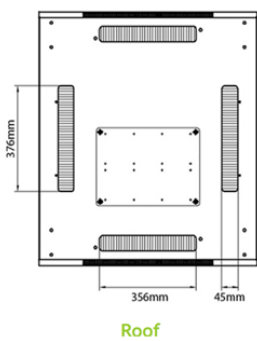

Part Code: 542-42810-WDBF-BK-FP

sales@excel-networking.com
excel-networking.com

Product drawings

Base Cut Out Dimensions

- 580 mm Wide by
- 276 mm Deep (600 mm deep rack)
- 476mm Deep (800 mm deep rack)
- 676 mm Deep (1000 mm deep rack)