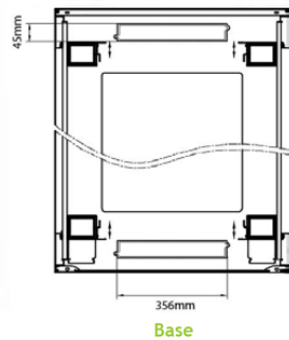

Standards

Standard	Detail
ANSI/EIA-310-E	Electronic Industries Association standard for horizontal spacing, vertical hole spacing, rack opening and front panel width
BS EN 60297-3-100:2009	Mechanical structures for electronic equipment. Dimensions of mechanical structures of the 482,6 mm (19 in) series. Basic dimensions of front panels, subracks, chassis, racks and cabinets

Part Code: 542-42810-WDBF-BK-FP

sales@excel-networking.com
excel-networking.com

Product drawings

Base Cut Out Dimensions

- 580 mm Wide by
- 276 mm Deep (600 mm deep rack)
- 476mm Deep (800 mm deep rack)
- 676 mm Deep (1000 mm deep rack)