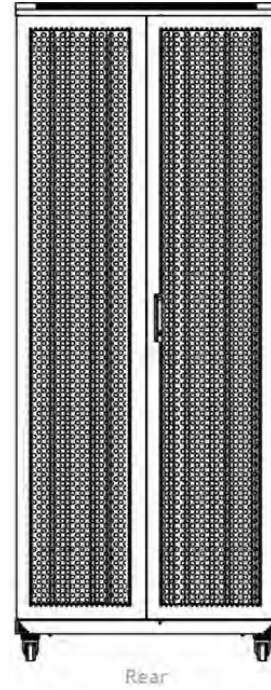

Quick-slam latch side panels

Swing handle wave vented front door

Wardrobe vented rear doors

Large base entry

High-density vertical cable management

Excel Environ ER800 42U Rack 800x1000mm W/Vented (F)  
D/Vented (R) B/Panels F/Mgmt Black Flat Pa...

Part Code: 542-42810-WDBF-BK-FP

sales@excel-networking.com  
excel-networking.com

Product drawings

Base Cut Out Dimensions

- 580 mm Wide by
- 276 mm Deep (600 mm deep rack)
- 476mm Deep (800 mm deep rack)
- 676 mm Deep (1000 mm deep rack)