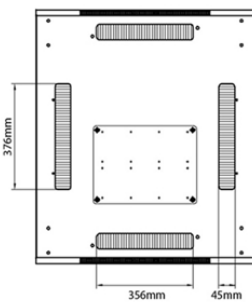

Excel Environ ER800 42U Rack 800x1000mm
W/Vented (F) D/Vented (R) B/Panels F/Mgmt Black
Flat Pa...

Item Code: 542-42810-WDBF-BK-FP

Product drawings

Roof

Base Cut Out Dimensions

580 mm Wide
by
276 mm Deep (600 mm deep rack)
476 mm Deep (800 mm deep rack)
676 mm Deep (1000 mm deep rack)