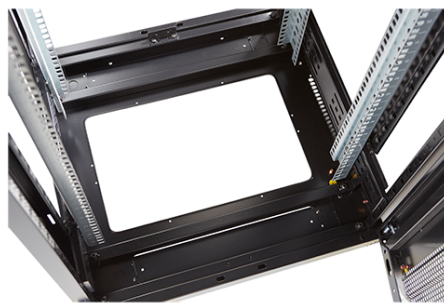

Large base entry