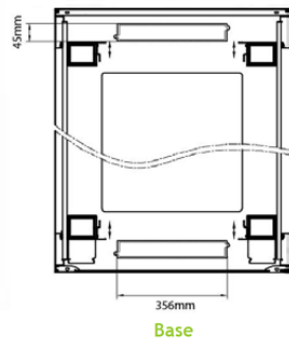

## Standards

Standard	Detail
ANSI/EIA-310-E	Electronic Industries Association standard for horizontal spacing, vertical hole spacing, rack opening and front panel width
BS EN 60297-3-100:2009	Mechanical structures for electronic equipment. Dimensions of mechanical structures of the 482,6 mm (19 in) series. Basic dimensions of front panels, subracks, chassis, racks and cabinets

Part Code: 542-42810-WDBF-BK-FP

sales@excel-networking.com  
excel-networking.com

Product drawings

Base Cut Out Dimensions

- 580 mm Wide by
- 276 mm Deep (600 mm deep rack)
- 476mm Deep (800 mm deep rack)
- 676 mm Deep (1000 mm deep rack)