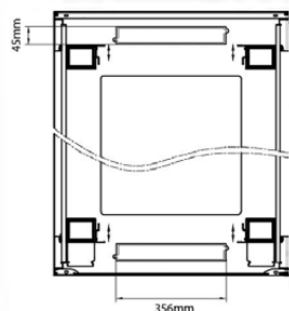

### Dessins de produits

Front

Side

Rear

Roof

Base

#### Base Cut Out Dimensions

580 mm Wide  
by  
276 mm Deep (600 mm deep rack)  
476 mm Deep (800 mm deep rack)  
676 mm Deep (1000 mm deep rack)