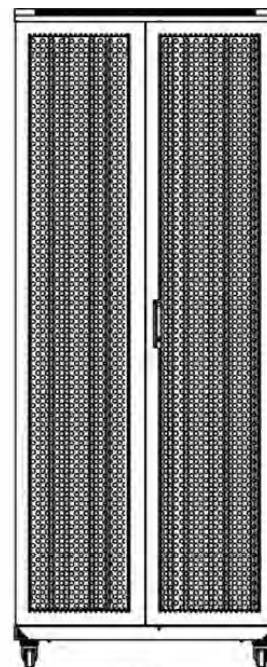

### Dessins de produits

Front

Side

Rear

Roof

Base

#### Base Cut Out Dimensions

580 mm Wide  
by  
276 mm Deep (600 mm deep rack)  
476 mm Deep (800 mm deep rack)  
676 mm Deep (1000 mm deep rack)