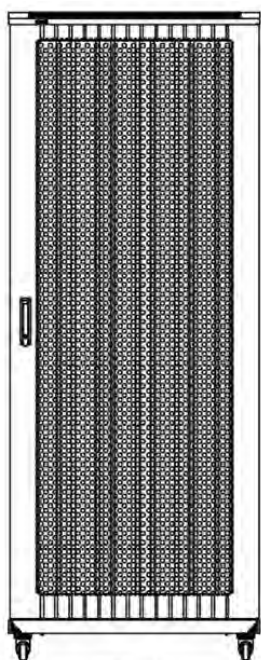

### Images du produit

Four-way brush entry roof panel

Quick-slam latch side panels

Swing handle wave vented front door

Wardrobe vented rear doors

Large base entry

High-density vertical cable management

Environ ER800 Baie 42U 800x1000 mm Porte Ondulé et Ventilé (A) Double Porte Ventilée (F), De...

### Dessins de produits

Front

Side

Rear

Roof

Base

#### Base Cut Out Dimensions

580 mm Wide  
by  
276 mm Deep (600 mm deep rack)  
476 mm Deep (800 mm deep rack)  
676 mm Deep (1000 mm deep rack)