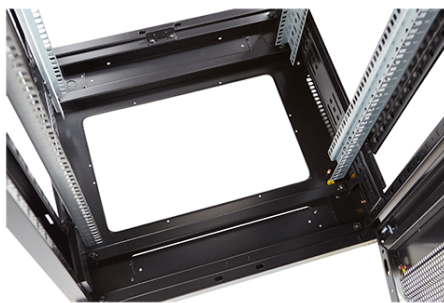

### Images du produit

Four-way brush entry roof panel

Quick-slam latch side panels

Swing handle wave vented front door

Wardrobe vented rear doors

Large base entry

High-density vertical cable management

Environ ER800 Baie 42U 800x1000 mm Porte Ondulé et Ventilé (A) Double Porte Ventilée (F), De...