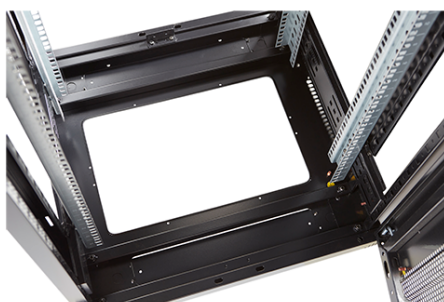

Large base entry