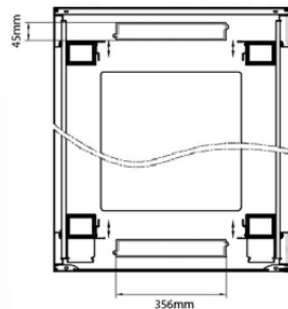

Item Code: 542-42810-WDBF-GW

Product drawings

Front

Side

Rear

Roof

Base

Base Cut Out Dimensions

580 mm Wide
by
276 mm Deep (600 mm deep rack)
476 mm Deep (800 mm deep rack)
676 mm Deep (1000 mm deep rack)

Environ ER800 42U Rack 800x1000mm W/Vented (F) D/Vented (R) B/Panels F/Mgmt Grey White

Item Code: 542-42810-WDBF-GW