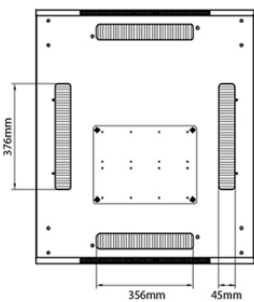

Additional specifications

Specifications	Values
Material	SPCC Cold Rolled Steel
19" Rails	2.0 mm thick
Side Panels	1.0 mm thick
Other	1.2 mm thick
Front door	Handle cam lock
Rear door	Handle cam lock
Side panels lock	Single point barrel lock
Jacking feet additional height	50-80 mm
Castors additional height	70 mm

Standards

Standard	Detail
ANSI/EIA-310-E	Electronic Industries Association standard for horizontal spacing, vertical hole spacing, rack opening and front panel width
BS EN 60297-3-100:2009	Mechanical structures for electronic equipment. Dimensions of mechanical structures of the 482,6 mm (19 in) series. Basic dimensions of front panels, subracks, chassis, racks and cabinets
DIN 41494 Part 1 & 7	Panel Mounting Racks For Electronics Equipments; Racks And Panels, Dimensions; Dimensions of cabinets and suites of racks
RoHS-II/III (2011/65/EU & 2015/863): 2023	Our products, demonstrate full adherence to the regulatory stipulations of the EU Directive 2011/65/EU (RoHS-II) and its corresponding delegated directive 2015/863 (RoHS-III).
WFD: 2023	Compliant to Waste Framework Directive
SCIP: 2023	Compliant - Does Not Contain Substances of Concern In articles as such or in complex objects (Products)
POPs (EU) No 2019/1021	EU Regulation for the restriction of Persistent Organic Pollutants.

Item Code: 542-42810-WDBF-GW

Product drawings

Front

Side

Rear

Roof

Base

Base Cut Out Dimensions

580 mm Wide
by
276 mm Deep (600 mm deep rack)
476 mm Deep (800 mm deep rack)
676 mm Deep (1000 mm deep rack)

Environ ER800 42U Rack 800x1000mm W/Vented (F) D/Vented (R) B/Panels F/Mgmt Grey White

Item Code: 542-42810-WDBF-GW