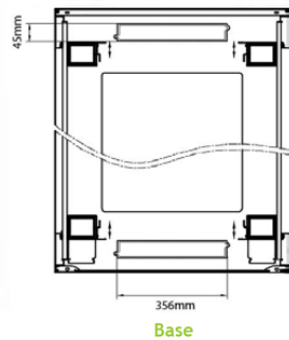

Part Code: 542-42810-WDBF-GW

sales@excel-networking.com  
excel-networking.com

Product drawings

Base Cut Out Dimensions

- 580 mm Wide by
- 276 mm Deep (600 mm deep rack)
- 476mm Deep (800 mm deep rack)
- 676 mm Deep (1000 mm deep rack)