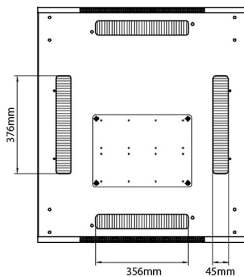

Environ CR800 42U Rack 800x600mm Glass (F)
Steel (R) B/Panels F/Mgmt Black

Item Code: 542-4286-GSBF-BK

Product drawings

Roof

Base Cut Out Dimensions

580 mm Wide
by
276 mm Deep (600 mm deep rack)
476 mm Deep (800 mm deep rack)
676 mm Deep (1000 mm deep rack)

Part Number Table

Part Number	Description
542-1588-GSBF-BK	Environ CR600 15U Rack 800x800 mm Glass (F) Steel (R) B/Panels Fr/Mgmt Black
542-2088-GSBF-BK	Environ CR800 20U Rack 800x800 mm Glass (F) Steel (R) B/Panels Fr/Mgmt Black