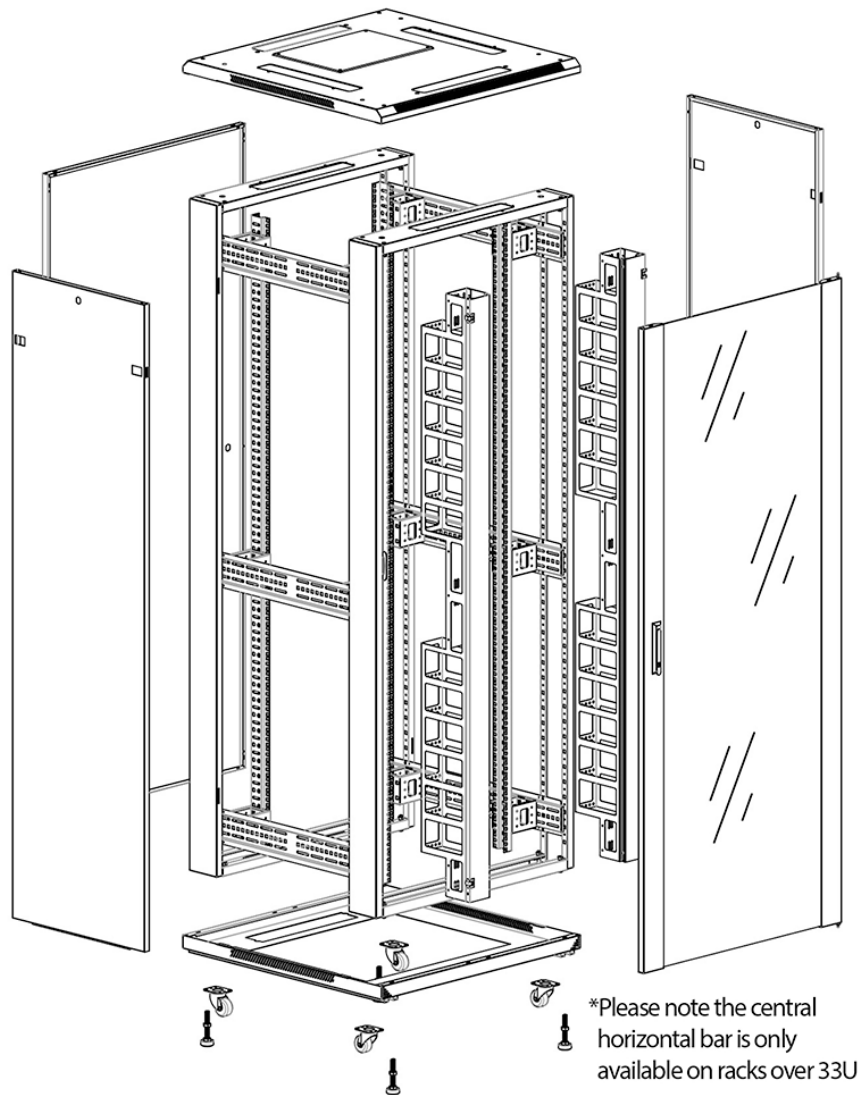

Steel rear door

Large base entry

High-density vertical cable management

Environ CR800 42U Rack 800x600mm Glass (F)
Steel (R) B/Panels F/Mgmt Black

Item Code: 542-4286-GSBF-BK

excel
without compromise.

Product drawings