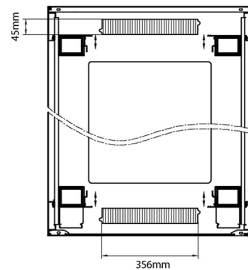

Base

Base Cut Out Dimensions

580 mm Wide
by
276 mm Deep (600 mm deep rack)
476 mm Deep (800 mm deep rack)
676 mm Deep (1000 mm deep rack)

Part Number Table

Part Number	Description
542-1588-GSBF-BK	Environ CR600 15U Rack 800x800 mm Glass (F) Steel (R) B/Panels Fr/Mgmt Black
542-2088-GSBF-BK	Environ CR800 20U Rack 800x800 mm Glass (F) Steel (R) B/Panels Fr/Mgmt Black