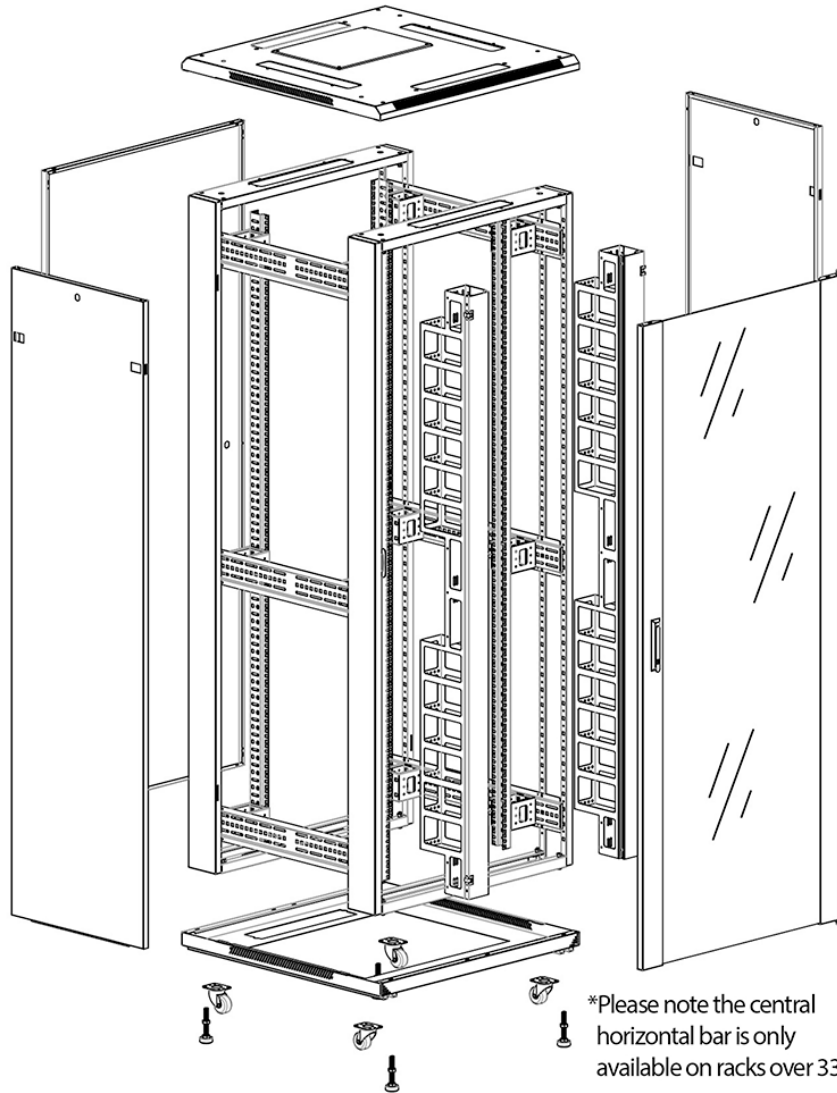

Environ CR800 42U Rack 800x600mm Glass (F) Steel (R) B/Panels F/Mgmt Black Flat Pack

Part Code: 542-4286-GSBF-BK-FP

sales@excel-networking.com
excel-networking.com

Product drawings