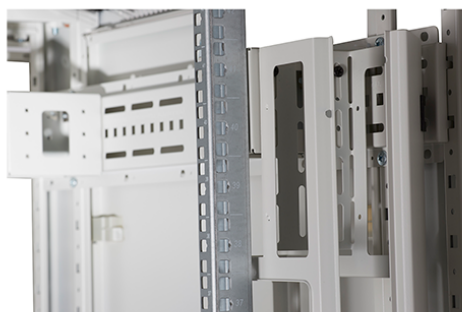

Steel rear door

High-density vertical cable management