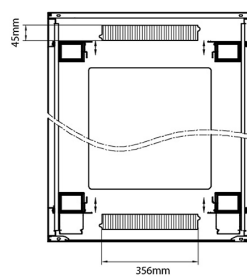

## Product drawings

Front

Side

Rear

Roof

Base

### Base Cut Out Dimensions

580 mm Wide  
by  
276 mm Deep (600 mm deep rack)  
476 mm Deep (800 mm deep rack)  
676 mm Deep (1000 mm deep rack)