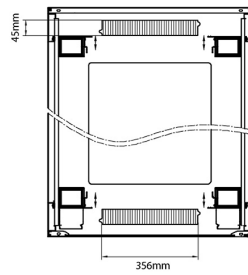

sales@excel-networking.com
excel-networking.com

Product drawings

Front

Side

Rear

Roof

Base

Base Cut Out Dimensions

580 mm Wide
by
276 mm Deep (600 mm deep rack)
476 mm Deep (800 mm deep rack)
676 mm Deep (1000 mm deep rack)

Environ CR800 42U Rack 800x600mm Glass (F) Steel (R) B/Panels F/Mgmt Black Flat Pack

Part Code: 542-4286-GSBF-BK-FP