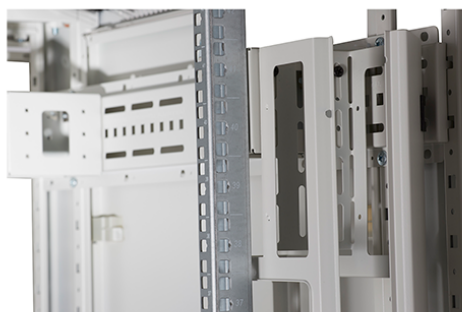

Quick-slam latch side panels

Swing handle glass front door

Steel rear door

Large base entry

High-density vertical cable management

Environ CR800 42U Rack 800x600mm Glass (F) Steel (R)  
B/Panels F/Mgmt Black Flat Pack