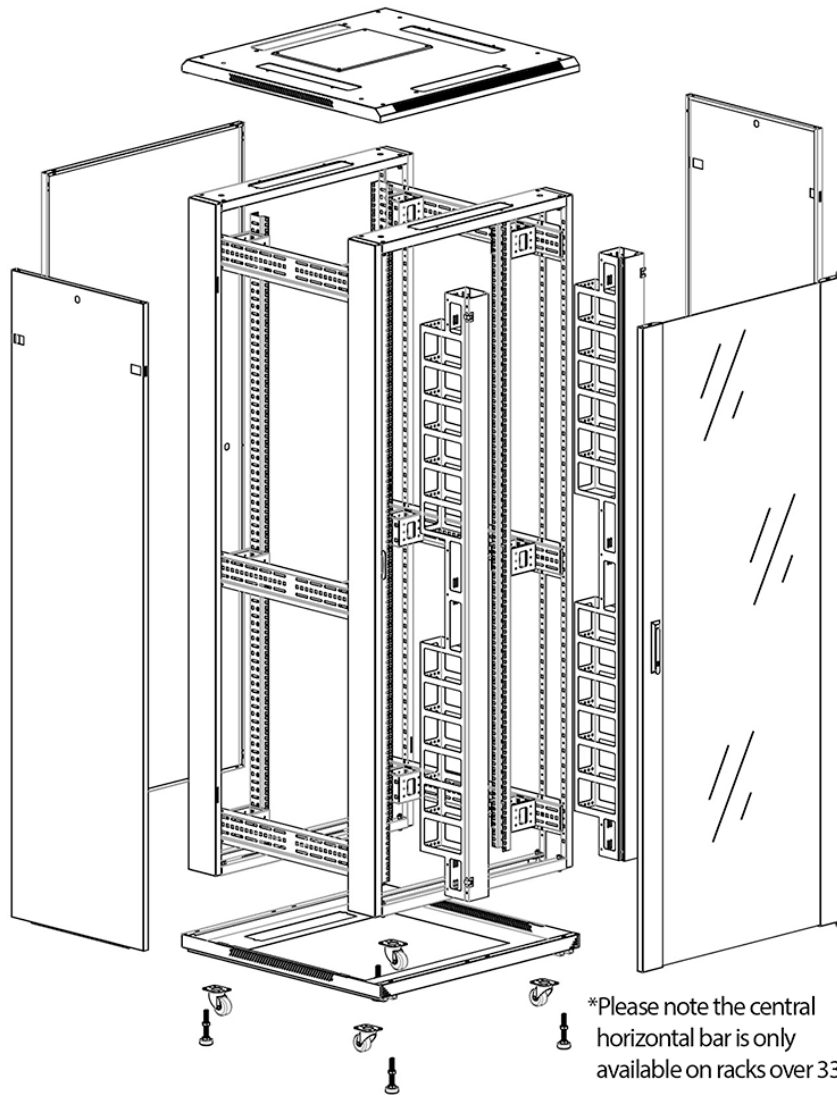

Environ CR800 42U Rack 800x600mm Glass (F) Steel (R)
B/Panels F/Mgmt Black Flat Pack

Part Code: 542-4286-GSBF-BK-FP

sales@excel-networking.com
excel-networking.com

Product drawings