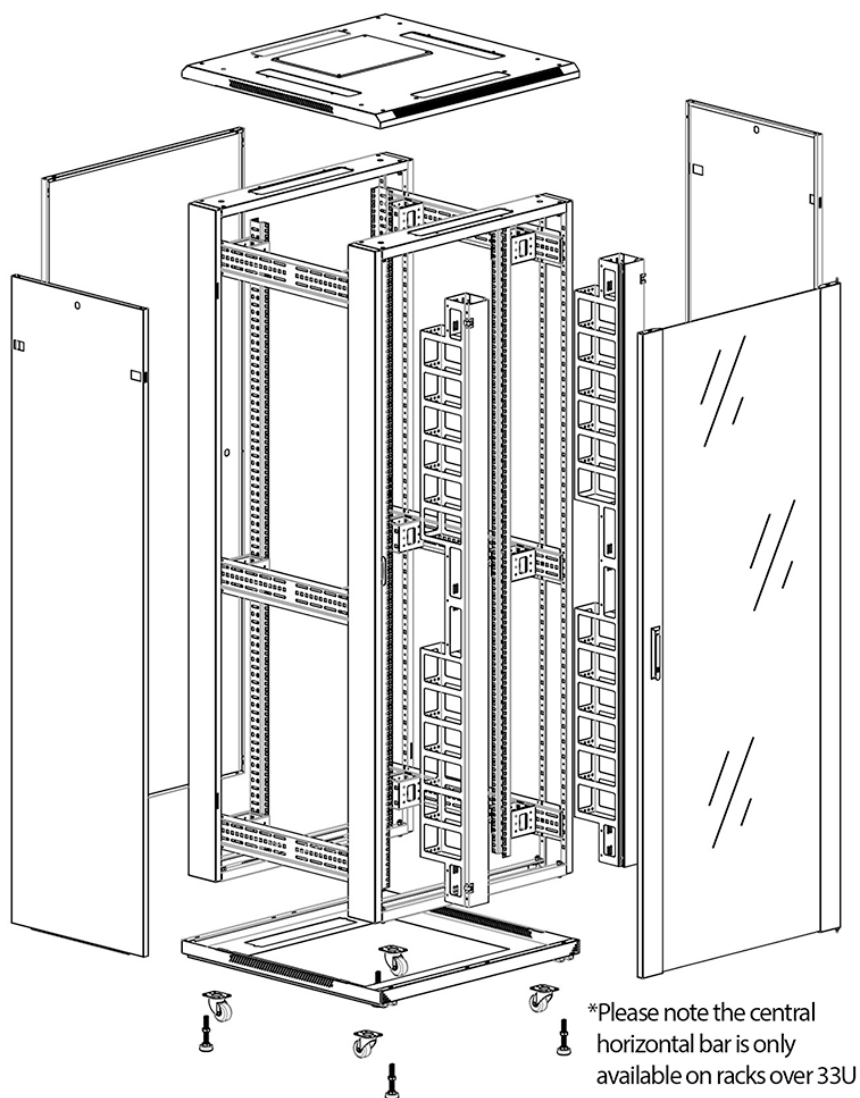

Environ CR800 Baie 42U 800x600mm Porte en verre (A) Porte en acier (F), Deux panneaux, Avant/Ma...

Référence du produit: 542-4286-GSBF-BK-FP

excel
without compromise.

Dessins de produits