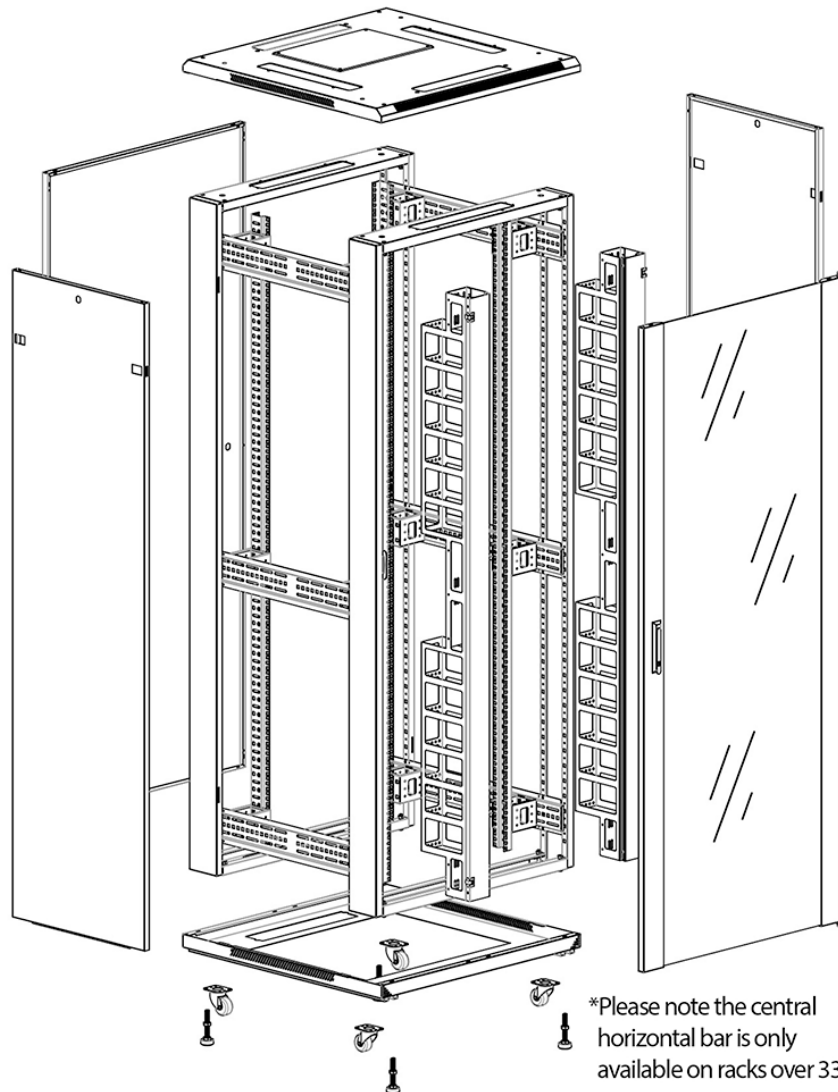

Environ CR800 42U Rack 800 x 600 mm Glas (F) Stahl (R)
B/Panels F/Mgmt Schwarz

Teil-Nummer: 542-4286-GSBF-BK

sales@excel-networking.com
excel-networking.com

Produktzeichnungen