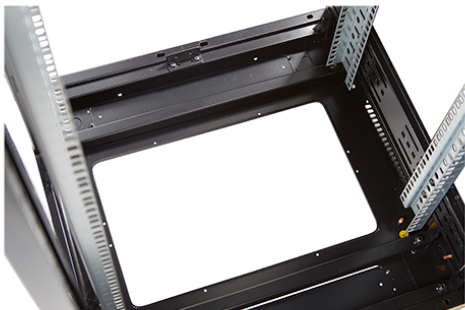

Produktbilder

Four-way brush entry roof panel

Quick-slam latch side panels

Swing handle glass front door

Steel rear door

Large base entry

High-density vertical cable management

Environ CR800 42U Rack 800 x 600 mm Glas (F) Stahl (R)
B/Panels F/Mgmt Schwarz