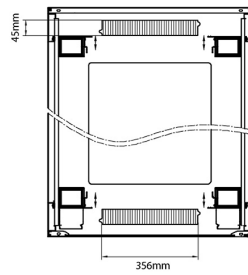

Product drawings

Front

Side

Rear

Roof

Base

Base Cut Out Dimensions

580 mm Wide
by
276 mm Deep (600 mm deep rack)
476 mm Deep (800 mm deep rack)
676 mm Deep (1000 mm deep rack)

Environ CR800 42U Rack 800x600mm Glass (F) Steel (R) B/Panels F/Mgmt Grey White

Part Code: 542-4286-GSBF-GW

sales@excel-networking.com
excel-networking.com

Part Code Table

Part Code	Description
542-1588-GSBF-BK	Environ CR600 15U Rack 800x800 mm Glass (F) Steel (R) B/Panels Fr/Mgmt Black
542-2088-GSBF-BK	Environ CR800 20U Rack 800x800 mm Glass (F) Steel (R) B/Panels Fr/Mgmt Black
542-24810-GSBF-BK	Environ CR800 24U Rack 800x1000 mm Glass (F) Steel (R) B/Panels Fr/Mgmt Black
542-2486-GSBF-BK	Environ CR800 24U Rack 800x600mm Glass (F) Steel (R) B/Panels F/Mgmt Black
542-2486-GSBF-BK-FP	Environ CR800 24U Rack 800x600mm Glass (F) Steel (R) B/Panels F/Mgmt Black Flat Pack
542-2486-GSBF-GW	Environ CR800 24U Rack 800x600mm Glass (F) Steel (R) B/Panels F/Mgmt Grey White
542-2486-GSBF-GW-FP	Environ CR800 24U Rack 800x600mm Glass (F) Steel (R) B/Panels F/Mgmt Grey White Flat Pack
542-2488-GSBF-BK	Environ CR800 24U Rack 800x800mm Glass (F) Steel (R) B/Panels F/Mgmt Black
542-2488-GSBF-BK-FP	Environ CR800 24U Rack 800x800mm Glass (F) Steel (R) B/Panels F/Mgmt Black Flat Pack
542-2488-GSBF-GW	Environ CR800 24U Rack 800x800mm Glass (F) Steel (R) B/Panels F/Mgmt Grey White
542-2488-GSBF-GW-FP	Environ CR800 24U Rack 800x800mm Glass (F) Steel (R) B/Panels F/Mgmt Grey White Flat Pack
542-29810-GSBF-BK	Environ CR800 29U Rack 800x1000mm Glass (F) Steel (R) B/Panels F/Mgmt Black
542-29810-GSBF-BK-FP	Environ CR800 29U Rack 800x1000mm Glass (F) Steel (R) B/Panels F/Mgmt Black Flat Pack
542-29810-GSBF-GW	Environ CR800 29U Rack 800x1000mm Glass (F) Steel (R) B/Panels F/Mgmt Grey White