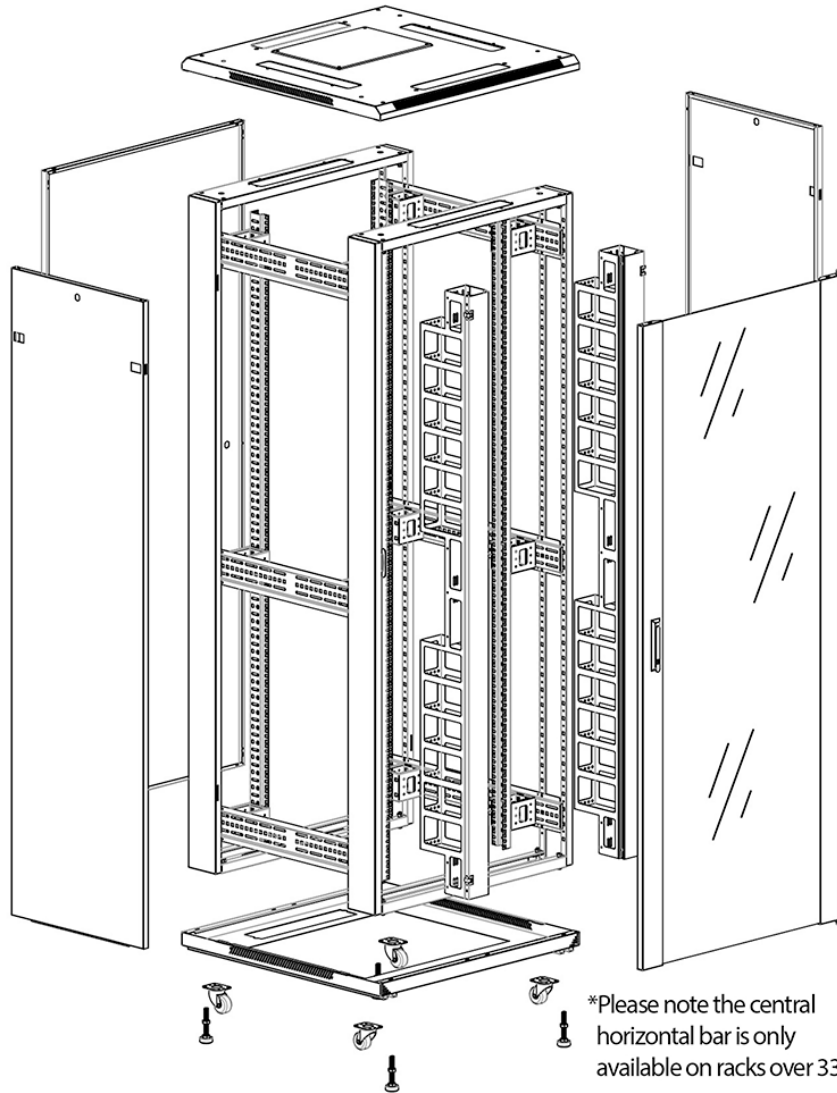

Environ CR800 42U Rack 800x600mm Glass (F) Steel (R)
B/Panels F/Mgmt Grey White

Part Code: 542-4286-GSBF-GW

sales@excel-networking.com
excel-networking.com

Product drawings