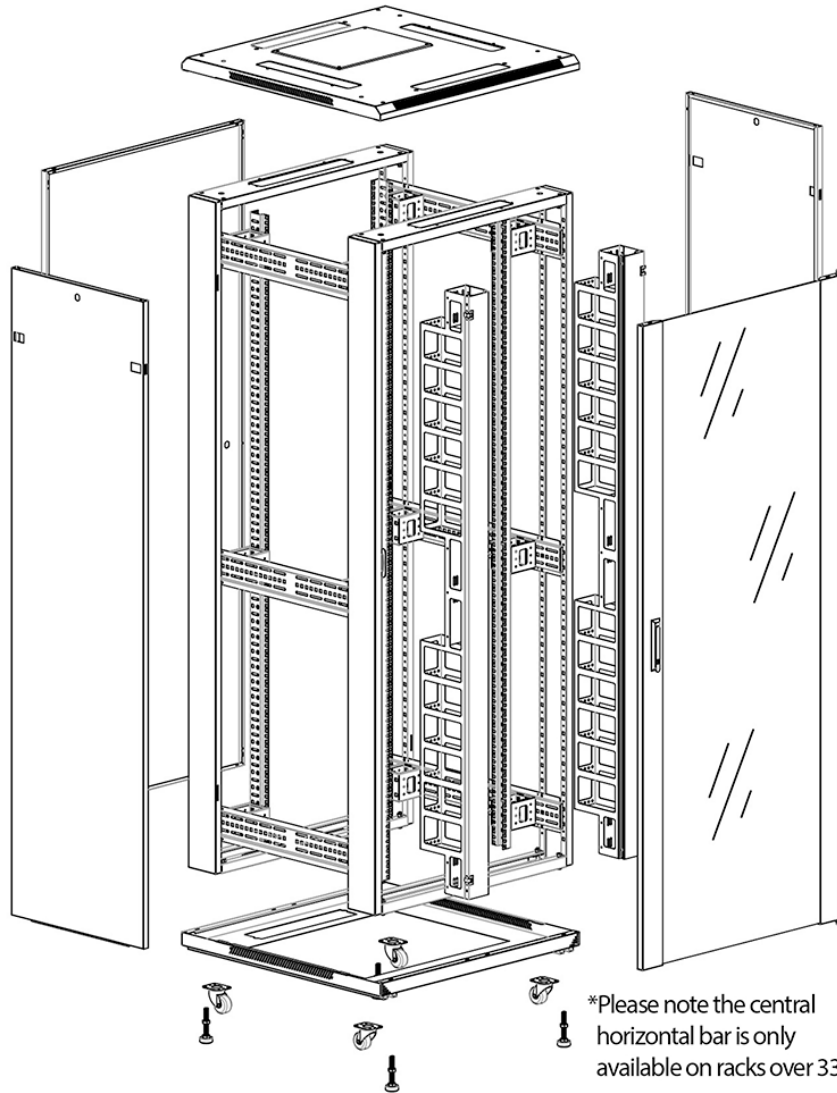

Environ CR800 42U Rack 800x600mm Glass (F) Steel (R)
B/Panels F/Mgmt Grey White Flat Pack

Part Code: 542-4286-GSBF-GW-FP

sales@excel-networking.com
excel-networking.com

Product drawings