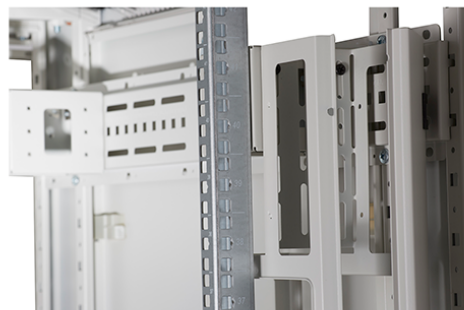

Quick-slam latch side panels

Swing handle glass front door

Steel rear door

Large base entry

High-density vertical cable management

Environ CR800 42U Rack 800x600mm Glass (F) Steel (R)  
B/Panels F/Mgmt Grey White Flat Pack