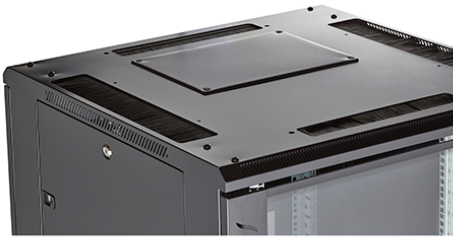

Environ CR800 42U Rack 800x600mm Glass (F) Steel (R)
B/Panels F/Mgmt Grey White Flat Pack

Part Code: 542-4286-GSBF-GW-FP

sales@excel-networking.com
excel-networking.com

Product images

Four-way brush entry roof panel