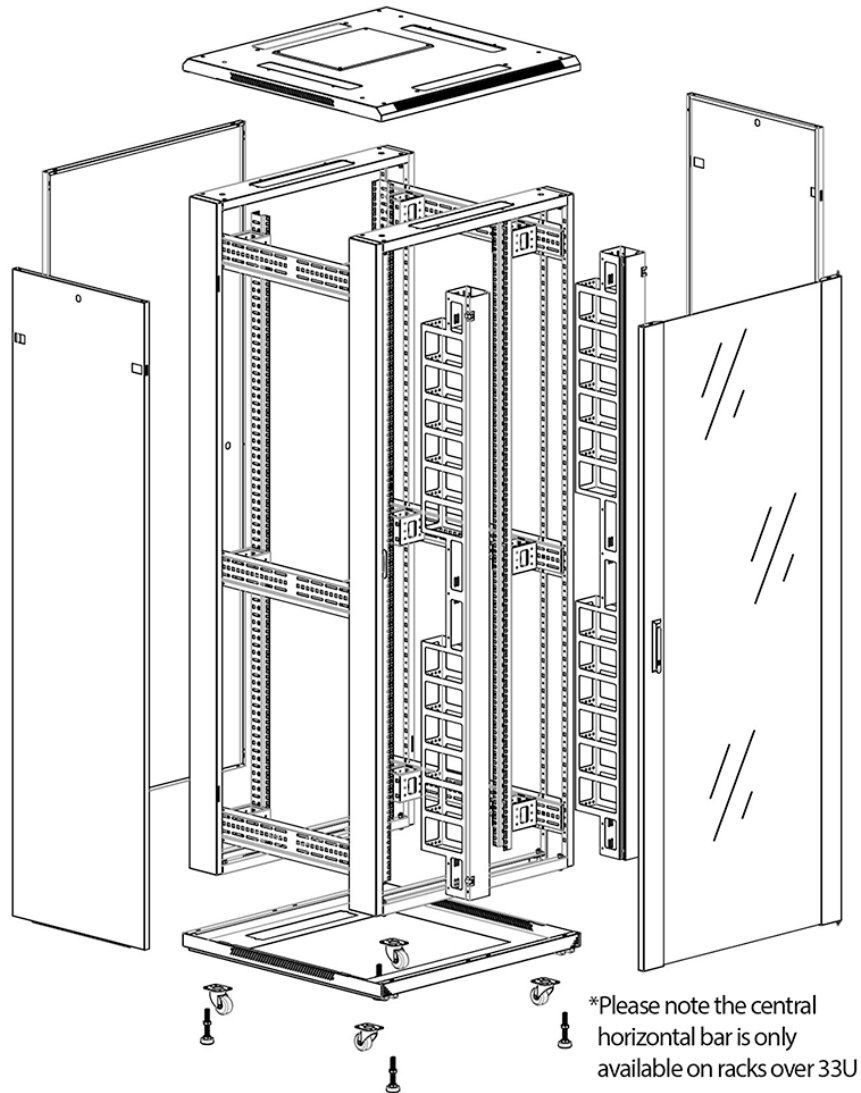

Environ CR800 Baie 42U 800x600mm Porte en verre (A) Porte en acier (F), Deux panneaux, Avant/Ma...

Référence du produit: 542-4286-GSBF-GW-FP

excel
without compromise.

Dessins de produits