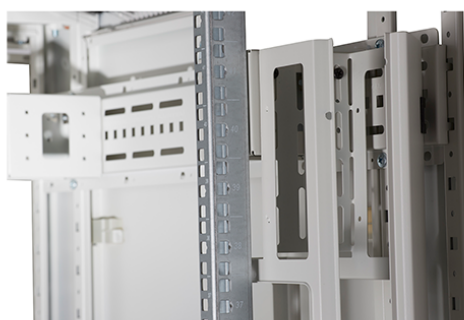

Quick-slam latch side panels

Swing handle glass front door

Steel rear door

Large base entry

High-density vertical cable management

Environ CR800 Baie 42U 800x600mm Porte en verre (A) Porte en acier (F), Deux panneaux, Avant/Ma...