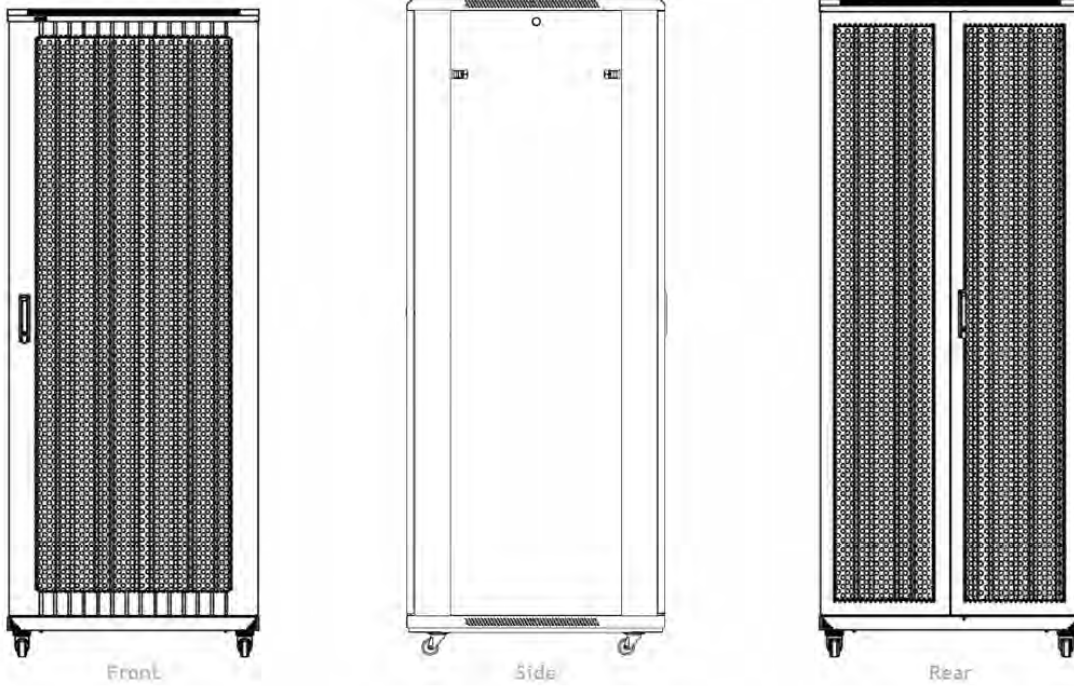

Quick-slam latch side panels

Swing handle wave vented front door

Wardrobe vented rear doors

Large base entry

High-density vertical cable management

Environ ER800 42U Rack 800x600mm W/Vented (F) D/Vented (R) B/Panels F/Mgmt Black Flat Pack

Part Code: 542-4286-WDBF-BK-FP

sales@excel-networking.com
excel-networking.com

Product drawings

Roof

Base

Base Cut Out Dimensions

- 580 mm Wide by
- 276 mm Deep (600 mm deep rack)
- 476mm Deep (800 mm deep rack)
- 676 mm Deep (1000 mm deep rack)