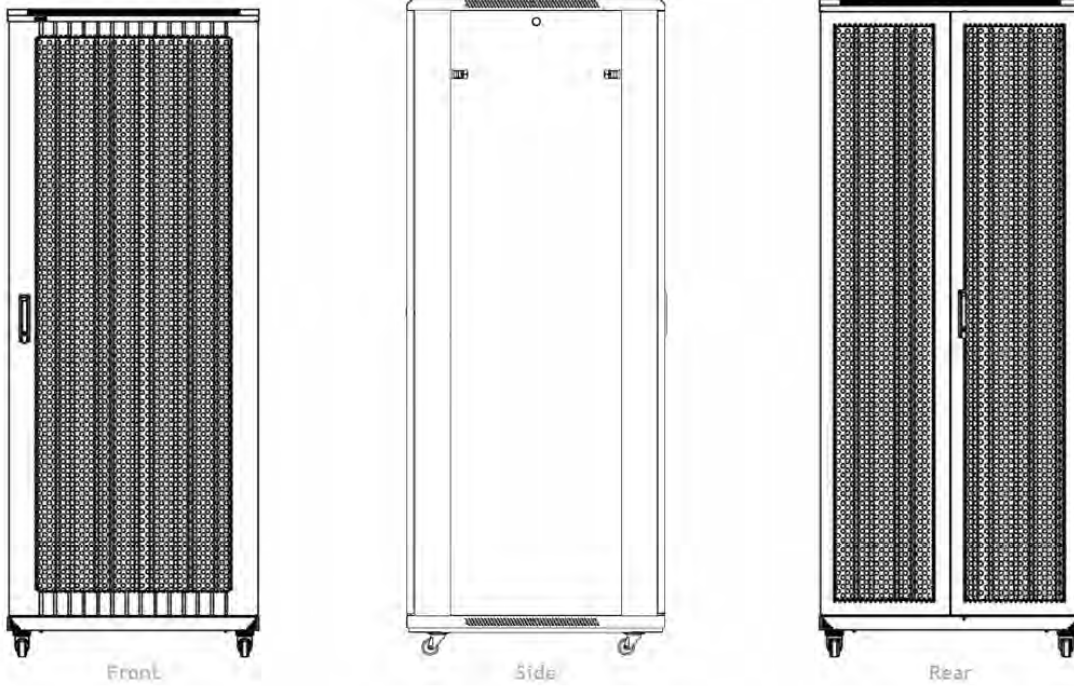

Quick-slam latch side panels

Swing handle wave vented front door

Wardrobe vented rear doors

Large base entry

High-density vertical cable management

Environ ER800 42U Rack 800x600mm W/Vented (F) D/Vented (R) B/Panels F/Mgmt Black Flat Pack

Part Code: 542-4286-WDBF-BK-FP

sales@excel-networking.com
excel-networking.com

Product drawings

Base Cut Out Dimensions

580 mm Wide
by
276 mm Deep (600 mm deep rack)
476mm Deep (800 mm deep rack)
676 mm Deep (1000 mm deep rack)