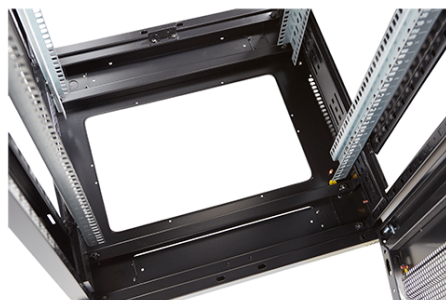

### Product images

Four-way brush entry roof panel

Quick-slam latch side panels

Swing handle wave vented front door

Wardrobe vented rear doors

Large base entry

High-density vertical cable management

Environ ER800 42U Rack 800x600mm W/Vented (F)  
D/Vented (R) B/Panels F/Mgmt Black Flat Pack