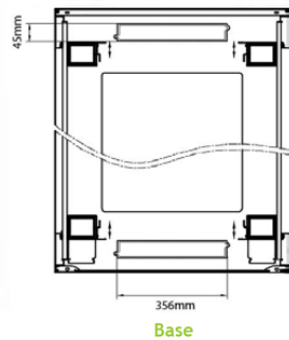

Standards

Standard	Detail
ANSI/EIA-310-E	Electronic Industries Association standard for horizontal spacing, vertical hole spacing, rack opening and front panel width
BS EN 60297-3-100:2009	Mechanical structures for electronic equipment. Dimensions of mechanical structures of the 482,6 mm (19 in) series. Basic dimensions of front panels, subracks, chassis, racks and cabinets

Part Code: 542-4286-WDBF-BK-FP

sales@excel-networking.com
excel-networking.com

Product drawings

Base Cut Out Dimensions

580 mm Wide
by
276 mm Deep (600 mm deep rack)
476mm Deep (800 mm deep rack)
676 mm Deep (1000 mm deep rack)