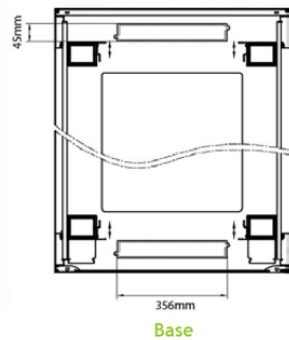

Standards

Standard	Detail
ANSI/EIA-310-E	Electronic Industries Association standard for horizontal spacing, vertical hole spacing, rack opening and front panel width
BS EN 60297-3-100:2009	Mechanical structures for electronic equipment. Dimensions of mechanical structures of the 482,6 mm (19 in) series. Basic dimensions of front panels, subracks, chassis, racks and cabinets

Part Code: 542-4286-WDBF-BK-FP

sales@excel-networking.com
excel-networking.com

Product drawings

Roof

Base

Base Cut Out Dimensions

- 580 mm Wide by
- 276 mm Deep (600 mm deep rack)
- 476mm Deep (800 mm deep rack)
- 676 mm Deep (1000 mm deep rack)