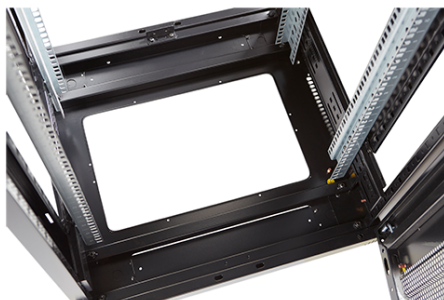

Large base entry